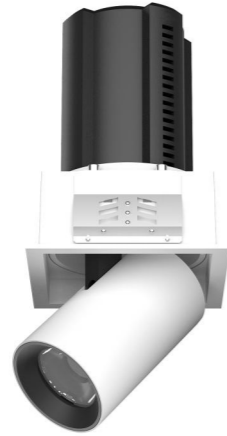

BEAM ANGLE

BODY COLOR

REFLECTOR COLOR

P281

CUT SIZE:95*95mm

GF325

LIGHT SOURCE 20W

IP IP20

TEMP 3000K/4000K/6000K

VOLTAGE AC220-240V

ANGLE 10°/15°/24°/38°/50°

RA >90

LUMENS 1600lm

MATERIAL ALUMINIUM

DIMMING OPTION ON/OFF

☐

0-10V

☐

PHASE CUT

☐

P282