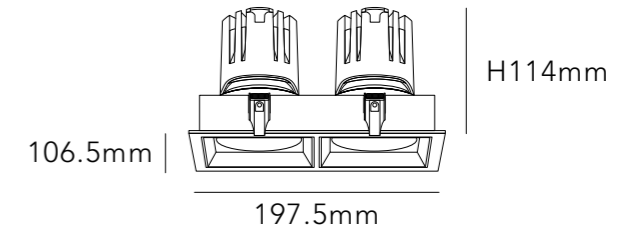

MATERIAL ALUMINIUM

DIMMING OPTION ON/OFF

0-10V

PHASE CUT

CUT SIZE:190\*95mm

BEAM ANGLE

BODY COLOR

REFLECTOR COLOR