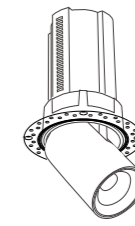

MATERIAL ALUMINIUM

DIMMING OPTION ON/OFF

0-10V

PHASE CUT

P274

CUT SIZE:95mm

H127mm

116mm