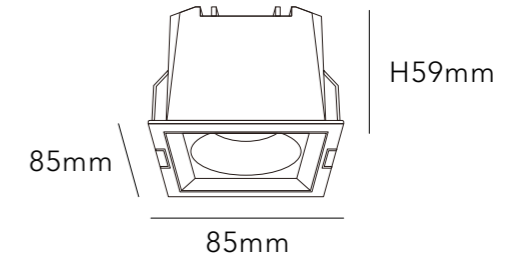

BEAM ANGLE

BODY COLOR

REFLECTOR COLOR

GJS75F

LIGHT SOURCE 12W

IP IP20

TEMP 3000K/4000K/6000K

VOLTAGE AC220-240V

ANGLE 15°/24°/36°/55°

RA >90

LUMENS 960lm

MATERIAL ALUMINIUM

DIMMING OPTION ON/OFF

0-10V

PHASE CUT