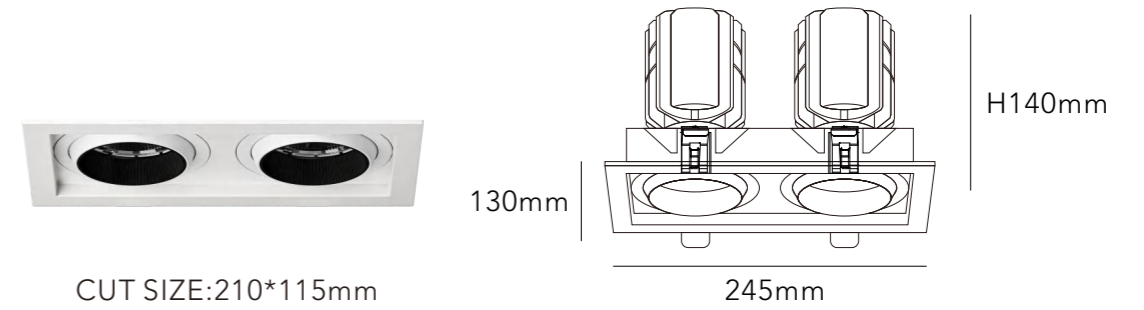

BEAM ANGLE

BODY COLOR

GTY115F-2

LIGHT SOURCE	40W*2
IP	IP20
TEMP	3000K/4000K/6000K
VOLTAGE	AC220-240V
ANGLE	15°/24°/36°/55°
RA	>90
LUMENS	3200lm
MATERIAL	ALUMINIUM
DIMMING OPTION	ON/OFF

0-10V

PHASE CUT