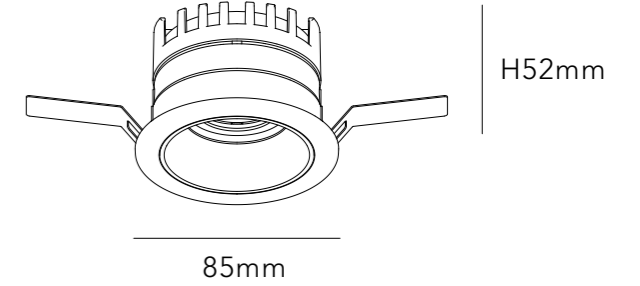

CUT SIZE:75mm

BEAM ANGLE

BODY COLOR

REFLECTOR COLOR

**G2403B**

LIGHT SOURCE 9W

IP IP20

TEMP 3000K/4000K/6000K