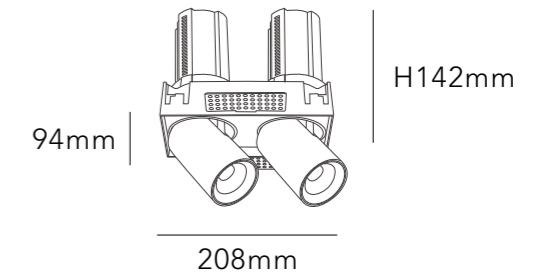

MATERIAL ALUMINIUM

DIMMING OPTION ON/OFF

0-10V

PHASE CUT

CUT SIZE:208\*98mm

BEAM ANGLE

BODY COLOR

WHITE