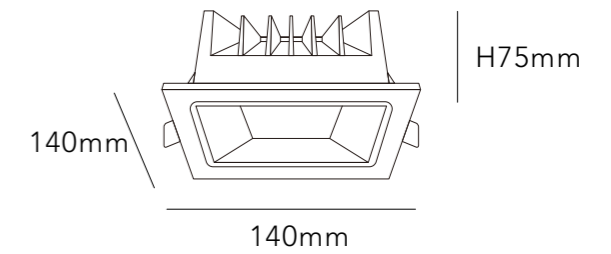

CUT SIZE:130*130mm

BEAM ANGLE

120°

BODY COLOR

WHITE

BLACK

REFLECTOR COLOR

CHROME

DARK GOLD

GC94001F

LIGHT SOURCE 20W

IP IP20

TEMP 3000K/4000K/6000K

VOLTAGE AC85-265V

ANGLE 120°

RA >90

LUMENS 1600lm

MATERIAL ALUMINIUM

DIMMING OPTION ON/OFF

0-10V

PHASE CUT