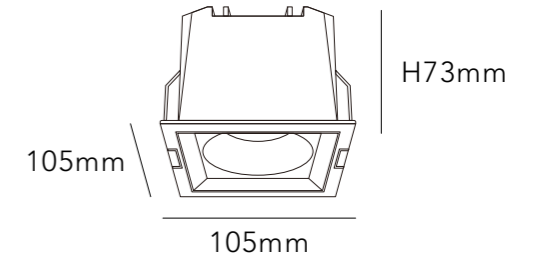

BEAM ANGLE

BODY COLOR

REFLECTOR COLOR

GJS95F

LIGHT SOURCE 20W

IP IP20

TEMP 3000K/4000K/6000K

VOLTAGE AC220-240V

ANGLE 15°/24°/36°/55°

RA >90

LUMENS 1600lm

MATERIAL ALUMINIUM

DIMMING OPTION ON/OFF

0-10V

PHASE CUT