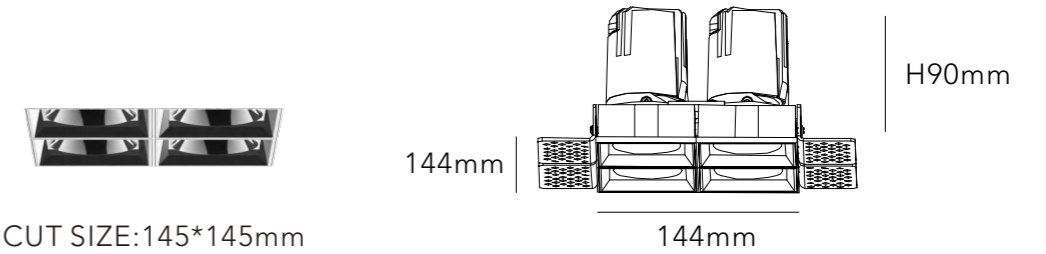

BEAM ANGLE

BODY COLOR

REFLECTOR COLOR

GDH75F-4 SLIM

LIGHT SOURCE 12W*4

IP IP20

TEMP 3000K/4000K/6000K

VOLTAGE AC220-240V

ANGLE 15°/24°/36°/55°

RA >90

LUMENS 3840lm

MATERIAL ALUMINIUM

DIMMING OPTION ON/OFF

0-10V

PHASE CUT