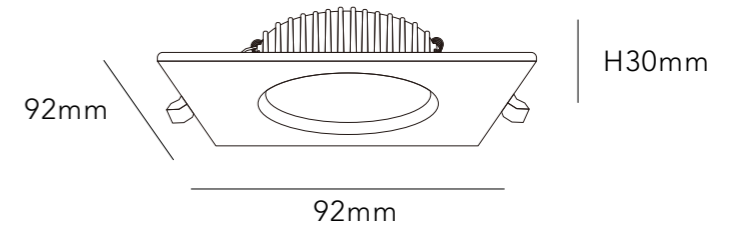

MATERIAL ALUMINIUM

DIMMING OPTION ON/OFF

0-10V

PHASE CUT

CUT SIZE:80\*80mm

BEAM ANGLE

120°

BODY COLOR