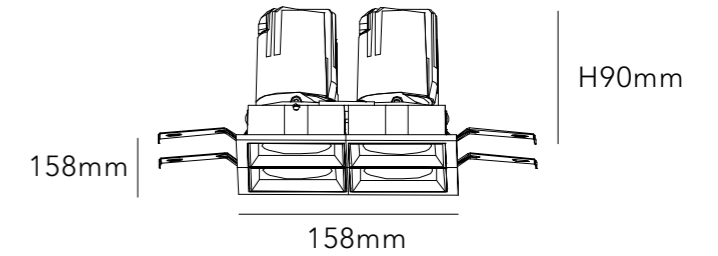

MATERIAL ALUMINIUM

DIMMING OPTION ON/OFF

0-10V

PHASE CUT

CUT SIZE:148\*148mm

BEAM ANGLE

BODY COLOR

WHITE