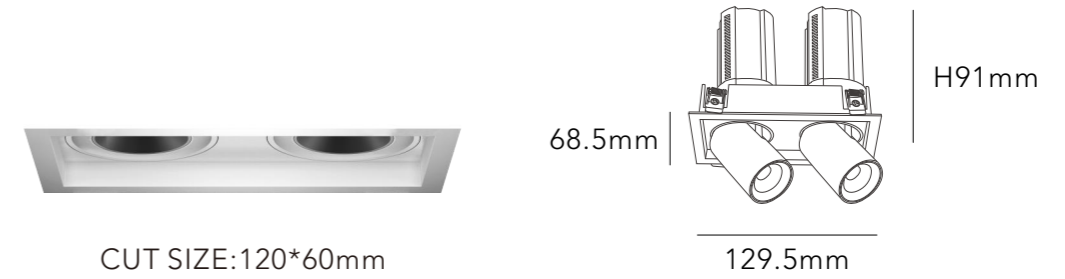

BEAM ANGLE

BODY COLOR

REFLECTOR COLOR

GF323-2

LIGHT SOURCE 7W*2

IP IP20

TEMP 3000K/4000K/6000K

VOLTAGE AC220-240V

ANGLE 10°/15°/24°/38°/50°

RA >90

LUMENS 1120lm

MATERIAL ALUMINIUM

DIMMING OPTION ON/OFF