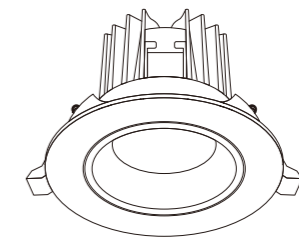

DIMMING OPTION ON/OFF

0-10V

PHASE CUT

CUT SIZE:80mm

H64mm

94mm