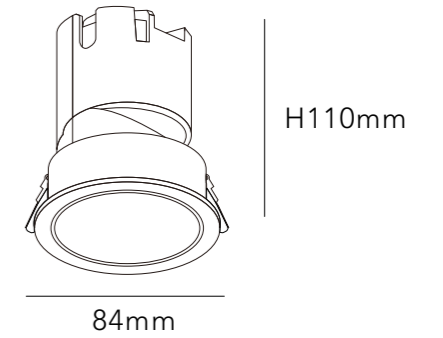

GFS4

LIGHT SOURCE 20W

IP IP65

TEMP 3000K/4000K/6000K

VOLTAGE AC220-240V

ANGLE 15°/24°/38°

RA >90

LUMENS 1600lm

MATERIAL ALUMINIUM

DIMMING OPTION ON/OFF

0-10V

PHASE CUT

P418