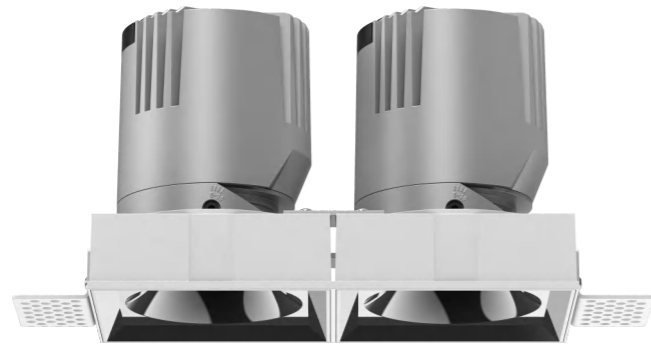

MATERIAL ALUMINIUM

DIMMING OPTION ON/OFF

0-10V

PHASE CUT

CUT SIZE:185\*93mm

BEAM ANGLE

BODY COLOR

WHITE