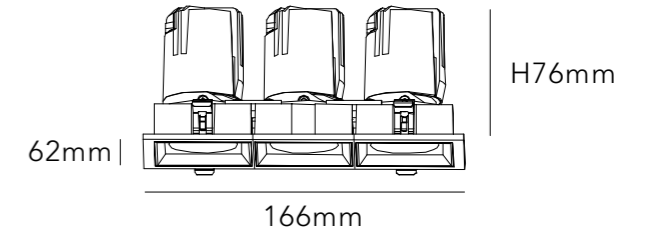

MATERIAL ALUMINIUM

DIMMING OPTION ON/OFF

0-10V

PHASE CUT

CUT SIZE:160\*55mm

BEAM ANGLE

BODY COLOR

WHITE