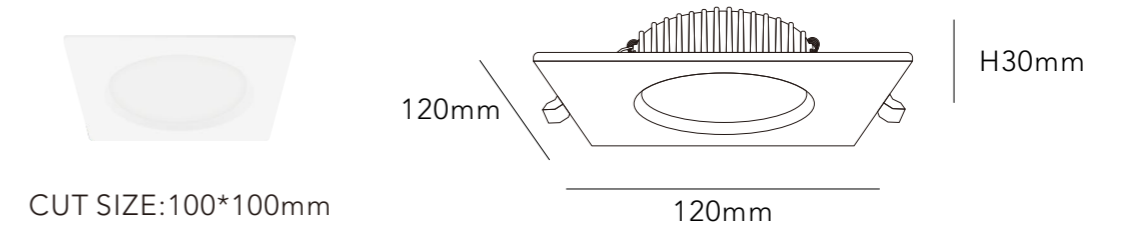

MATERIAL ALUMINIUM

DIMMING OPTION ON/OFF

0-10V

PHASE CUT

BEAM ANGLE

120°

BODY COLOR

WHITE