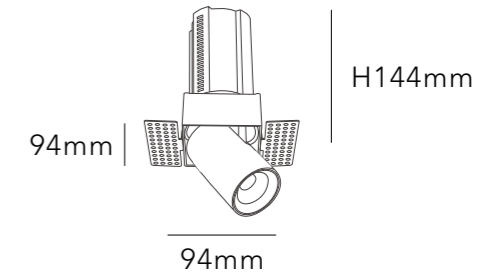

GF325 SLIM

LIGHT SOURCE 20W

IP IP20

TEMP 3000K/4000K/6000K

VOLTAGE AC220-240V

ANGLE 10°/15°/24°/38°/50°

RA >90

LUMENS 560lm

MATERIAL ALUMINIUM

DIMMING OPTION ON/OFF

0-10V

PHASE CUT

P288