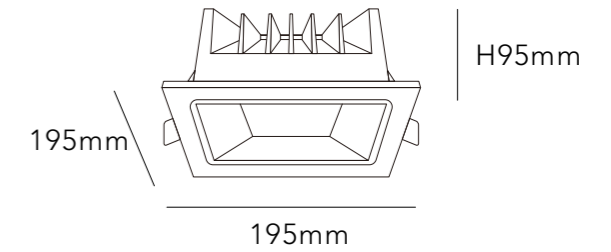

CUT SIZE:180*180mm

BEAM ANGLE

120°

BODY COLOR

WHITE

BLACK

REFLECTOR COLOR

CHROME

DARK GOLD

GC96001F

LIGHT SOURCE 40W

IP IP20

TEMP 3000K/4000K/6000K

VOLTAGE AC85-265V

ANGLE 120°

RA >90

LUMENS 3200lm

MATERIAL ALUMINIUM

DIMMING OPTION ON/OFF

0-10V

PHASE CUT