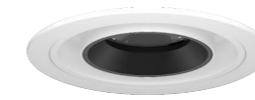

P267

CUT SIZE:75mm

H104mm

84mm

GR324

LIGHT SOURCE 12W

IP IP20

TEMP 3000K/4000K/6000K