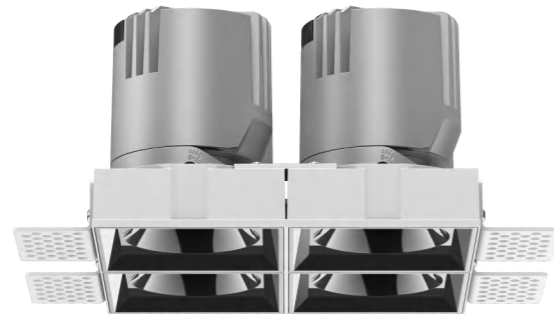

BEAM ANGLE

BODY COLOR

REFLECTOR COLOR

GDH75F-4 SLIM

LIGHT SOURCE 12W*4

IP IP20

TEMP 3000K/4000K/6000K

VOLTAGE AC220-240V

ANGLE 15°/24°/36°/55°

RA >90

LUMENS 3840lm

MATERIAL ALUMINIUM

DIMMING OPTION ON/OFF

0-10V

PHASE CUT