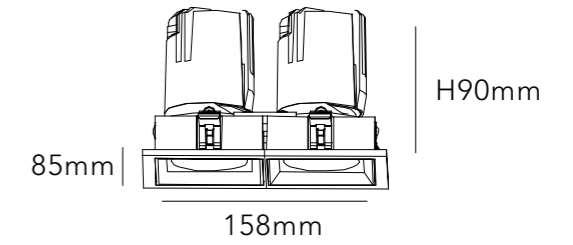

MATERIAL ALUMINIUM

DIMMING OPTION ON/OFF

0-10V

PHASE CUT

CUT SIZE:148\*75mm

BEAM ANGLE

BODY COLOR

WHITE