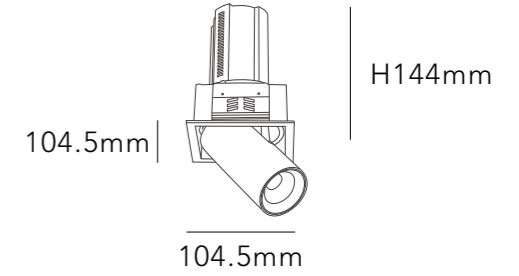

REFLECTOR COLOR

P281

CUT SIZE:95*95mm