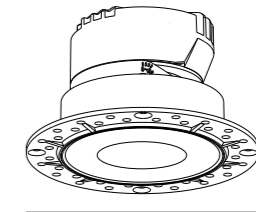

MATERIAL ALUMINIUM

DIMMING OPTION ON/OFF

0-10V

PHASE CUT

CUT SIZE:75mm

H60mm

100mm

BEAM ANGLE