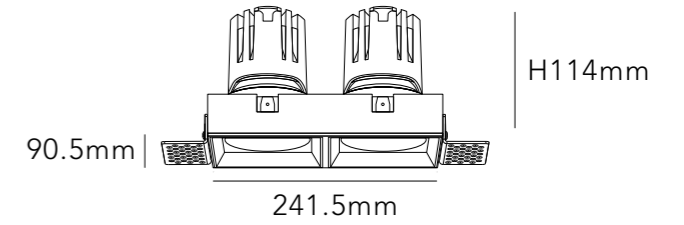

MATERIAL ALUMINIUM

DIMMING OPTION ON/OFF

0-10V

PHASE CUT

CUT SIZE:190\*90.5mm

BEAM ANGLE

BODY COLOR

WHITE