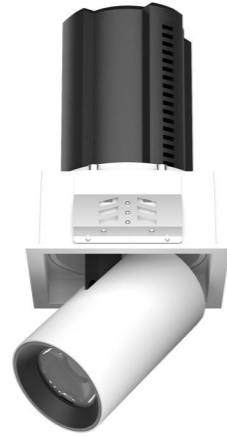

BEAM ANGLE

BODY COLOR

REFLECTOR COLOR

P277

CUT SIZE:55*55mm

GF323

LIGHT SOURCE 7W

IP IP20

TEMP 3000K/4000K/6000K

VOLTAGE AC220-240V

ANGLE 10°/15°/24°/38°/50°

RA >90

LUMENS 560lm

MATERIAL ALUMINIUM

DIMMING OPTION ON/OFF

0-10V

PHASE CUT

P278