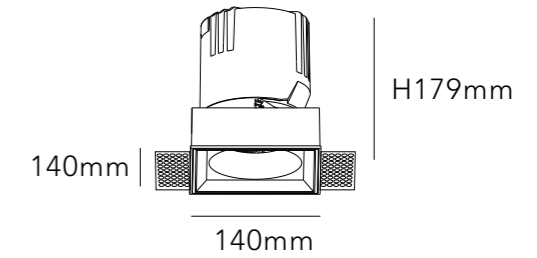

MATERIAL ALUMINIUM

DIMMING OPTION ON/OFF

0-10V

PHASE CUT

CUT SIZE:145\*145mm

BEAM ANGLE

BODY COLOR

REFLECTOR COLOR