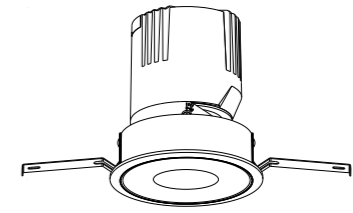

MATERIAL ALUMINIUM

DIMMING OPTION ON/OFF

0-10V

PHASE CUT

CUT SIZE:75mm

85mm

H89mm

BEAM ANGLE