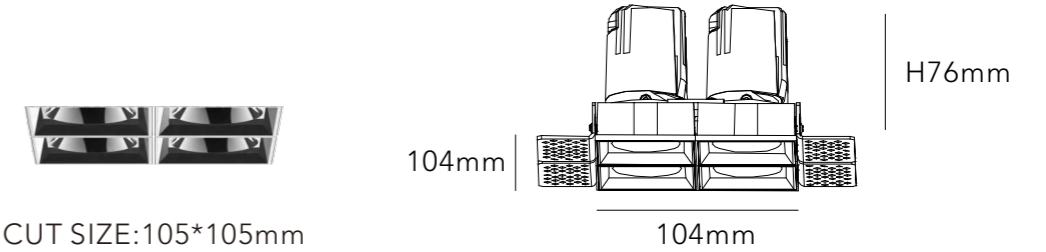

BEAM ANGLE

BODY COLOR

REFLECTOR COLOR

GDH55F-4 SLIM

LIGHT SOURCE 5W*4

IP IP20

TEMP 3000K/4000K/6000K

VOLTAGE AC220-240V

ANGLE 15°/24°/36°/55°

RA >90

LUMENS 1600lm

MATERIAL ALUMINIUM

DIMMING OPTION ON/OFF

0-10V

PHASE CUT