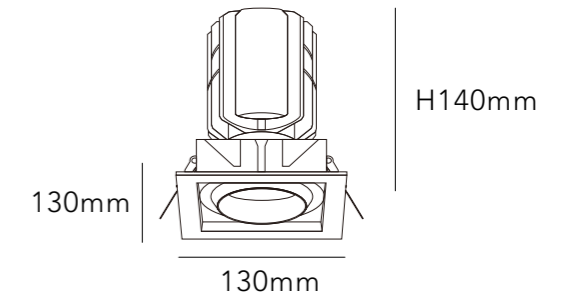

BEAM ANGLE

BODY COLOR

GTY115F

LIGHT SOURCE 40W

IP IP20

TEMP 3000K/4000K/6000K

VOLTAGE AC220-240V

ANGLE 15°/24°/36°/55°

RA >90

LUMENS 1600lm

MATERIAL ALUMINIUM

DIMMING OPTION ON/OFF

0-10V

PHASE CUT