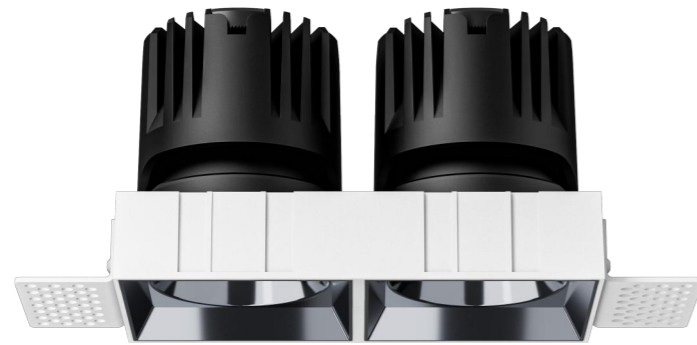

MATERIAL ALUMINIUM

DIMMING OPTION ON/OFF

0-10V

PHASE CUT

CUT SIZE:190\*90.5mm

BEAM ANGLE

BODY COLOR

WHITE