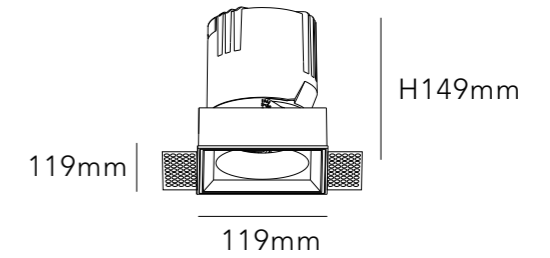

MATERIAL ALUMINIUM

DIMMING OPTION ON/OFF

0-10V

PHASE CUT

CUT SIZE:120\*120mm

BEAM ANGLE

BODY COLOR

REFLECTOR COLOR