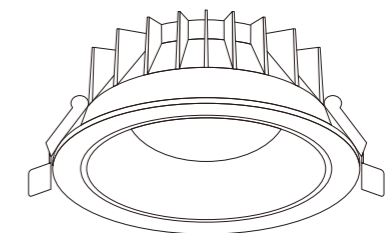

H98mm

198mm

BEAM ANGLE

BODY COLOR

REFLECTOR COLOR

GC96001R

LIGHT SOURCE 40W

IP IP20

TEMP 3000K/4000K/6000K

VOLTAGE AC85-265V

ANGLE 120°

RA >90

LUMENS 3200lm

MATERIAL ALUMINIUM

DIMMING OPTION ON/OFF

0-10V

PHASE CUT