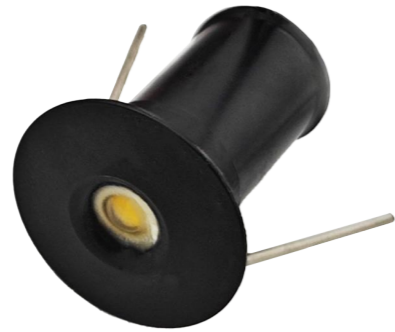

GCF-3H  
**P427**

GCF-4H  
**P429**

GCF-5H  
**P431**

GCF-6H  
**P433**

MORE INFORMATION PLEASE VISIT :  
**[WWW.IANLED.COM](http://WWW.IANLED.COM)**

CUT SIZE:15mm

20mm

H24mm