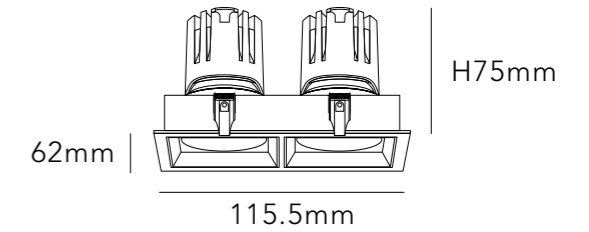

MATERIAL ALUMINIUM

DIMMING OPTION ON/OFF

0-10V

PHASE CUT

CUT SIZE:110\*55mm

BEAM ANGLE

BODY COLOR

WHITE