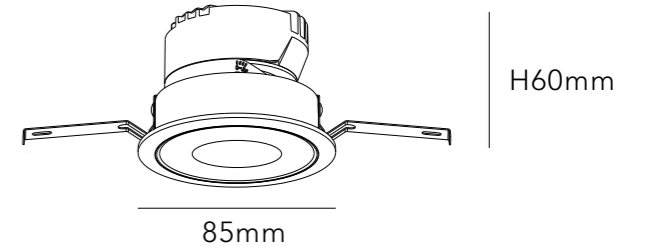

MATERIAL ALUMINIUM

DIMMING OPTION ON/OFF

0-10V

PHASE CUT

CUT SIZE:75mm

BEAM ANGLE

BODY COLOR

WHITE