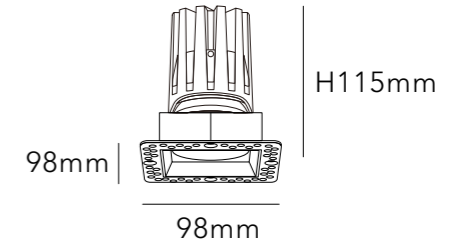

MATERIAL ALUMINIUM

DIMMING OPTION ON/OFF

0-10V

PHASE CUT

CUT SIZE:75\*75mm

BEAM ANGLE

BODY COLOR

WHITE