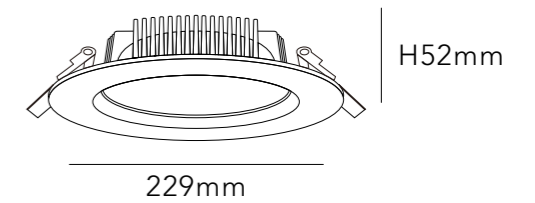

ANGLE 120°

RA >90

LUMENS 1920lm

MATERIAL ALUMINIUM

DIMMING OPTION ON/OFF

0-10V

PHASE CUT

CUT SIZE:220mm