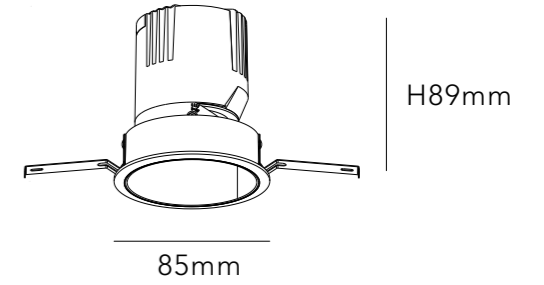

MATERIAL ALUMINIUM

DIMMING OPTION ON/OFF

0-10V

PHASE CUT

CUT SIZE:75mm

BEAM ANGLE

BODY COLOR

REFLECTOR COLOR