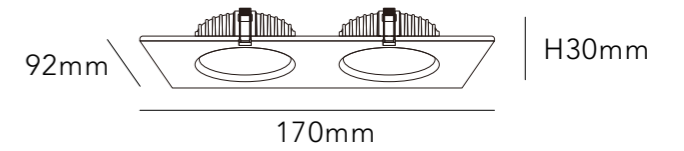

BEAM ANGLE

120°

BODY COLOR

WHITE

BLACK

GC2105E-D2.5

LIGHT SOURCE 5W*2

IP IP20

TEMP 3000K/4000K/6000K

VOLTAGE AC220-240V

ANGLE 120°

RA >90

LUMENS 800lm

MATERIAL ALUMINIUM

DIMMING OPTION ON/OFF

0-10V

PHASE CUT