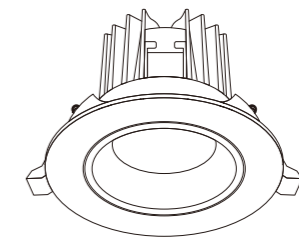

0-10V

PHASE CUT

CUT SIZE:65mm

H55mm

79mm

BEAM ANGLE

15°

24°