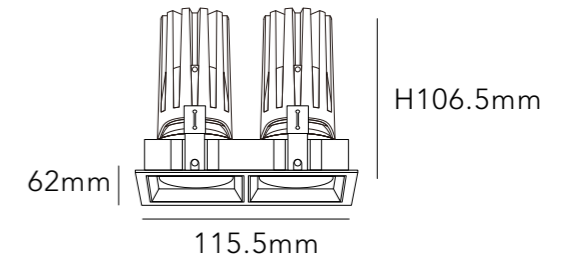

CUT SIZE:110\*55mm

BEAM ANGLE

BODY COLOR

WHITE

BLACK

REFLECTOR COLOR

WHITE

BLACK