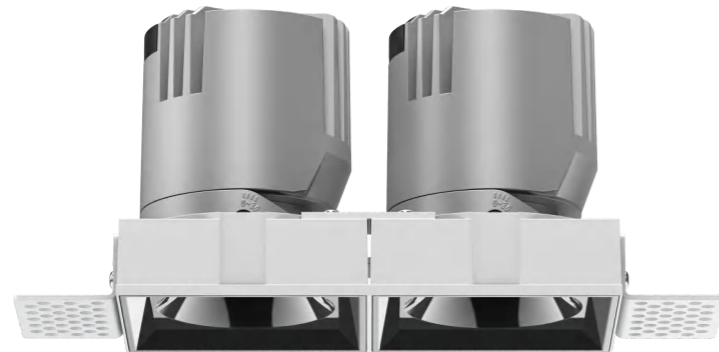

MATERIAL ALUMINIUM

DIMMING OPTION ON/OFF

0-10V

PHASE CUT

CUT SIZE:145\*73mm

BEAM ANGLE

BODY COLOR

WHITE