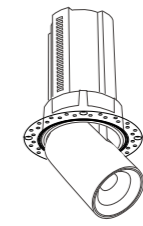

H86mm

76mm

GR323 SILM

LIGHT SOURCE 7W

IP IP20

TEMP 3000K/4000K/6000K

VOLTAGE AC220-240V

ANGLE 10°/15°/24°/38°/50°

RA >90

LUMENS 560lm

MATERIAL ALUMINIUM

DIMMING OPTION ON/OFF

0-10V

PHASE CUT

P272