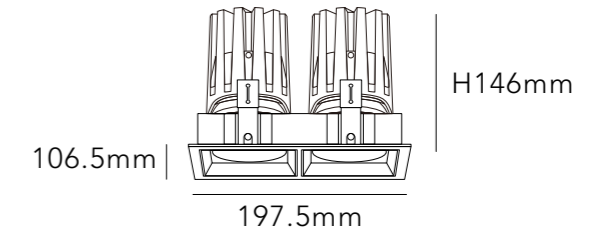

MATERIAL ALUMINIUM

DIMMING OPTION ON/OFF

0-10V

PHASE CUT

CUT SIZE:190\*95mm

BEAM ANGLE

BODY COLOR

WHITE