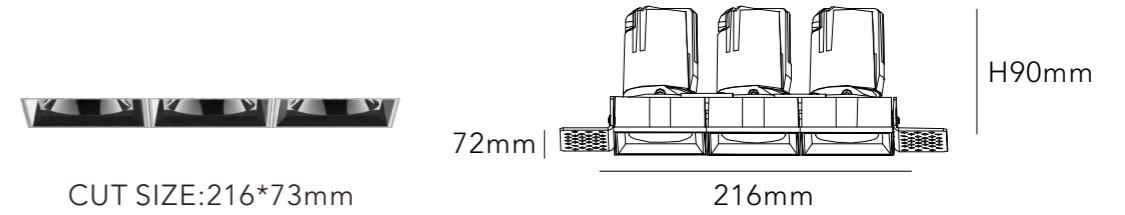

BEAM ANGLE

BODY COLOR

REFLECTOR COLOR

GDH75F-3 SLIM

LIGHT SOURCE 12W*3

IP IP20

TEMP 3000K/4000K/6000K

VOLTAGE AC220-240V

ANGLE 15°/24°/36°/55°

RA >90

LUMENS 2880lm

MATERIAL ALUMINIUM

DIMMING OPTION ON/OFF

0-10V

PHASE CUT