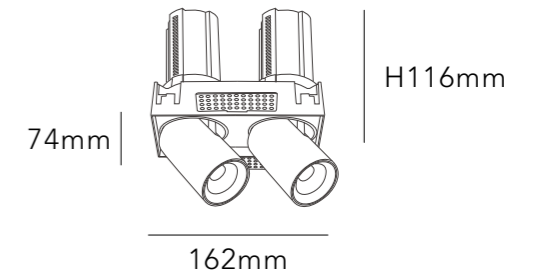

MATERIAL ALUMINIUM

DIMMING OPTION ON/OFF

0-10V

PHASE CUT

CUT SIZE:162\*78mm

BEAM ANGLE

BODY COLOR

WHITE