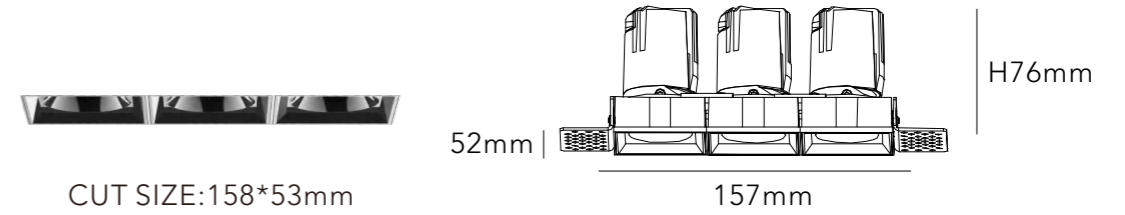

BEAM ANGLE

BODY COLOR

REFLECTOR COLOR

GDH55F-3 SLIM

LIGHT SOURCE 5W*3

IP IP20

TEMP 3000K/4000K/6000K

VOLTAGE AC220-240V

ANGLE 15°/24°/36°/55°

RA >90

LUMENS 1440lm

MATERIAL ALUMINIUM

DIMMING OPTION ON/OFF

0-10V

PHASE CUT