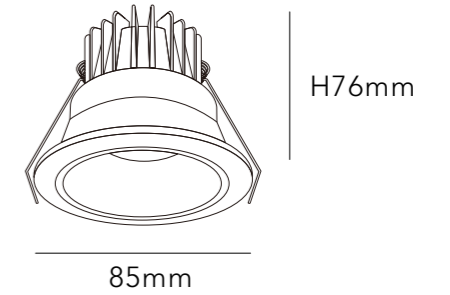

DIMMING OPTION ON/OFF

0-10V

PHASE CUT

CUT SIZE:75mm

BEAM ANGLE

BODY COLOR

REFLECTOR COLOR

**G2406B**