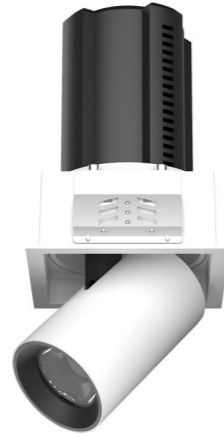

BEAM ANGLE

BODY COLOR

REFLECTOR COLOR

P279

CUT SIZE:75*75mm

GF324

LIGHT SOURCE 12W

IP IP20

TEMP 3000K/4000K/6000K

VOLTAGE AC220-240V

ANGLE 10°/15°/24°/38°/50°

RA >90

LUMENS 960lm

MATERIAL ALUMINIUM

DIMMING OPTION ON/OFF

0-10V

PHASE CUT

P280