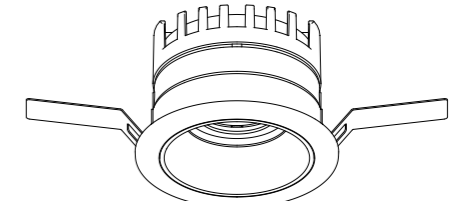

CUT SIZE:95mm

H66mm

105mm

BEAM ANGLE

15°

24°

38°

BODY COLOR