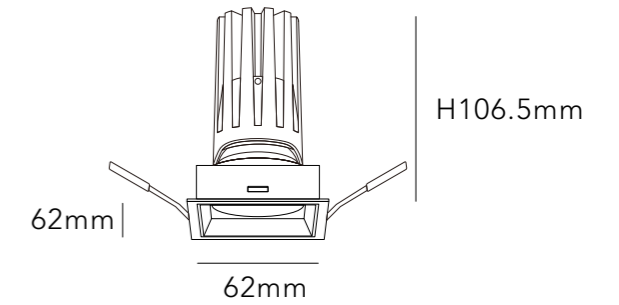

### REFLECTOR COLOR

WHITE

BLACK

CHROME

CUT SIZE:55\*55mm

BEAM ANGLE

BODY COLOR

WHITE