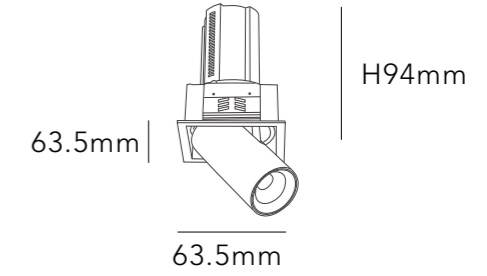

REFLECTOR COLOR

P277

CUT SIZE:55*55mm