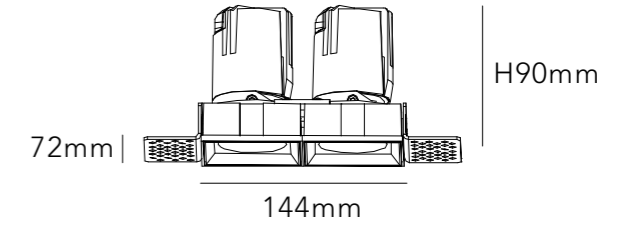

MATERIAL ALUMINIUM

DIMMING OPTION ON/OFF

0-10V

PHASE CUT

CUT SIZE:145\*73mm

BEAM ANGLE

BODY COLOR

WHITE