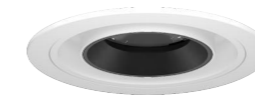

DIMMING OPTION ON/OFF

0-10V

PHASE CUT

BEAM ANGLE

BODY COLOR

REFLECTOR COLOR

P265

CUT SIZE:55mm