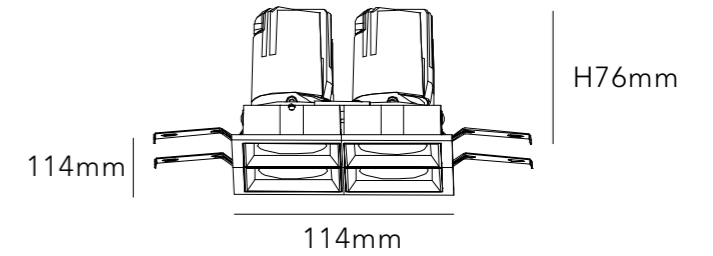

MATERIAL ALUMINIUM

DIMMING OPTION ON/OFF

0-10V

PHASE CUT

CUT SIZE:105\*105mm

BEAM ANGLE

BODY COLOR

WHITE