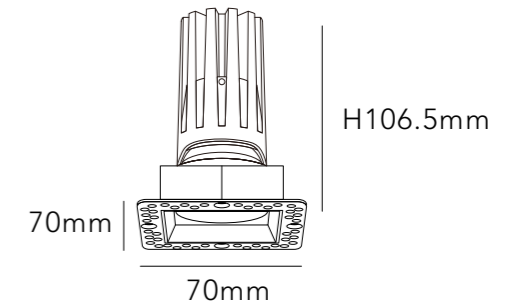

CHROME

P159

CUT SIZE:55\*55mm

GJK55F SLIM

LIGHT SOURCE 12W

IP IP20

TEMP 3000K/4000K/6000K

VOLTAGE AC220-240V