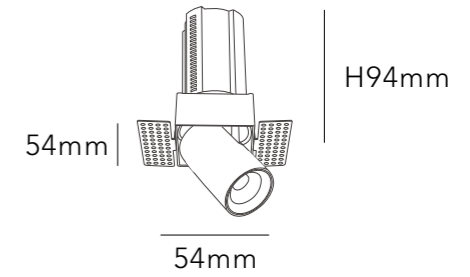

MATERIAL ALUMINIUM

DIMMING OPTION ON/OFF

0-10V

PHASE CUT

P282

CUT SIZE:55\*58mm

BEAM ANGLE

BODY COLOR