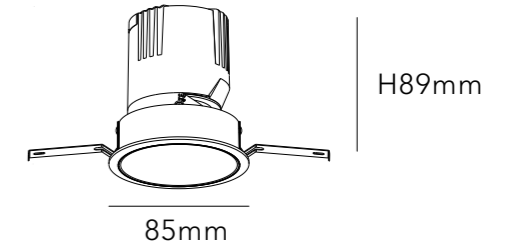

LUMENS 560lm

MATERIAL ALUMINIUM

DIMMING OPTION ON/OFF

0-10V

PHASE CUT

CUT SIZE:75mm

BEAM ANGLE

BODY COLOR