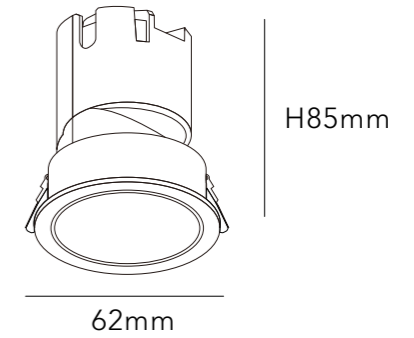

BEAM ANGLE

BODY COLOR

REFLECTOR COLOR

GFS2

LIGHT SOURCE 10W

IP IP65

TEMP 3000K/4000K/6000K

VOLTAGE AC220-240V

ANGLE 15°/24°/38°

RA >90

LUMENS 800lm

MATERIAL ALUMINIUM

DIMMING OPTION ON/OFF

0-10V

PHASE CUT