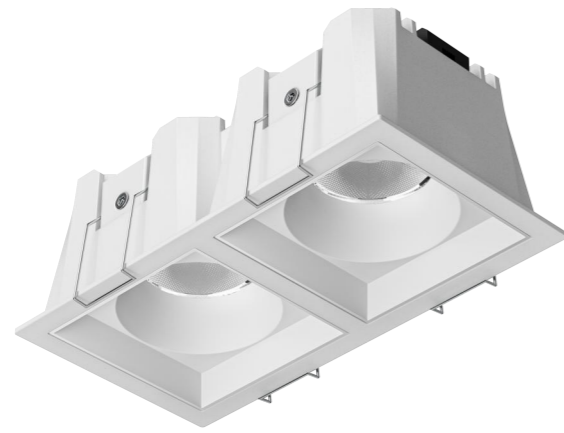

DIMMING OPTION ON/OFF

0-10V

PHASE CUT

CUT SIZE:190\*95mm

BEAM ANGLE

BODY COLOR

REFLECTOR COLOR

**GJS95F-2**