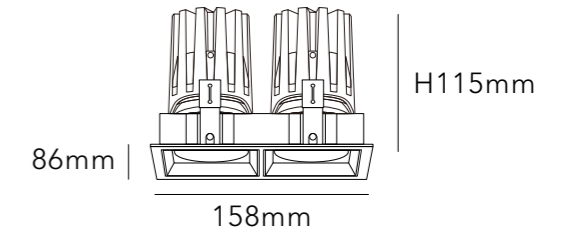

MATERIAL ALUMINIUM

DIMMING OPTION ON/OFF

0-10V

PHASE CUT

CUT SIZE:150\*75mm

BEAM ANGLE

BODY COLOR

WHITE