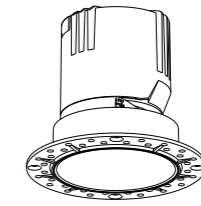

120mm
H115mm

GDH95R SLIM

BEAM ANGLE