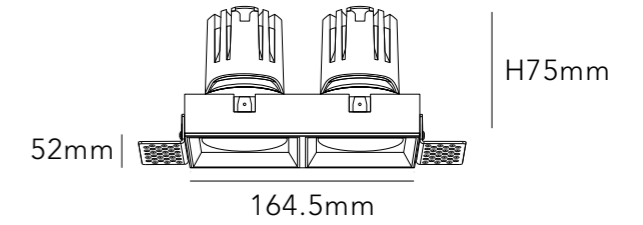

MATERIAL ALUMINIUM

DIMMING OPTION ON/OFF

0-10V

PHASE CUT

CUT SIZE:110\*52mm

BEAM ANGLE

BODY COLOR

WHITE