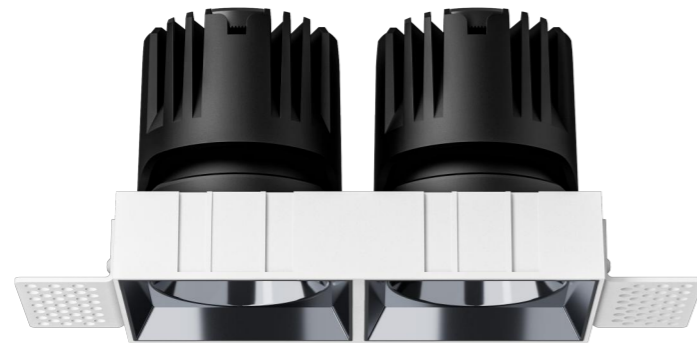

MATERIAL ALUMINIUM

DIMMING OPTION ON/OFF

0-10V

PHASE CUT

CUT SIZE:110\*52mm

BEAM ANGLE

BODY COLOR

WHITE