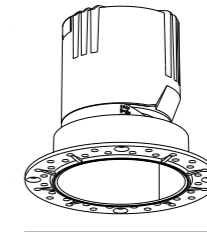

MATERIAL ALUMINIUM

DIMMING OPTION ON/OFF

0-10V

PHASE CUT

CUT SIZE:75mm

H89mm

100mm