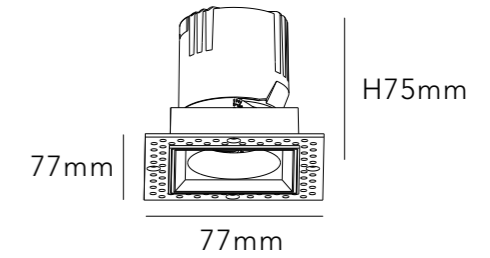

MATERIAL ALUMINIUM

DIMMING OPTION ON/OFF

0-10V

PHASE CUT

CUT SIZE:55\*55mm

BEAM ANGLE

BODY COLOR

WHITE