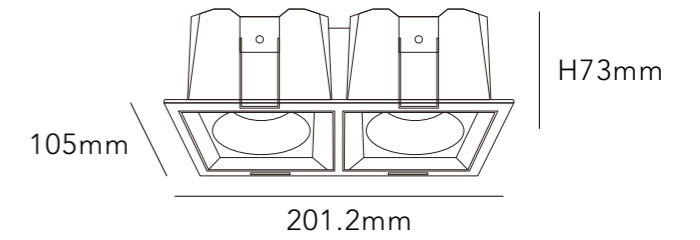

DIMMING OPTION ON/OFF

0-10V

PHASE CUT

CUT SIZE:190\*95mm

BEAM ANGLE

BODY COLOR

REFLECTOR COLOR

**GJS95F-2**