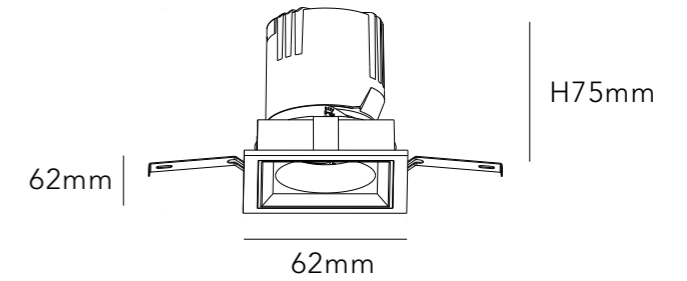

**REFLECTOR COLOR**

WHITE

BLACK

CHROME

CUT SIZE:55\*55mm

BEAM ANGLE

BODY COLOR

WHITE