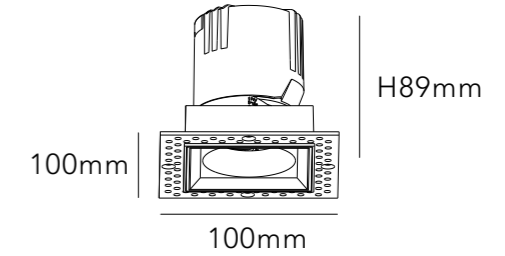

PHASE CUT

CUT SIZE:75\*75mm

BEAM ANGLE

BODY COLOR

WHITE

BLACK

REFLECTOR COLOR

WHITE