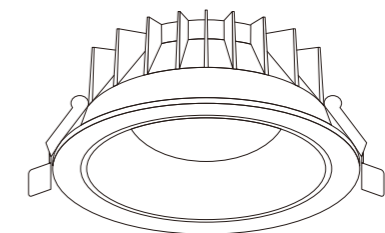

CUT SIZE:130mm

H80mm

140mm

**BEAM ANGLE**

120°

**BODY COLOR**

WHITE

BLACK