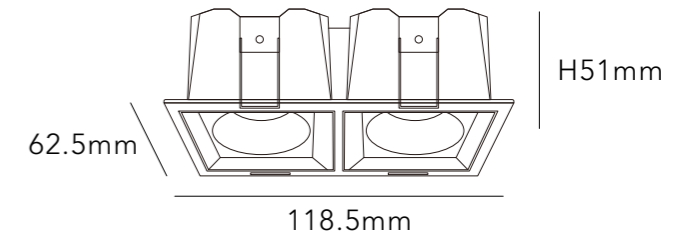

DIMMING OPTION ON/OFF

0-10V

PHASE CUT

CUT SIZE:110\*55mm

BEAM ANGLE

BODY COLOR

REFLECTOR COLOR

**GJS55F-2**