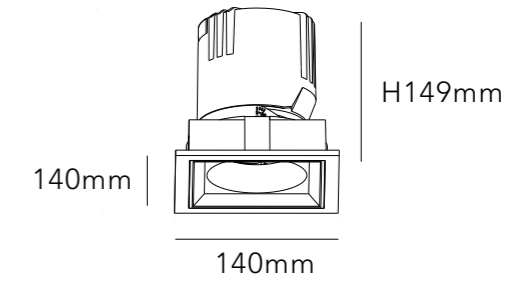

MATERIAL ALUMINIUM

DIMMING OPTION ON/OFF

0-10V

PHASE CUT

CUT SIZE:120\*120mm

BEAM ANGLE

BODY COLOR

REFLECTOR COLOR