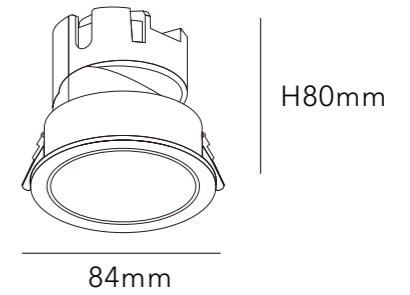

BEAM ANGLE

BODY COLOR

REFLECTOR COLOR

GFS3

LIGHT SOURCE 12W

IP IP65

TEMP 3000K/4000K/6000K

VOLTAGE AC220-240V

ANGLE 15°/24°/38°

RA >90

LUMENS 960lm

MATERIAL ALUMINIUM

DIMMING OPTION ON/OFF

0-10V

PHASE CUT