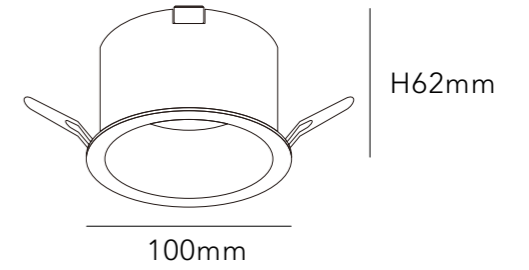

BEAM ANGLE

BODY COLOR

GLD95

LIGHT SOURCE 20W

IP IP20

TEMP 3000K/4000K/6000K

VOLTAGE AC220-240V

ANGLE 15°/24°/36°/55°

RA >90

LUMENS 1600lm

MATERIAL ALUMINIUM

DIMMING OPTION ON/OFF

0-10V

PHASE CUT