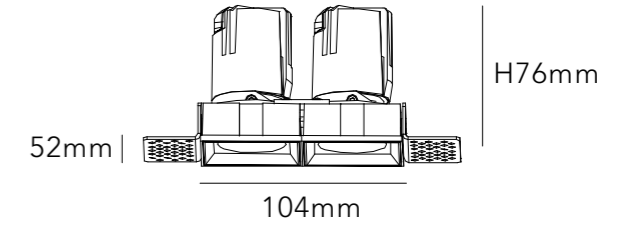

MATERIAL ALUMINIUM

DIMMING OPTION ON/OFF

0-10V

PHASE CUT

CUT SIZE:105\*53mm

BEAM ANGLE

BODY COLOR

WHITE