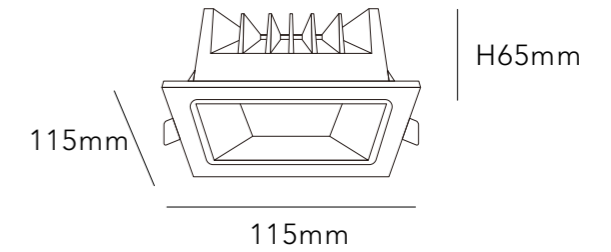

CUT SIZE:105*105mm

BEAM ANGLE

120°

BODY COLOR

WHITE

BLACK

REFLECTOR COLOR

CHROME

DARK GOLD

GC93001F

LIGHT SOURCE 12W

IP IP20

TEMP 3000K/4000K/6000K

VOLTAGE AC85-265V

ANGLE 120°

RA >90

LUMENS 960lm

MATERIAL ALUMINIUM

DIMMING OPTION ON/OFF

0-10V

PHASE CUT