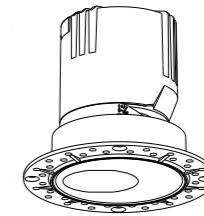

ANGLE 15°/24°/36°/55°

RA >90

LUMENS 960lm

MATERIAL ALUMINIUM

DIMMING OPTION ON/OFF

0-10V

PHASE CUT

CUT SIZE:75mm