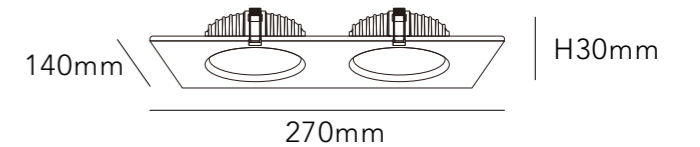

MATERIAL ALUMINIUM

DIMMING OPTION ON/OFF

0-10V

PHASE CUT

CUT SIZE:L120\*W250mm

BEAM ANGLE

120°

BODY COLOR