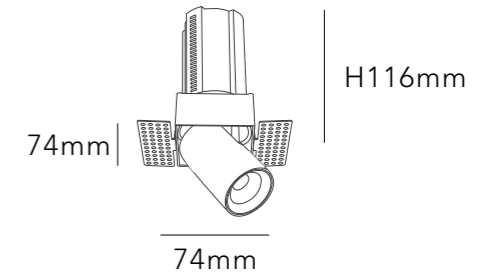

MATERIAL ALUMINIUM

DIMMING OPTION ON/OFF

0-10V

PHASE CUT

CUT SIZE:75\*78mm

BEAM ANGLE

BODY COLOR

WHITE