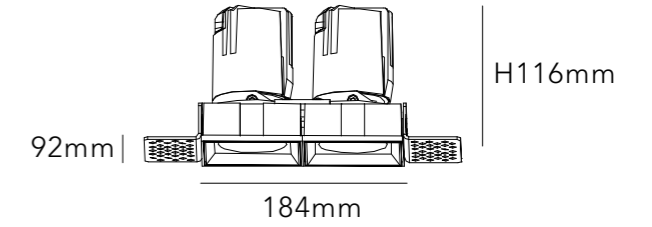

MATERIAL ALUMINIUM

DIMMING OPTION ON/OFF

0-10V

PHASE CUT

CUT SIZE:185\*93mm

BEAM ANGLE

BODY COLOR

WHITE