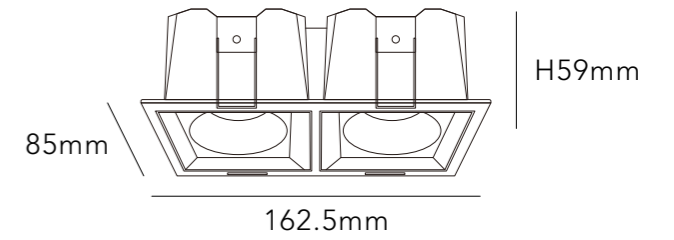

DIMMING OPTION ON/OFF

0-10V

PHASE CUT

CUT SIZE:150\*75mm

BEAM ANGLE

BODY COLOR

REFLECTOR COLOR

**GJS75F-2**