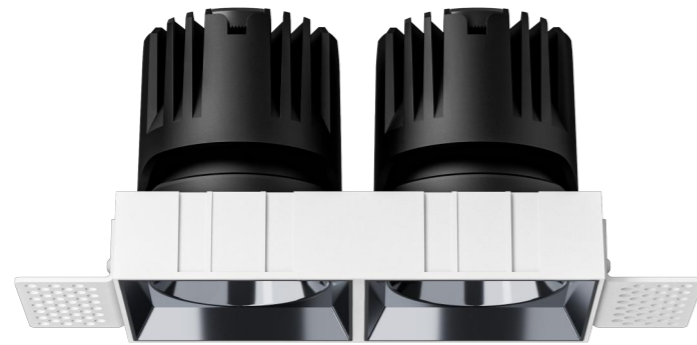

MATERIAL ALUMINIUM

DIMMING OPTION ON/OFF

0-10V

PHASE CUT

CUT SIZE:150\*72mm

BEAM ANGLE

BODY COLOR

WHITE