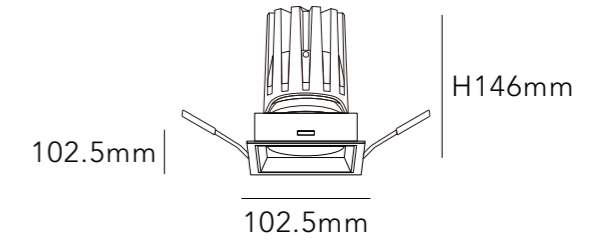

MATERIAL ALUMINIUM

DIMMING OPTION ON/OFF

0-10V

PHASE CUT

CUT SIZE:95\*95mm

BEAM ANGLE

BODY COLOR

WHITE