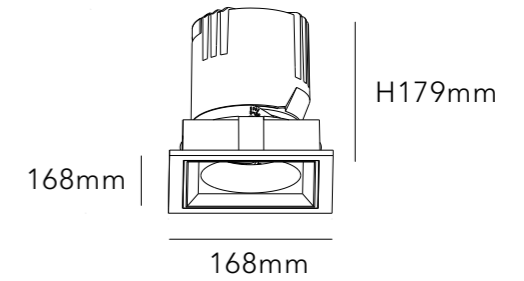

MATERIAL ALUMINIUM

DIMMING OPTION ON/OFF

0-10V

PHASE CUT

CUT SIZE:145\*145mm

BEAM ANGLE

BODY COLOR

REFLECTOR COLOR