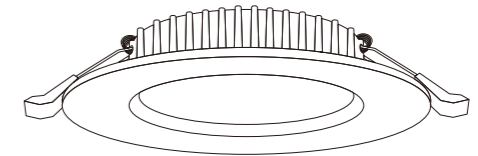

H30mm

170mm

BEAM ANGLE

BODY COLOR

GC2104E-5

LIGHT SOURCE 15W

IP IP20

TEMP 3000K/4000K/6000K

VOLTAGE AC220-240V

ANGLE 120°

RA >90

LUMENS 1200lm

MATERIAL ALUMINIUM

DIMMING OPTION ON/OFF

0-10V

PHASE CUT