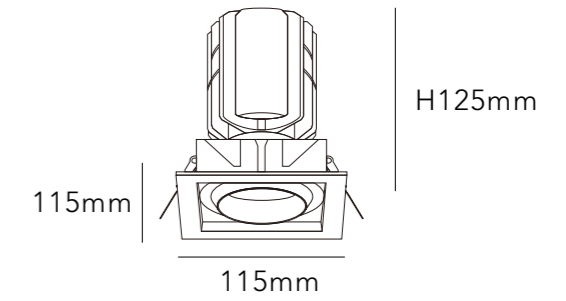

BEAM ANGLE

BODY COLOR

GTU95F

LIGHT SOURCE 30W

IP IP20

TEMP 3000K/4000K/6000K

VOLTAGE AC220-240V

ANGLE 15°/24°/36°/55°

RA >90

LUMENS 1600lm

MATERIAL ALUMINIUM

DIMMING OPTION ON/OFF

0-10V

PHASE CUT