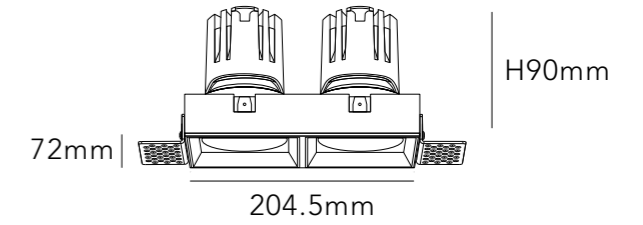

MATERIAL ALUMINIUM

DIMMING OPTION ON/OFF

0-10V

PHASE CUT

CUT SIZE:150\*72mm

BEAM ANGLE

BODY COLOR

WHITE