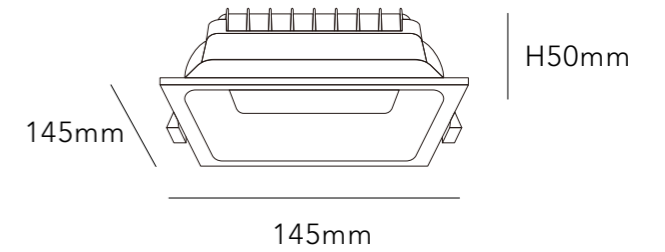

BEAM ANGLE

120°

BODY COLOR

WHITE

BLACK

SLIM-F-5"

LIGHT SOURCE 15W

IP IP20

TEMP 3000K/4000K/6000K

VOLTAGE AC85-265V

ANGLE 120°

RA >90

LUMENS 1200lm

MATERIAL ALUMINIUM

DIMMING OPTION ON/OFF

0-10V

PHASE CUT