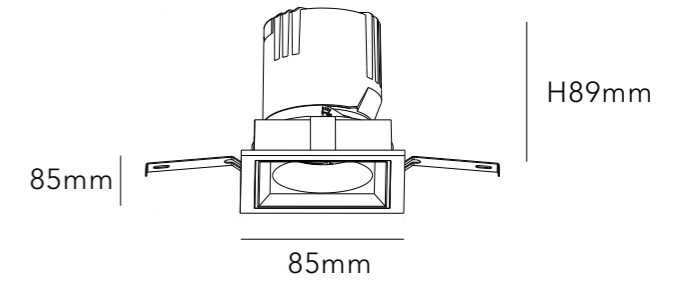

PHASE CUT

CUT SIZE:75\*75mm

BEAM ANGLE

BODY COLOR

WHITE

BLACK

REFLECTOR COLOR

WHITE