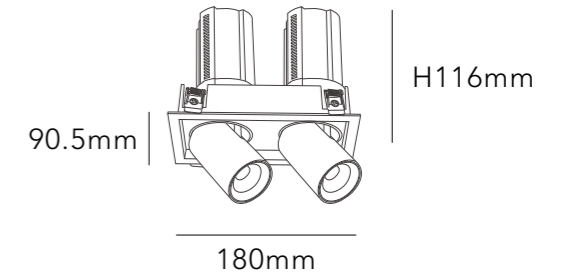

LUMENS 1120lm

MATERIAL ALUMINIUM

DIMMING OPTION ON/OFF

CUT SIZE:165\*80mm

BEAM ANGLE

BODY COLOR

WHITE

BLACK