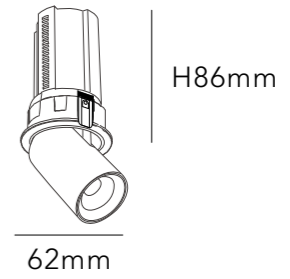

GR323

LIGHT SOURCE 7W

IP IP20

TEMP 3000K/4000K/6000K

VOLTAGE AC220-240V

ANGLE 10°/15°/24°/38°/50°

RA >90

LUMENS 560lm

MATERIAL ALUMINIUM

DIMMING OPTION ON/OFF

0-10V

PHASE CUT

P266