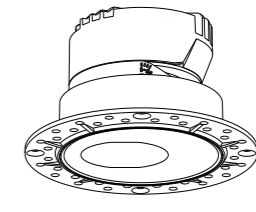

LUMENS 560lm

MATERIAL ALUMINIUM

DIMMING OPTION ON/OFF

0-10V

PHASE CUT

CUT SIZE:75mm

H60mm

H100mm