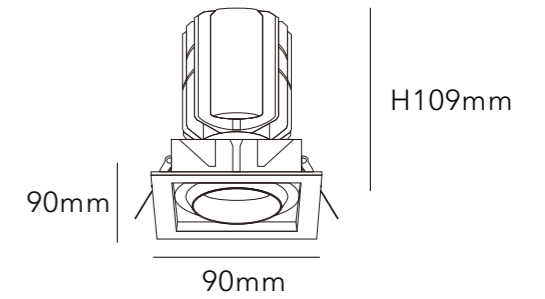

MATERIAL ALUMINIUM

DIMMING OPTION ON/OFF

0-10V

PHASE CUT

CUT SIZE:75\*75mm

**BEAM ANGLE**

**BODY COLOR**

WHITE