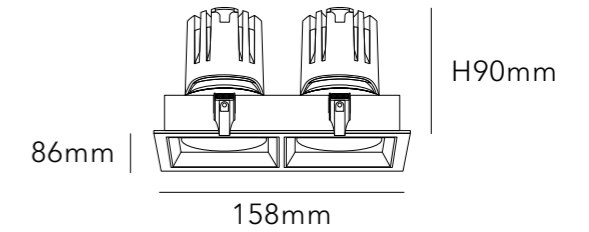

BEAM ANGLE

BODY COLOR

REFLECTOR COLOR

GHR75F-2

LIGHT SOURCE 12W*2

IP IP20

TEMP 3000K/4000K/6000K

VOLTAGE AC220-240V

ANGLE 15°/24°/36°/55°

RA >90

LUMENS 1920lm

MATERIAL ALUMINIUM

DIMMING OPTION ON/OFF

0-10V

PHASE CUT