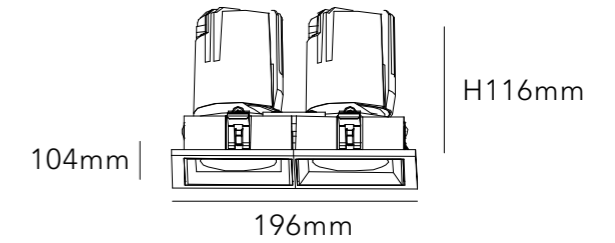

MATERIAL ALUMINIUM

DIMMING OPTION ON/OFF

0-10V

PHASE CUT

CUT SIZE:188\*95mm

BEAM ANGLE

BODY COLOR

WHITE