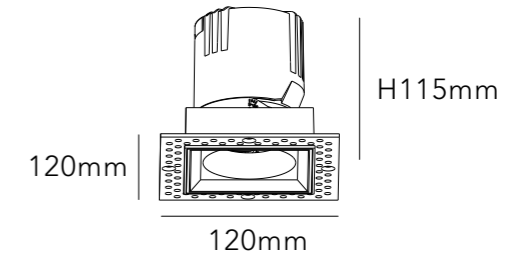

MATERIAL ALUMINIUM

DIMMING OPTION ON/OFF

0-10V

PHASE CUT

CUT SIZE:95\*95mm

BEAM ANGLE

BODY COLOR

WHITE