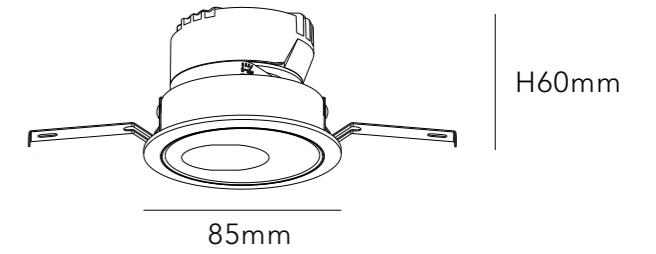

MATERIAL ALUMINIUM

DIMMING OPTION ON/OFF

0-10V

PHASE CUT

CUT SIZE:75mm

BEAM ANGLE

BODY COLOR

WHITE