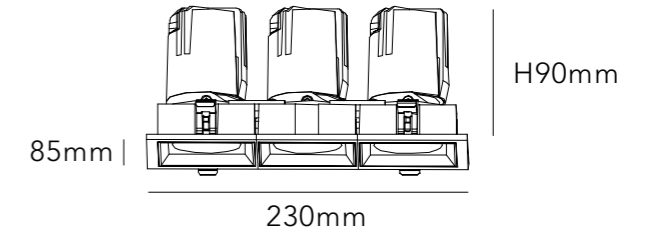

MATERIAL ALUMINIUM

DIMMING OPTION ON/OFF

0-10V

PHASE CUT

CUT SIZE:220\*75mm

BEAM ANGLE

BODY COLOR

WHITE