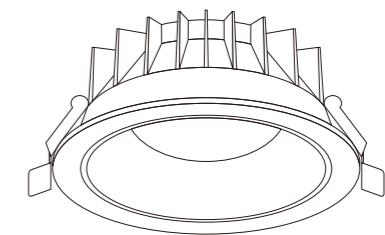

H65mm

115mm

BEAM ANGLE

BODY COLOR

REFLECTOR COLOR

GC93001R

LIGHT SOURCE 12W

IP IP20

TEMP 3000K/4000K/6000K

VOLTAGE AC85-265V

ANGLE 120°

RA >90

LUMENS 960lm

MATERIAL ALUMINIUM

DIMMING OPTION ON/OFF

0-10V

PHASE CUT