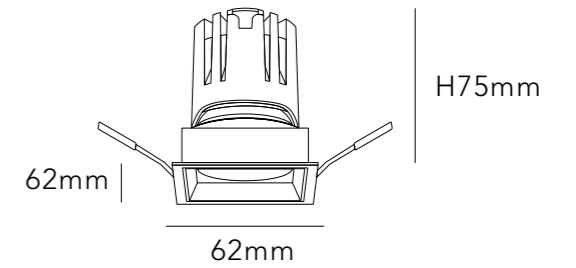

BEAM ANGLE

BODY COLOR

REFLECTOR COLOR

GHR55F

LIGHT SOURCE 7W

IP IP20

TEMP 3000K/4000K/6000K

VOLTAGE AC220-240V

ANGLE 15°/24°/36°/55°

RA >90

LUMENS 560lm

MATERIAL ALUMINIUM

DIMMING OPTION ON/OFF

0-10V

PHASE CUT