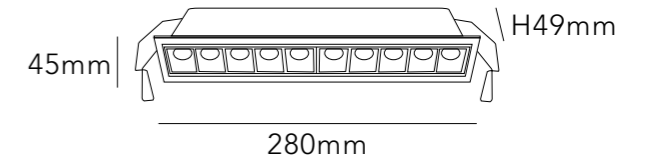

MATERIAL ALUMINIUM

DIMMING OPTION ON/OFF

0-10V

PHASE CUT

CUT SIZE:273\*37mm

BEAM ANGLE

BODY COLOR

REFLECTOR COLOR