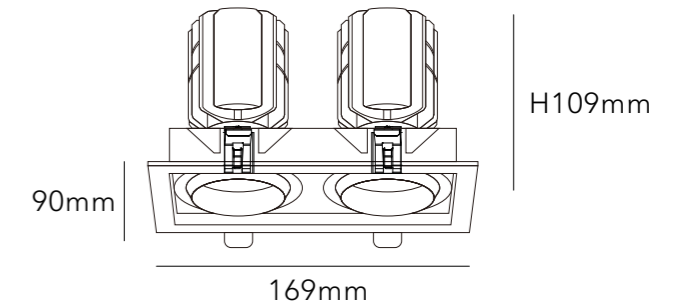

ANGLE 15°/24°/36°/55°

RA >90

LUMENS 1600lm

MATERIAL ALUMINIUM

DIMMING OPTION ON/OFF

0-10V

PHASE CUT

CUT SIZE:150\*75mm