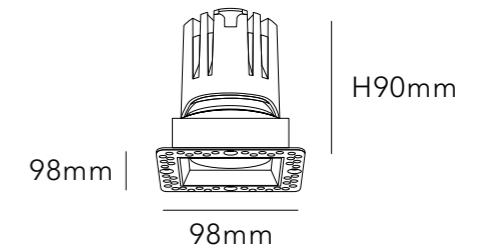

LUMENS 560lm

MATERIAL ALUMINIUM

DIMMING OPTION ON/OFF

0-10V

PHASE CUT

CUT SIZE:75\*75mm

BEAM ANGLE

BODY COLOR