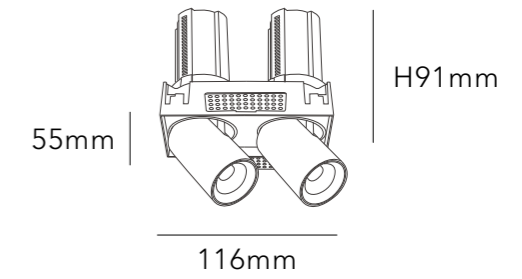

BEAM ANGLE

BODY COLOR

REFLECTOR COLOR

GF323-2 SLIM

LIGHT SOURCE 7W*2

IP IP20

TEMP 3000K/4000K/6000K

VOLTAGE AC220-240V

ANGLE 10°/15°/24°/38°/50°

RA >90

LUMENS 1120lm

MATERIAL ALUMINIUM

DIMMING OPTION ON/OFF

0-10V

PHASE CUT