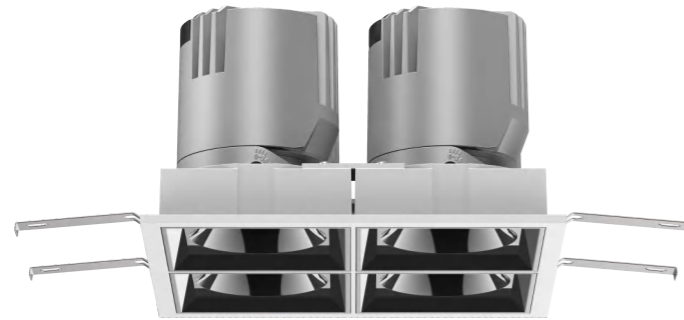

MATERIAL ALUMINIUM

DIMMING OPTION ON/OFF

0-10V

PHASE CUT

CUT SIZE:148\*148mm

BEAM ANGLE

BODY COLOR

WHITE