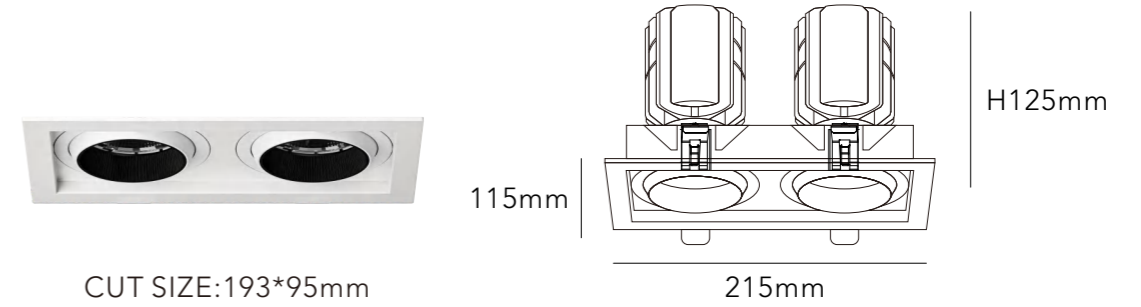

BEAM ANGLE

BODY COLOR

GTY95F-2

LIGHT SOURCE	30W*2
IP	IP20
TEMP	3000K/4000K/6000K
VOLTAGE	AC220-240V
ANGLE	15°/24°/36°/55°
RA	>90
LUMENS	3200lm
MATERIAL	ALUMINIUM
DIMMING OPTION	ON/OFF

0-10V

PHASE CUT