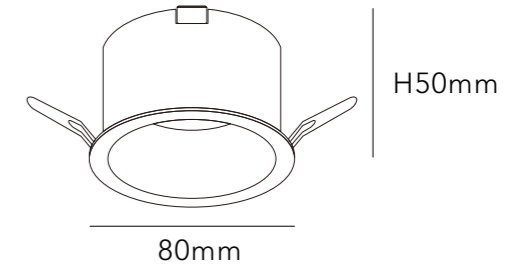

ANGLE 15°/24°/36°/55°

RA >90

LUMENS 560lm

MATERIAL ALUMINIUM

DIMMING OPTION ON/OFF

0-10V

PHASE CUT

CUT SIZE:75mm