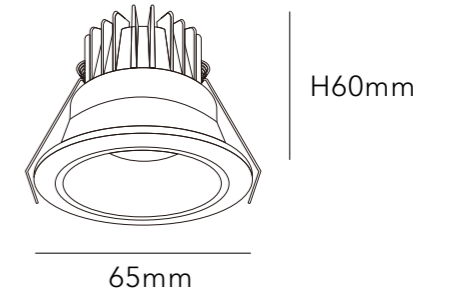

### REFLECTOR COLOR

WHITE

BLACK

CUT SIZE:55mm

BEAM ANGLE

BODY COLOR

REFLECTOR COLOR

**G2406A**