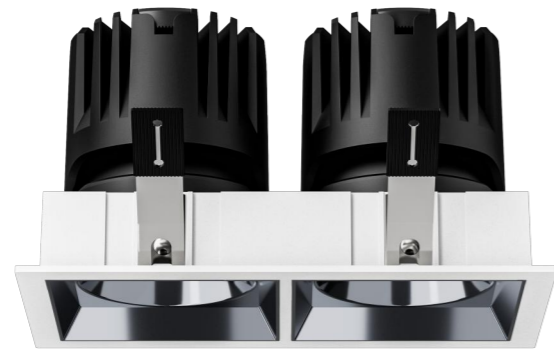

MATERIAL ALUMINIUM

DIMMING OPTION ON/OFF

0-10V

PHASE CUT

CUT SIZE:110\*55mm

BEAM ANGLE

BODY COLOR

WHITE