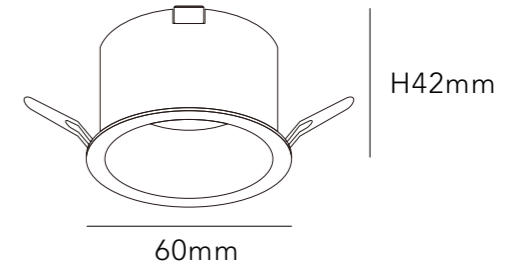

BEAM ANGLE

BODY COLOR

GLD55

LIGHT SOURCE 7W

IP IP20

TEMP 3000K/4000K/6000K

VOLTAGE AC220-240V

ANGLE 15°/24°/36°/55°

RA >90

LUMENS 560lm

MATERIAL ALUMINIUM

DIMMING OPTION ON/OFF

0-10V

PHASE CUT