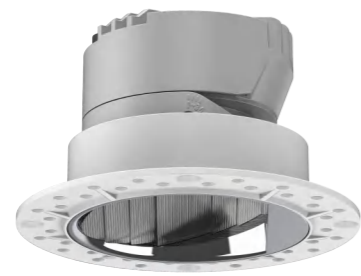

MATERIAL ALUMINIUM

DIMMING OPTION ON/OFF

0-10V

PHASE CUT

CUT SIZE:75mm

H60mm

100mm

BEAM ANGLE