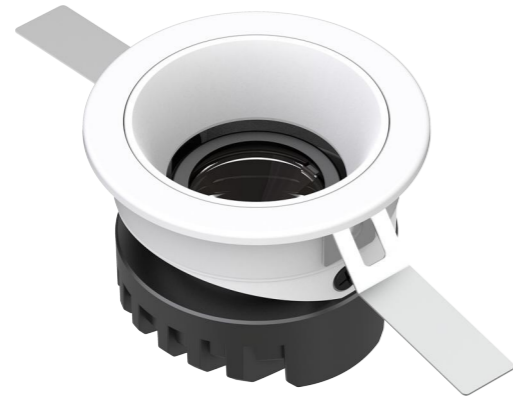

CUT SIZE:75mm

BEAM ANGLE

BODY COLOR

REFLECTOR COLOR

**G2403B**

LIGHT SOURCE 9W

IP IP20

TEMP 3000K/4000K/6000K