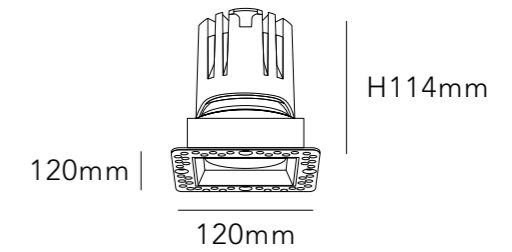

MATERIAL ALUMINIUM

DIMMING OPTION ON/OFF

0-10V

PHASE CUT

CUT SIZE:95\*95mm

BEAM ANGLE

BODY COLOR

WHITE