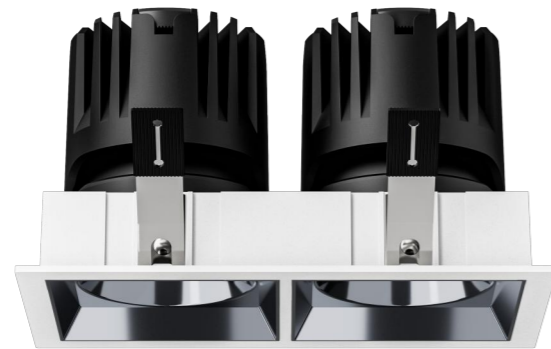

BEAM ANGLE

BODY COLOR

REFLECTOR COLOR

GHR75F-2

LIGHT SOURCE 12W*2

IP IP20

TEMP 3000K/4000K/6000K

VOLTAGE AC220-240V

ANGLE 15°/24°/36°/55°

RA >90

LUMENS 1920lm

MATERIAL ALUMINIUM

DIMMING OPTION ON/OFF

0-10V

PHASE CUT