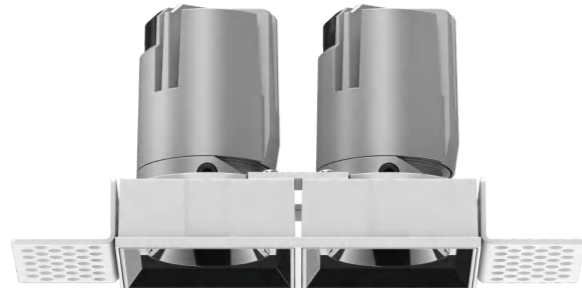

MATERIAL ALUMINIUM

DIMMING OPTION ON/OFF

0-10V

PHASE CUT

CUT SIZE:105\*53mm

BEAM ANGLE

BODY COLOR

WHITE