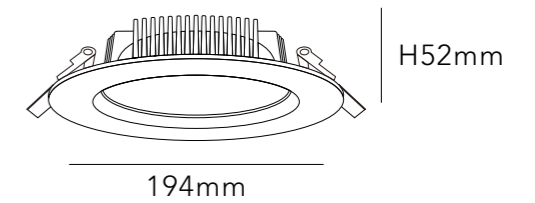

LUMENS 1440lm

MATERIAL ALUMINIUM

DIMMING OPTION ON/OFF

0-10V

PHASE CUT

CUT SIZE:185mm

BEAM ANGLE

120°