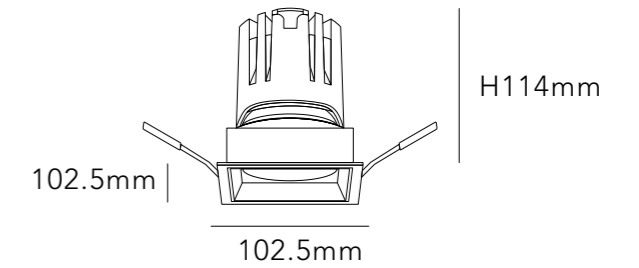

BEAM ANGLE

BODY COLOR

REFLECTOR COLOR

P205

GHR95F

LIGHT SOURCE 20W

IP IP20

TEMP 3000K/4000K/6000K

VOLTAGE AC220-240V

ANGLE 15°/24°/36°/55°

RA >90

LUMENS 1600lm

MATERIAL ALUMINIUM

DIMMING OPTION ON/OFF

0-10V

PHASE CUT

P206