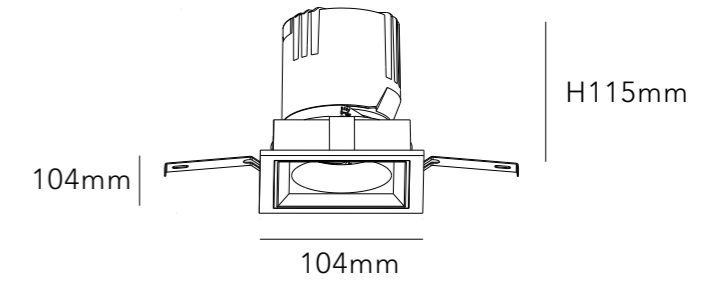

RA >90

LUMENS 960lm

MATERIAL ALUMINIUM

DIMMING OPTION ON/OFF

0-10V

PHASE CUT

CUT SIZE:95\*95mm

BEAM ANGLE