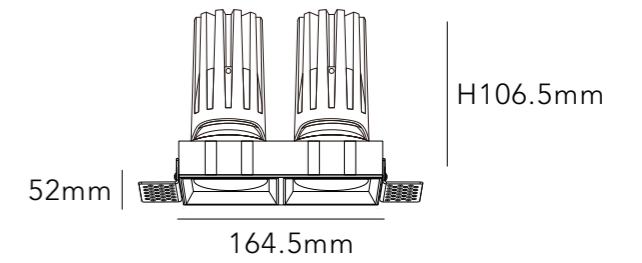

MATERIAL ALUMINIUM

DIMMING OPTION ON/OFF

0-10V

PHASE CUT

CUT SIZE:110\*55mm

BEAM ANGLE

BODY COLOR

WHITE