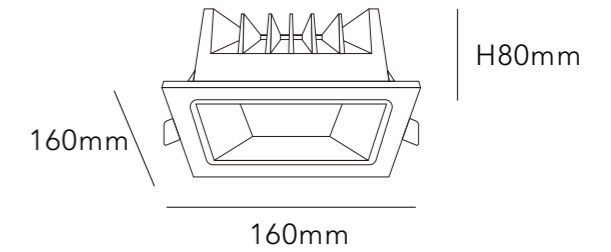

CUT SIZE:150*150mm

BEAM ANGLE

120°

BODY COLOR

WHITE

BLACK

REFLECTOR COLOR

CHROME

DARK GOLD

GC95001F

LIGHT SOURCE 30W

IP IP20

TEMP 3000K/4000K/6000K

VOLTAGE AC85-265V

ANGLE 120°

RA >90

LUMENS 2400lm

MATERIAL ALUMINIUM

DIMMING OPTION ON/OFF

0-10V

PHASE CUT