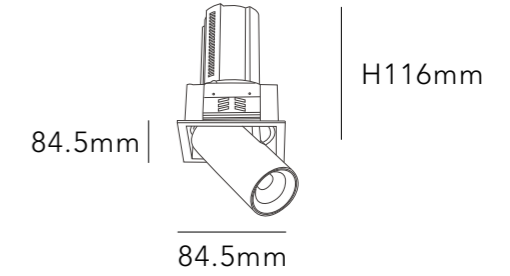

P278

BEAM ANGLE

BODY COLOR

REFLECTOR COLOR

P279

CUT SIZE:75\*75mm

GF324

LIGHT SOURCE 12W