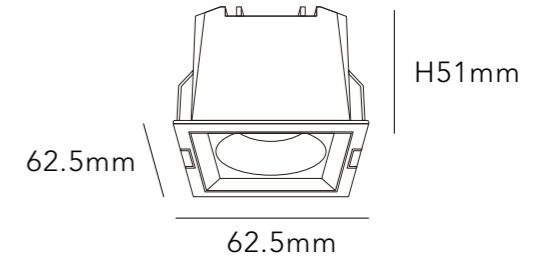

BEAM ANGLE

BODY COLOR

REFLECTOR COLOR

GJS55F

LIGHT SOURCE 7W

IP IP20

TEMP 3000K/4000K/6000K

VOLTAGE AC220-240V

ANGLE 15°/24°/36°/55°

RA >90

LUMENS 560lm

MATERIAL ALUMINIUM

DIMMING OPTION ON/OFF

0-10V

PHASE CUT