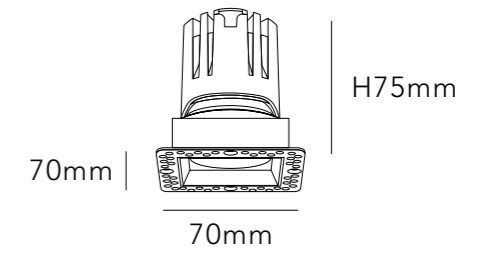

CUT SIZE:55\*55mm

BEAM ANGLE

BODY COLOR

WHITE

BLACK

REFLECTOR COLOR

WHITE

BLACK