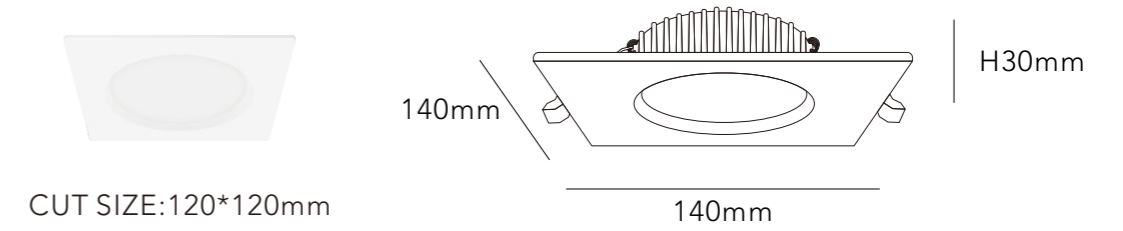

MATERIAL ALUMINIUM

DIMMING OPTION ON/OFF

0-10V

PHASE CUT

BEAM ANGLE

120°

BODY COLOR

WHITE