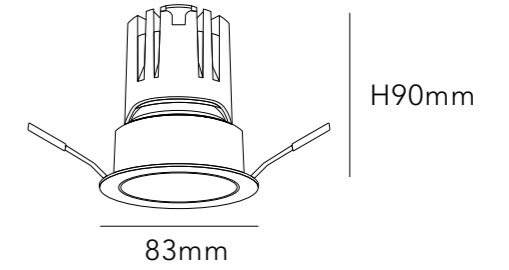

### REFLECTOR COLOR

WHITE

BLACK

CHROME

CUT SIZE:75mm

**BEAM ANGLE**

**BODY COLOR**

WHITE