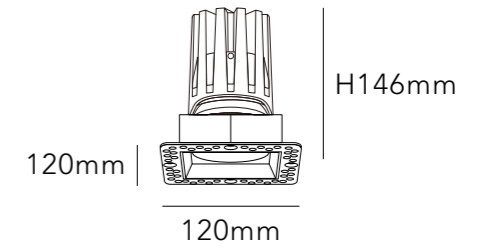

MATERIAL ALUMINIUM

DIMMING OPTION ON/OFF

0-10V

PHASE CUT

CUT SIZE:95\*95mm

BEAM ANGLE

BODY COLOR

WHITE