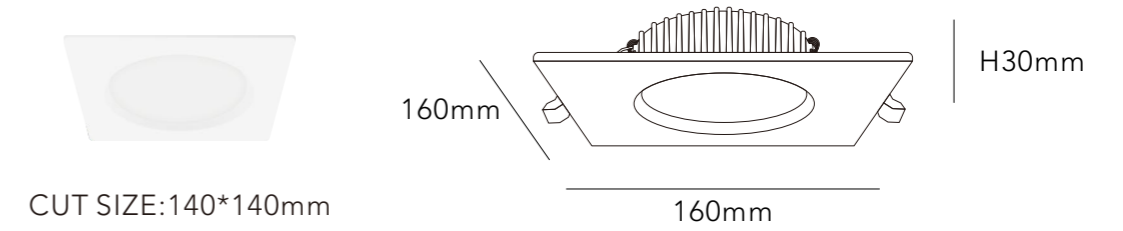

LUMENS 960lm

MATERIAL ALUMINIUM

DIMMING OPTION ON/OFF

0-10V

PHASE CUT

BEAM ANGLE

BODY COLOR

WHITE