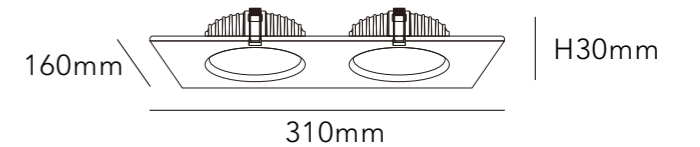

MATERIAL ALUMINIUM

DIMMING OPTION ON/OFF

0-10V

PHASE CUT

CUT SIZE:L140\*W290mm

BEAM ANGLE

120°

BODY COLOR