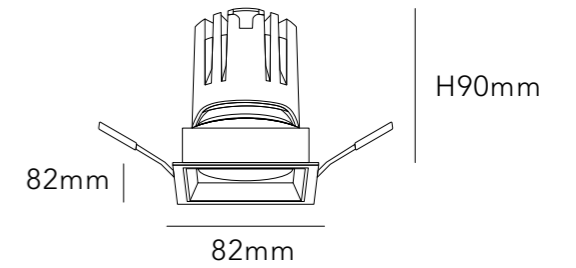

MATERIAL ALUMINIUM

DIMMING OPTION ON/OFF

0-10V

PHASE CUT

CUT SIZE:75\*75mm

BEAM ANGLE

BODY COLOR

WHITE