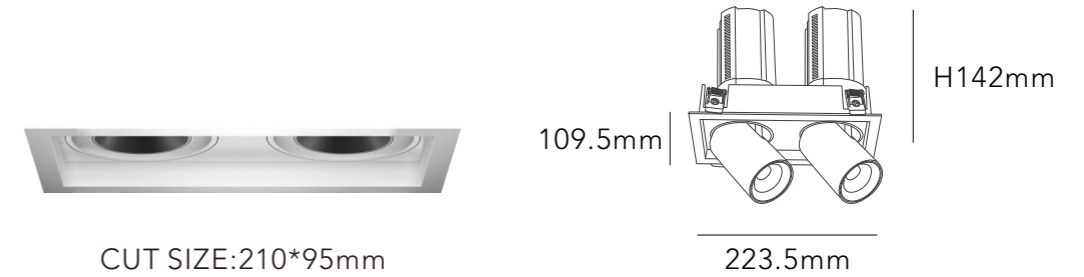

BEAM ANGLE

BODY COLOR

REFLECTOR COLOR

GF325-2

LIGHT SOURCE 20W*2

IP IP20

TEMP 3000K/4000K/6000K

VOLTAGE AC220-240V

ANGLE 10°/15°/24°/38°/50°

RA >90

LUMENS 3200lm

MATERIAL ALUMINIUM

DIMMING OPTION ON/OFF

0-10V

PHASE CUT