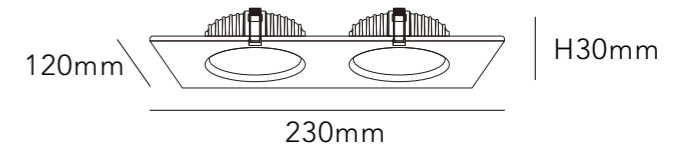

MATERIAL ALUMINIUM

DIMMING OPTION ON/OFF

0-10V

PHASE CUT

CUT SIZE:L95\*W200mm

BEAM ANGLE

120°

BODY COLOR