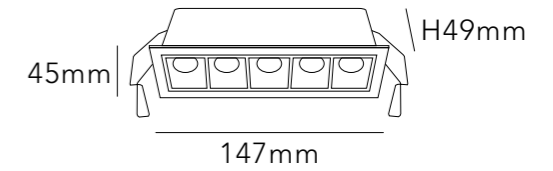

MATERIAL ALUMINIUM

DIMMING OPTION ON/OFF

0-10V

PHASE CUT

CUT SIZE:140\*37mm

**BEAM ANGLE**

**BODY COLOR**

**REFLECTOR COLOR**