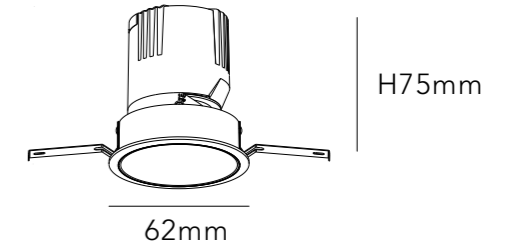

BEAM ANGLE

BODY COLOR

REFLECTOR COLOR

GDH55R

LIGHT SOURCE 7W

IP IP20

TEMP 3000K/4000K/6000K

VOLTAGE AC220-240V

ANGLE 15°/24°/36°/55°

RA >90

LUMENS 560lm

MATERIAL ALUMINIUM

DIMMING OPTION ON/OFF

0-10V

PHASE CUT