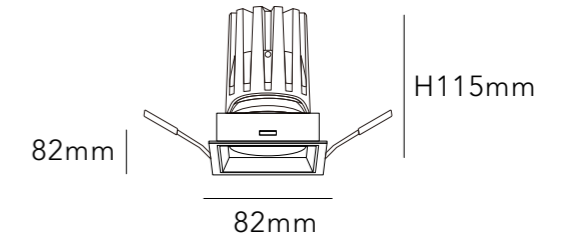

BEAM ANGLE

BODY COLOR

REFLECTOR COLOR

GJK75F

LIGHT SOURCE 18W

IP IP20

TEMP 3000K/4000K/6000K

VOLTAGE AC220-240V

ANGLE 15°/24°/36°/55°

RA >90

LUMENS 1440lm

MATERIAL ALUMINIUM

DIMMING OPTION ON/OFF

0-10V

PHASE CUT