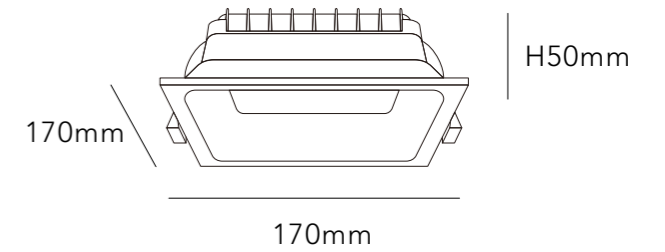

BEAM ANGLE

120°

BODY COLOR

WHITE

BLACK

SLIM-F-6"

LIGHT SOURCE 20W

IP IP20

TEMP 3000K/4000K/6000K

VOLTAGE AC85-265V

ANGLE 120°

RA >90

LUMENS 1600lm

MATERIAL ALUMINIUM

DIMMING OPTION ON/OFF

0-10V

PHASE CUT