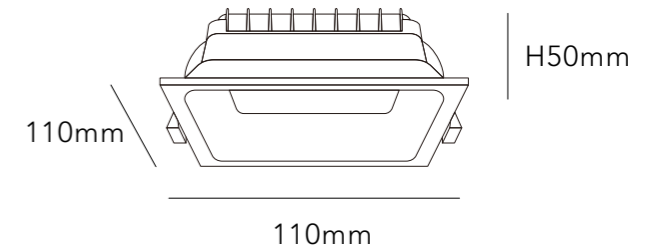

BEAM ANGLE

120°

BODY COLOR

WHITE

BLACK

SLIM-F-4"

LIGHT SOURCE 9W

IP IP20

TEMP 3000K/4000K/6000K

VOLTAGE AC85-265V

ANGLE 120°

RA >90

LUMENS 720lm

MATERIAL ALUMINIUM

DIMMING OPTION ON/OFF

0-10V

PHASE CUT