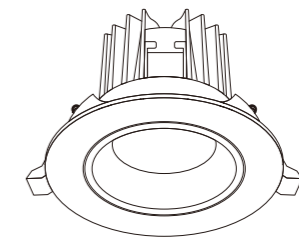

H85mm

109mm

G2405C

LIGHT SOURCE 20W

IP IP20

TEMP 3000K/4000K/6000K

VOLTAGE 220-240V

ANGLE 15°/24°/38°

RA >90

LUMENS 1600lm

MATERIAL ALUMINIUM

DIMMING OPTION ON/OFF

0-10V

PHASE CUT

BEAM ANGLE

15°

24°

38°

BODY COLOR

WHITE

BLACK

REFLECTOR COLOR

WHITE

BLACK