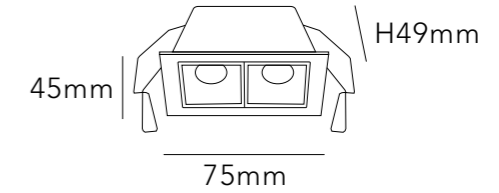

LUMENS 160lm

MATERIAL ALUMINIUM

DIMMING OPTION ON/OFF

0-10V

PHASE CUT

CUT SIZE:68\*37mm

BEAM ANGLE

BODY COLOR