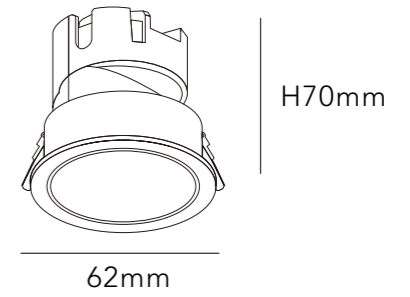

BEAM ANGLE

BODY COLOR

REFLECTOR COLOR

GFS1

LIGHT SOURCE 7W

IP IP65

TEMP 3000K/4000K/6000K

VOLTAGE AC220-240V

ANGLE 15°/24°/38°

RA >90

LUMENS 560lm

MATERIAL ALUMINIUM

DIMMING OPTION ON/OFF

0-10V

PHASE CUT