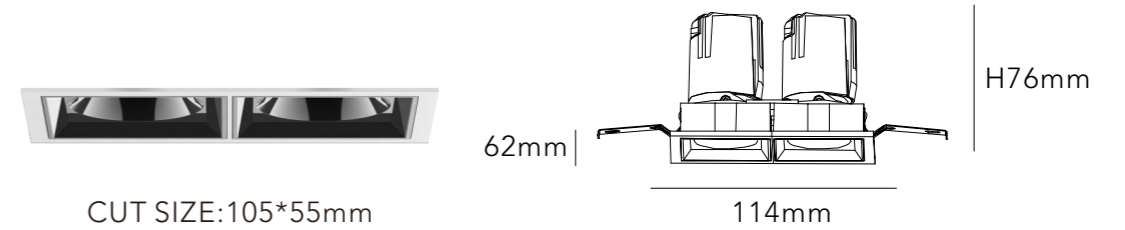

MATERIAL ALUMINIUM

DIMMING OPTION ON/OFF

0-10V

PHASE CUT

CUT SIZE:105\*55mm

BEAM ANGLE

BODY COLOR

REFLECTOR COLOR