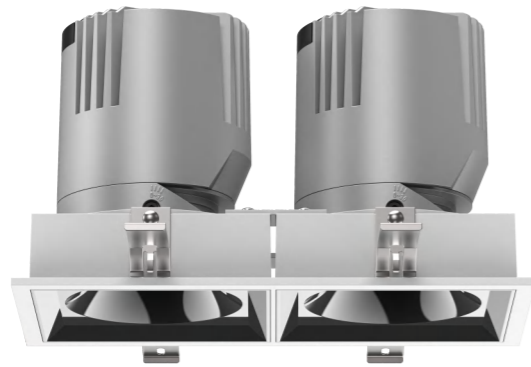

MATERIAL ALUMINIUM

DIMMING OPTION ON/OFF

0-10V

PHASE CUT

CUT SIZE:188\*95mm

BEAM ANGLE

BODY COLOR

WHITE