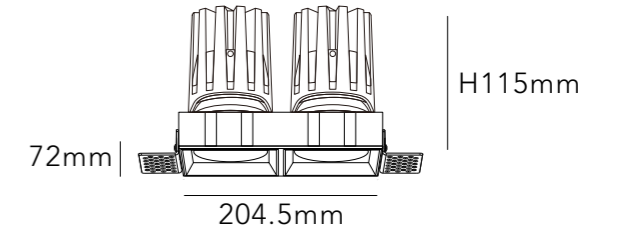

MATERIAL ALUMINIUM

DIMMING OPTION ON/OFF

0-10V

PHASE CUT

CUT SIZE:150\*72mm

BEAM ANGLE

BODY COLOR

WHITE