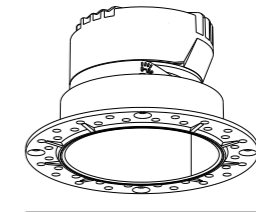

MATERIAL ALUMINIUM

DIMMING OPTION ON/OFF

0-10V

PHASE CUT

CUT SIZE:75mm

H60mm

100mm

BEAM ANGLE