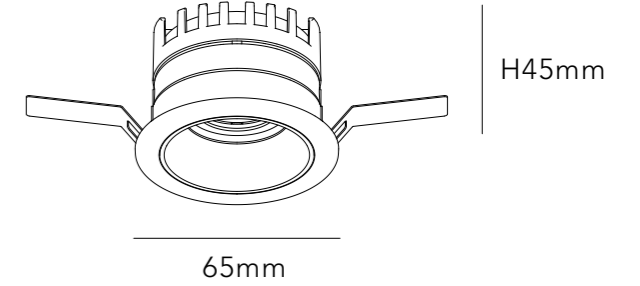

BEAM ANGLE

BODY COLOR

REFLECTOR COLOR

G2403S

LIGHT SOURCE 7W

IP IP20

TEMP 3000K/4000K/6000K

VOLTAGE AC85-265V

ANGLE 15°/24°/38°

RA >90

LUMENS 560lm

MATERIAL ALUMINIUM

DIMMING OPTION ON/OFF

0-10V

PHASE CUT