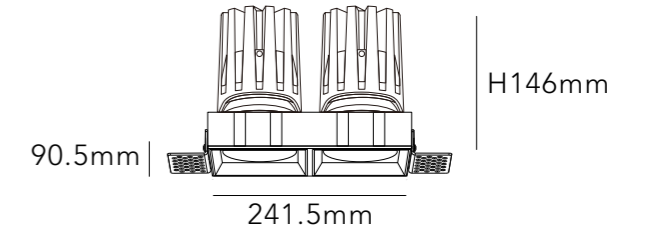

MATERIAL ALUMINIUM

DIMMING OPTION ON/OFF

0-10V

PHASE CUT

CUT SIZE:190\*90.5mm

BEAM ANGLE

BODY COLOR

REFLECTOR COLOR