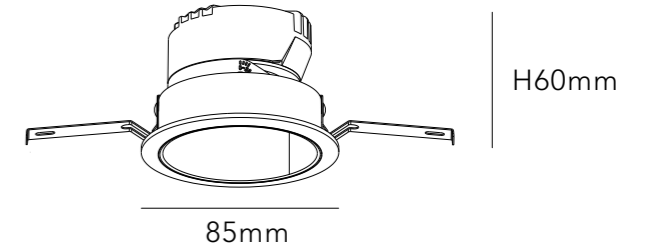

MATERIAL ALUMINIUM

DIMMING OPTION ON/OFF

0-10V

PHASE CUT

CUT SIZE:75mm

BEAM ANGLE

BODY COLOR

WHITE