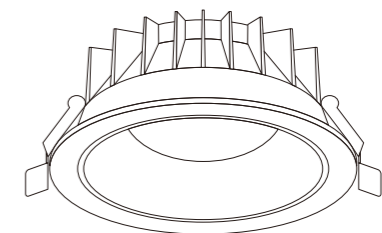

H102mm

230mm

GC98001R

LIGHT SOURCE 50W

IP IP20

TEMP 3000K/4000K/6000K

VOLTAGE AC85-265V

ANGLE 120°

RA >90

LUMENS 4000lm

MATERIAL ALUMINIUM

DIMMING OPTION ON/OFF

0-10V

PHASE CUT

P360