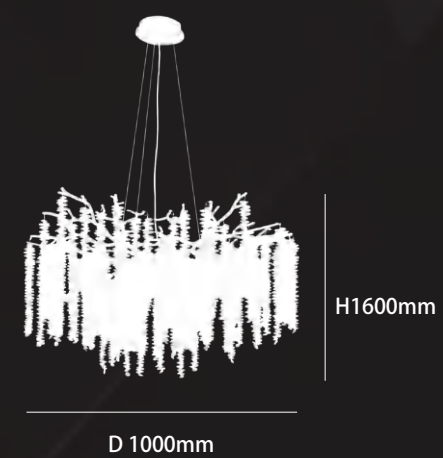

SOCKET: G9*25PCS

DSMZ-61003GD05

COLOR: Golden

MATERIAL: Aluminum + crystal

SOCKET: G9*25PCS

DSMZ-61002GD05
COLOR: Golden
MATERIAL: Aluminum + crystal
SOCKET: G9*39PCS

DSMZ-61004GD05
COLOR: Golden
MATERIAL: Aluminum + crystal
SOCKET: G9*15PCS