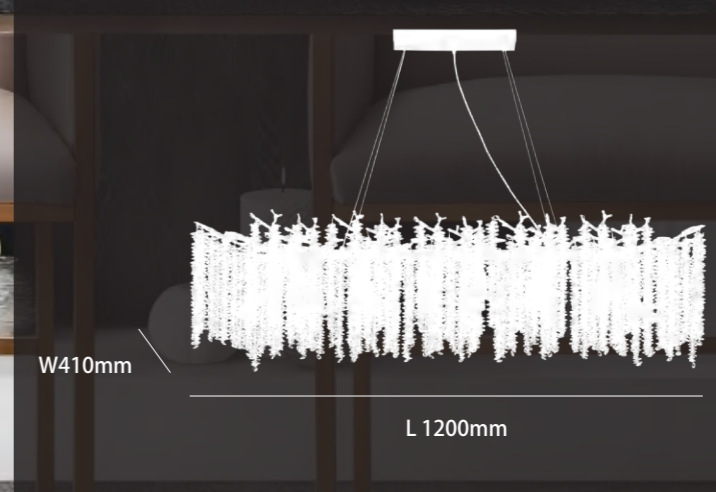

L325mm

W 395mm

DSMZ-31001CH07

COLOR: Chrome

MATERIAL: Aluminum + crystal

SOCKET: G9*2PCS

L240mm

W 255mm