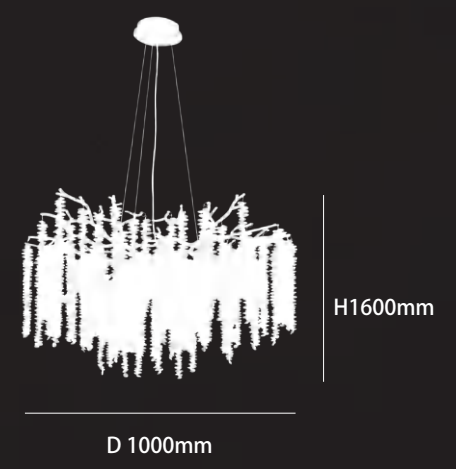

DSMZ-61002GD03
COLOR: Golden
MATERIAL: Aluminum + crystal
SOCKET: G9*39PCS