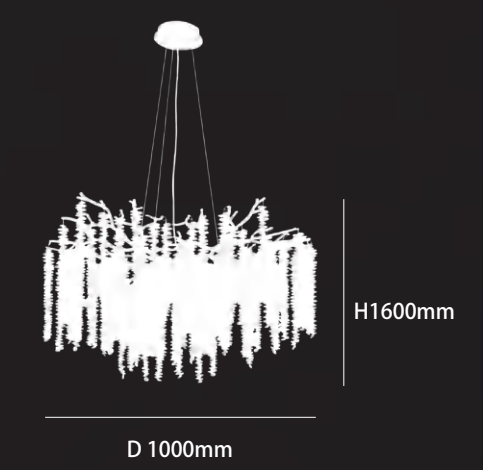

DSMZ-61002GB07
COLOR: Green bronze
MATERIAL: Aluminum + crystal
SOCKET: G9*39PCS