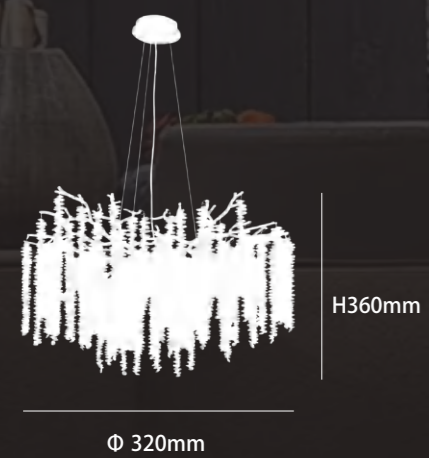

DSMZ-11014GD05

COLOR: Golden

MATERIAL: Aluminum + crystal

SOCKET: G9*3PCS