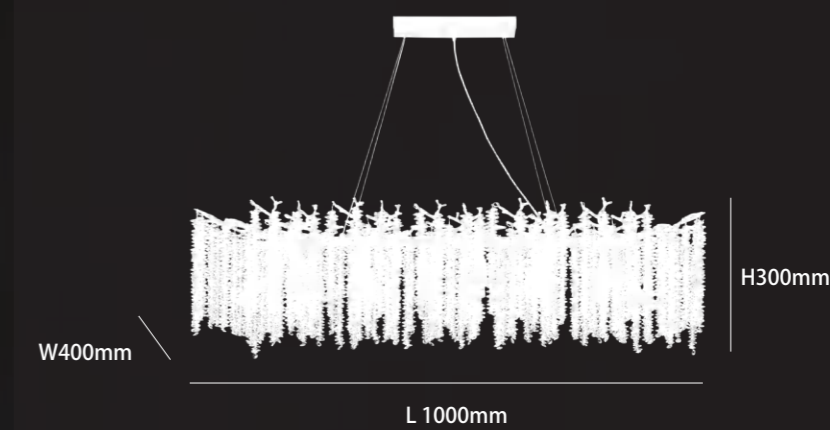

DSMZ-11014GD05

COLOR: Golden

MATERIAL: Aluminum + crystal

SOCKET: G9*3PCS