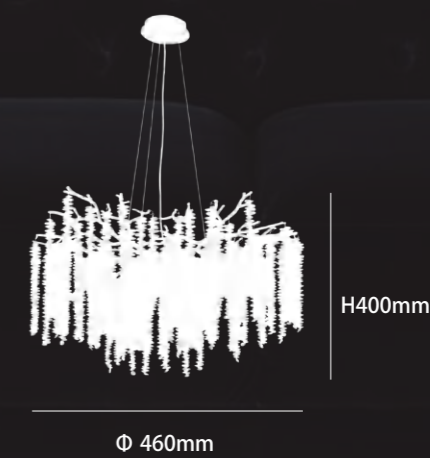

Φ 460mm

H400mm

DSMZ-11001GD01

COLOR: Golden

MATERIAL:Aluminum + crystal

SOCKET:G9*6PCS