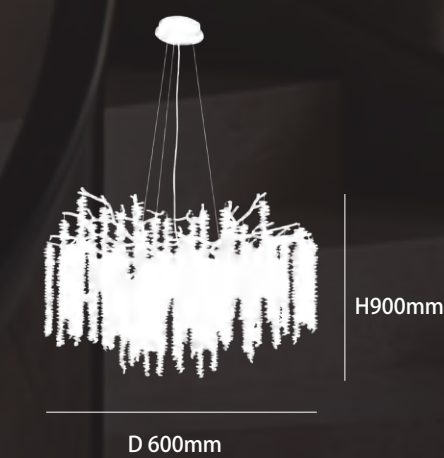

SOCKET: G9*25PCS

DSMZ-61003GD05

COLOR: Golden

MATERIAL: Aluminum + crystal

SOCKET: G9*25PCS

DSMZ-61002GD05
COLOR: Golden
MATERIAL: Aluminum + crystal
SOCKET: G9*39PCS

DSMZ-61004GD05
COLOR: Golden
MATERIAL: Aluminum + crystal
SOCKET: G9*15PCS