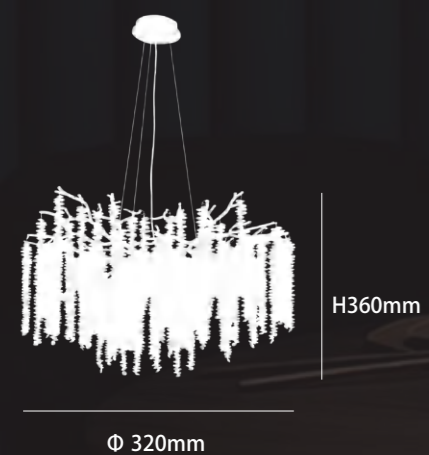

H360mm

Φ 320mm

W400mm

L 1000mm

H300mm

DSMZ-11006GD02

COLOR: Golden

MATERIAL:Aluminum + crystal