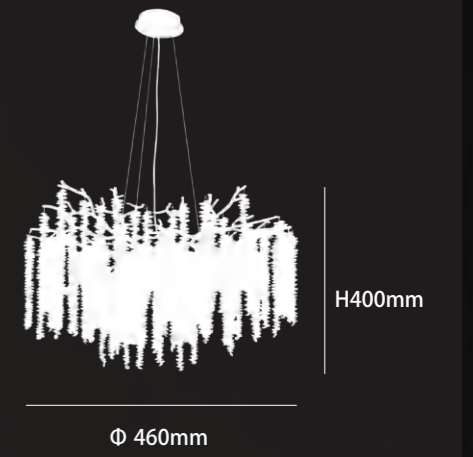

DSMZ-11001GD06

COLOR: Golden

MATERIAL:Aluminum + crystal

SOCKET:G9*6PCS