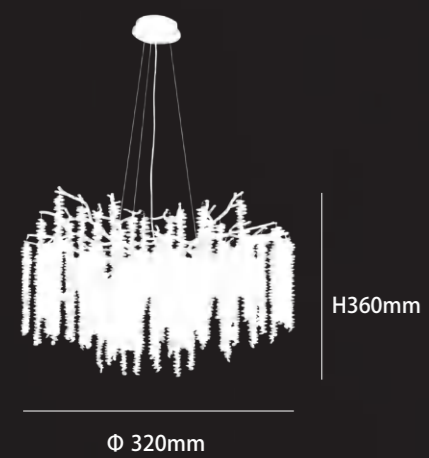

Φ 320mm

H360mm

Φ 460mm

H400mm

DSMZ-11001GD01

COLOR: Golden

MATERIAL:Aluminum + crystal

SOCKET:G9*6PCS

DSMZ-11002GD01
COLOR: Golden
MATERIAL: Aluminum + crystal
SOCKET: G9*8PCS

H400mm

Ø 600mm

A technical diagram of the chandelier, showing its overall shape and dimensions. The diagram is a white silhouette of the chandelier's structure, including the central canopy and the multiple strands of crystals. The dimensions are indicated with lines and text: a diameter of 600mm and a height of 400mm.