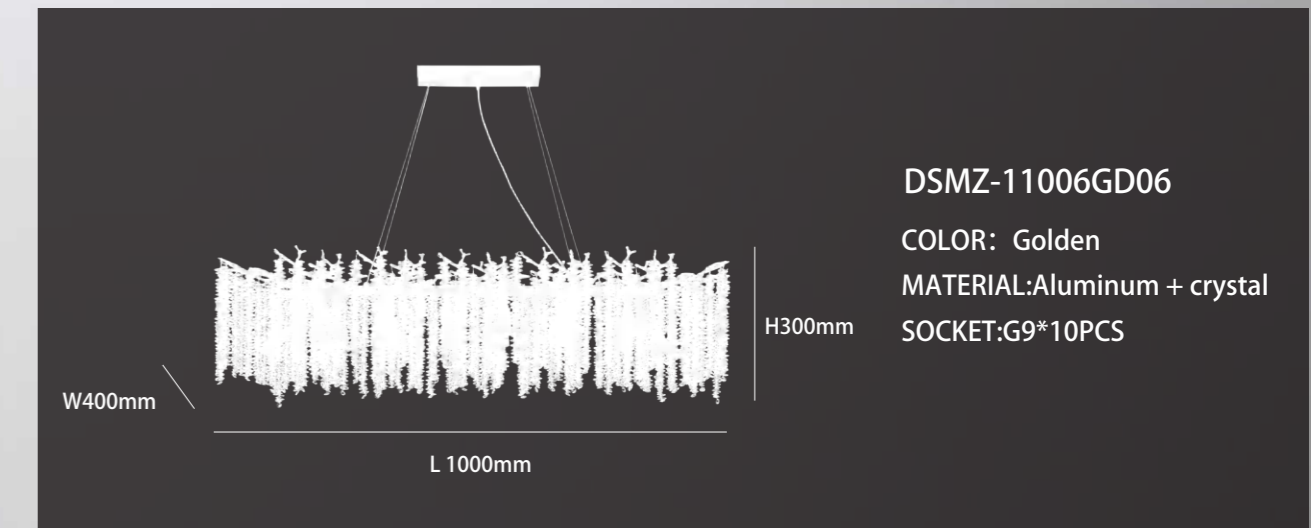

DSMZ-11006GD06
COLOR: Golden
MATERIAL: Aluminum + crystal
SOCKET: G9*10PCS