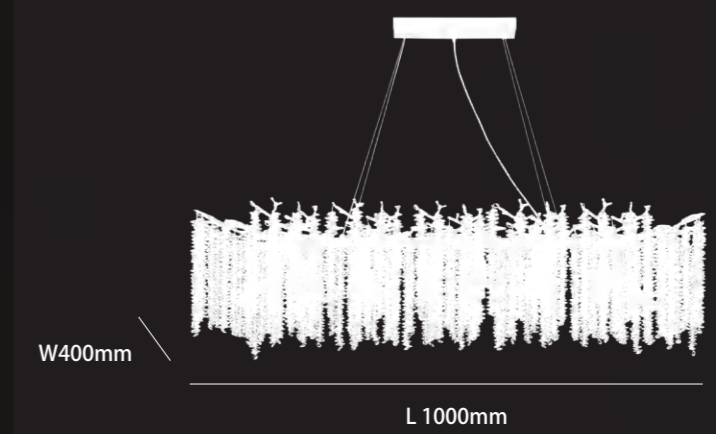

DSMZ-11006GD01

COLOR: Golden

MATERIAL: Aluminum + crystal

SOCKET: G9*10PCS