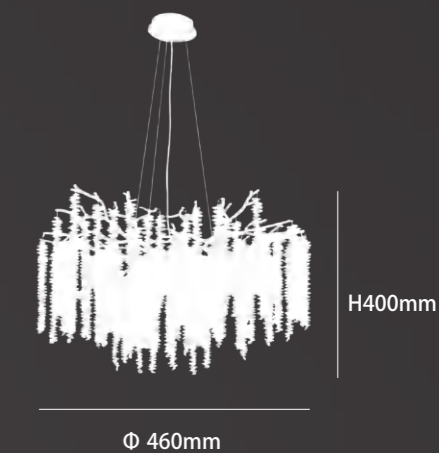

DSMZ-11001GD02

COLOR: Golden
MATERIAL:Aluminum + crystal
SOCKET:G9*6PCS