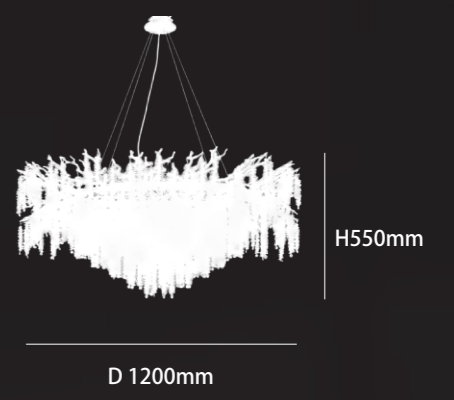

MATERIAL: Aluminum + crystal

SOCKET: G9*18PCS

D 1500mm

H450mm

H600mm

DSMZ-11026GD01
COLOR: Golden
MATERIAL: Aluminum + crystal
SOCKET: G9*22PCS

DSMZ-11025GD01

COLOR: Golden
MATERIAL: Aluminum + crystal
SOCKET: G9*15PCS