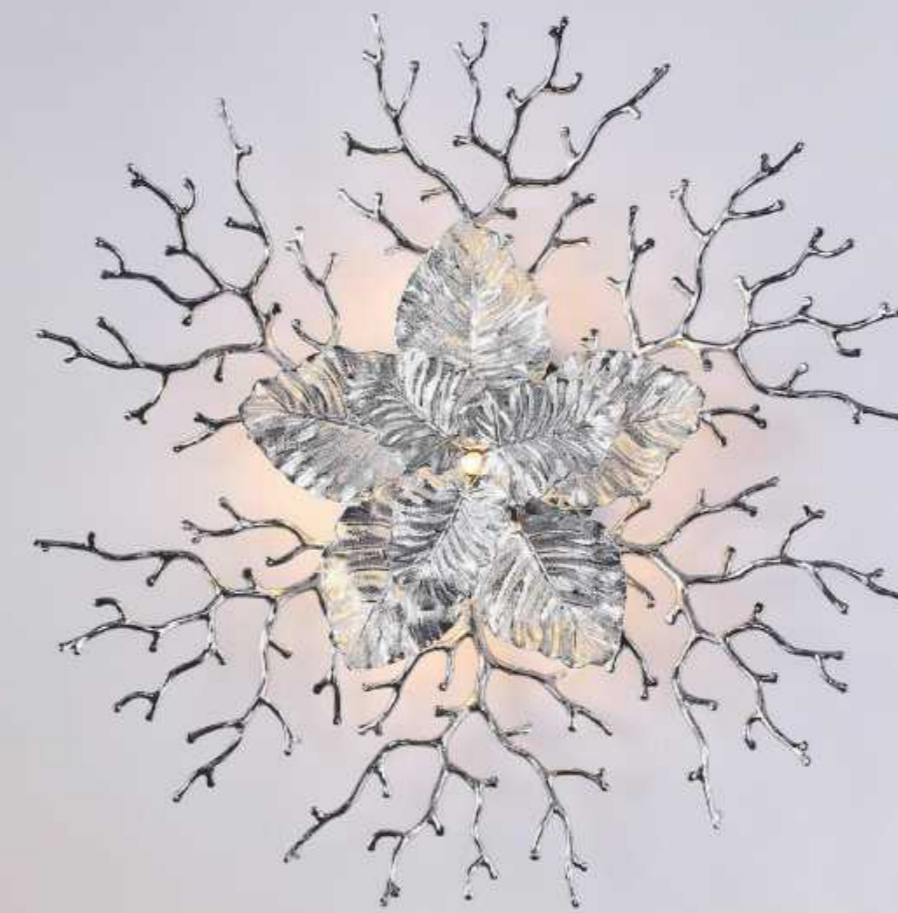

DSMZ-31005SR

COLOR: Silver
MATERIAL: Aluminum
SOCKET: G9*6PCS

H150mm

D700mm