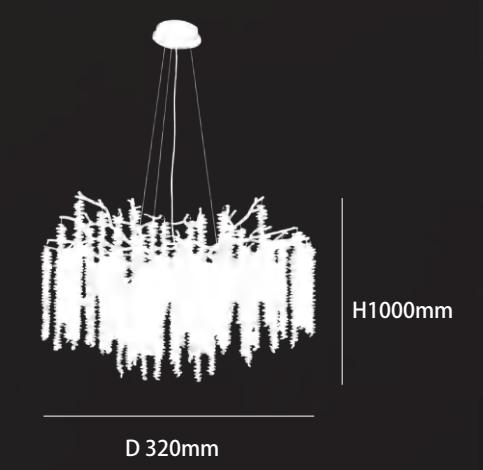

DSMZ-61008GD01
COLOR: Golden
MATERIAL: Aluminum + crystal
SOCKET: G9*25PCS