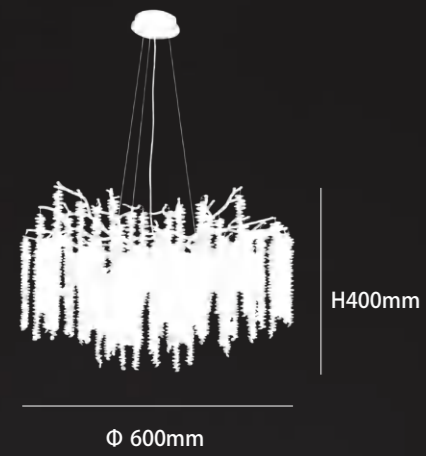

DSMZ-11002GD05

COLOR: Golden
MATERIAL: Aluminum + crystal
SOCKET: G9*8PCS