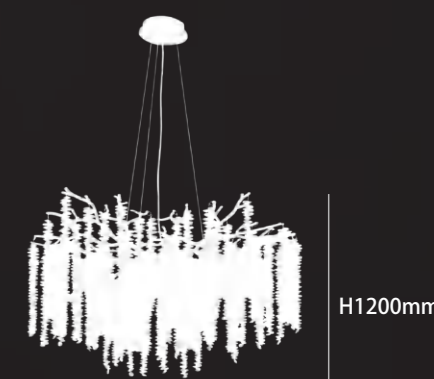

DSMZ-61003GD07

COLOR: Golden

MATERIAL: Aluminum + crystal

SOCKET: G9*25PCS