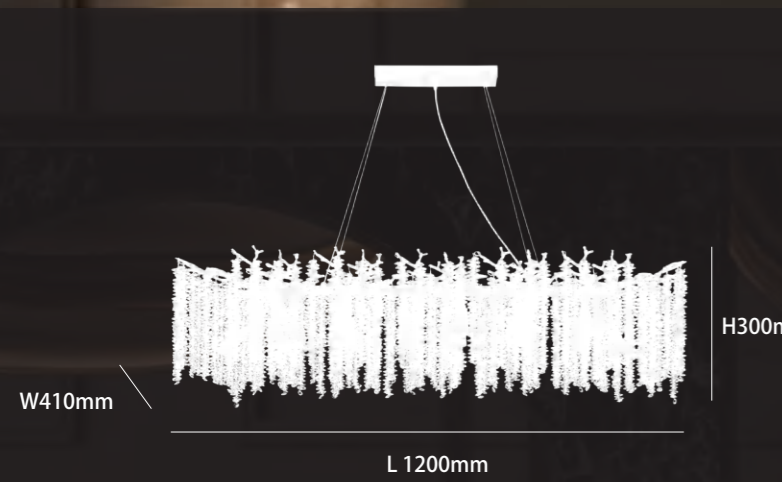

DSMZ-11007GD07

COLOR: Golden

MATERIAL:Aluminum + crystal

SOCKET:G9*14PCS

H300mm

W410mm

L 1200mm