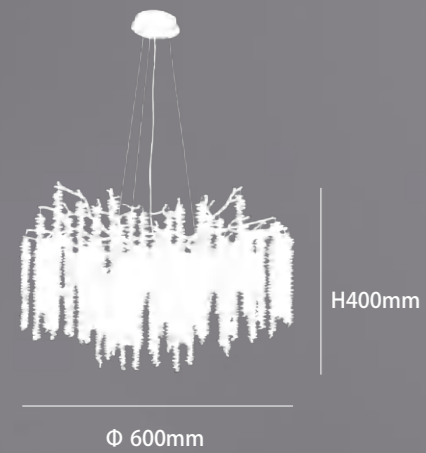

DSMZ-11002GD06

COLOR: Golden

MATERIAL:Aluminum + crystal

SOCKET:G9*8PCS