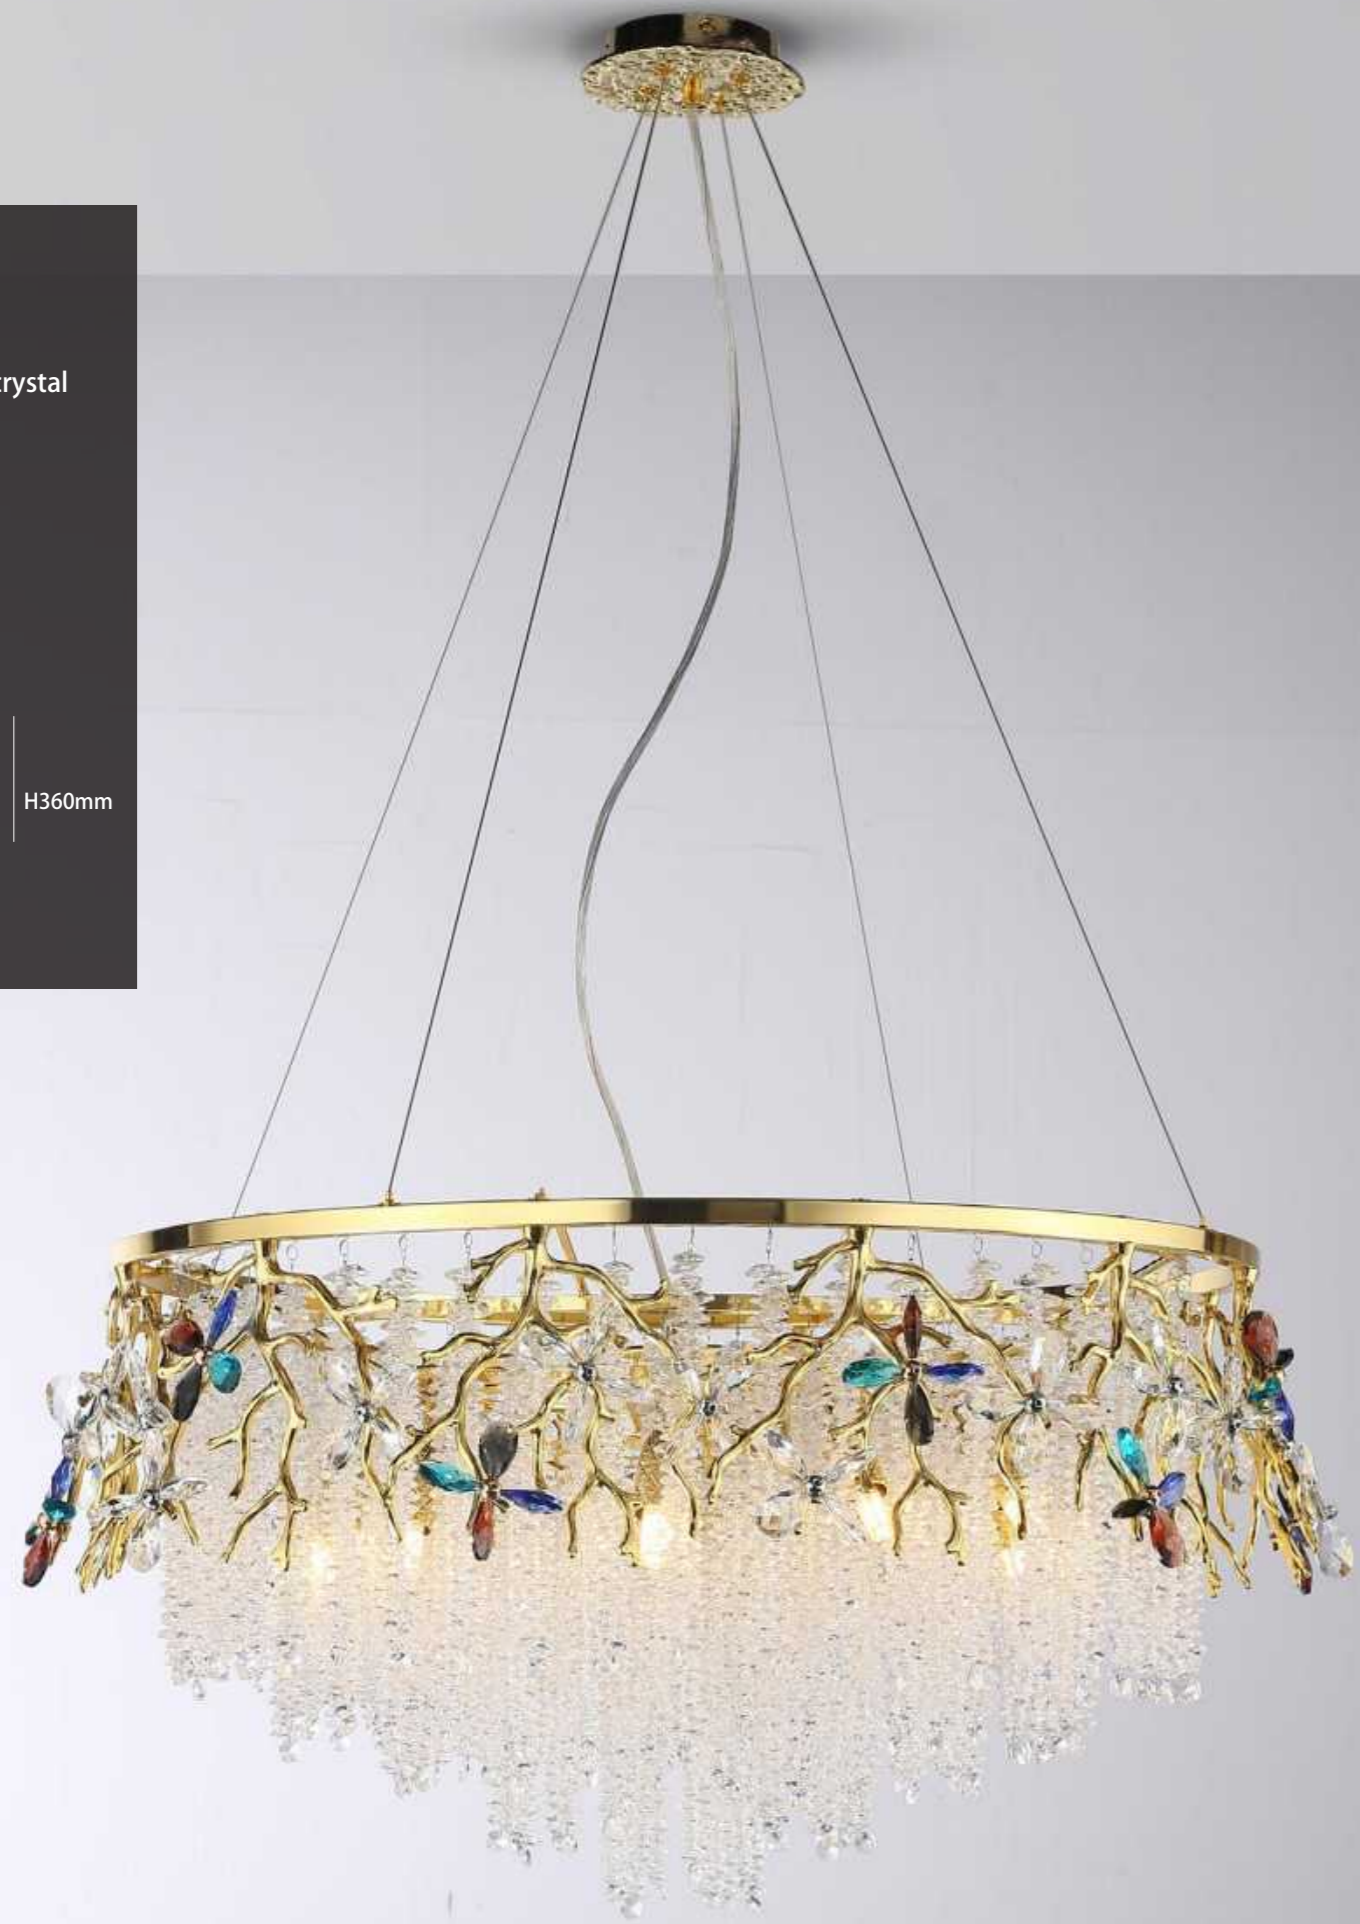

H400mm

D 1000mm

DSMZ-11016GD

COLOR: Golden

MATERIAL:Aluminum + crystal

SOCKET:G9*12PCS

H360mm

D 800mm