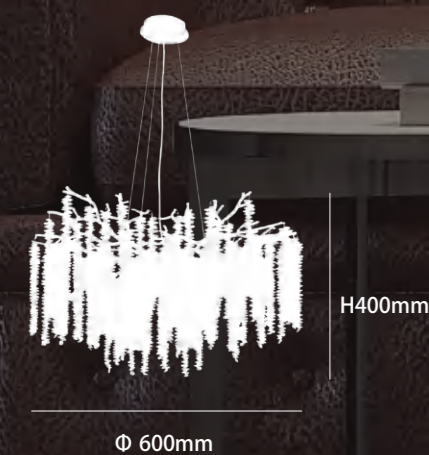

DSMZ-11002GB07
COLOR: Green bronze
MATERIAL:Aluminum + crystal
SOCKET:G9*8PCS