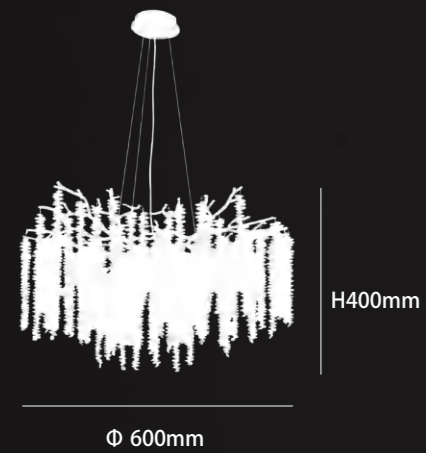

DSMZ-11002GD07

COLOR: Golden
MATERIAL:Aluminum + crystal
SOCKET:G9*8PCS