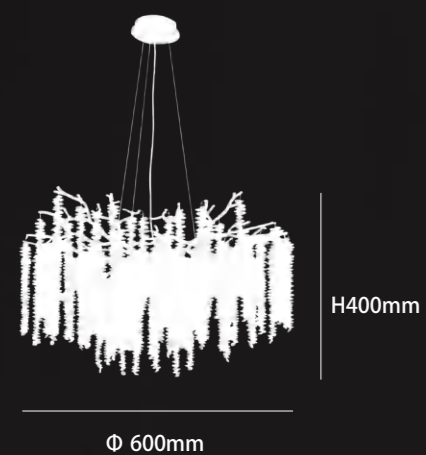

DSMZ-11002GD02

COLOR: Golden
MATERIAL:Aluminum + crystal
SOCKET:G9*8PCS