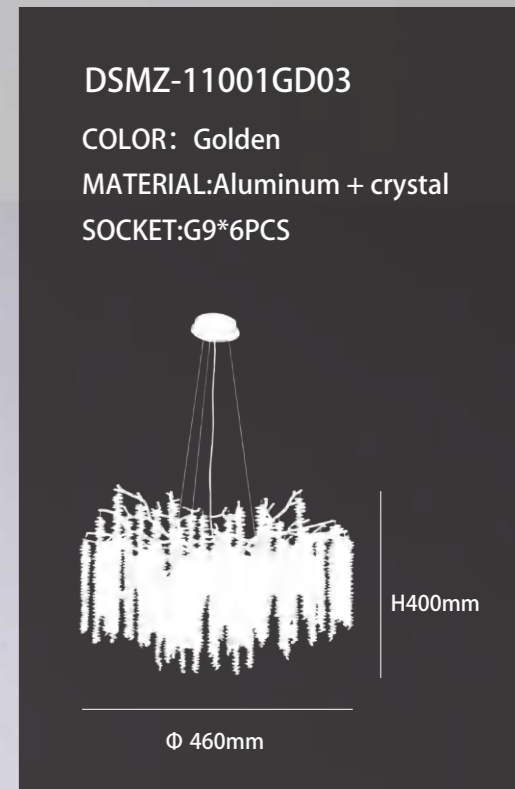

DSMZ-11003GD03

COLOR: Golden

MATERIAL: Aluminum + crystal

SOCKET: G9*10PCS

H400mm

Φ 760mm

DSMZ-11001GD03

COLOR: Golden