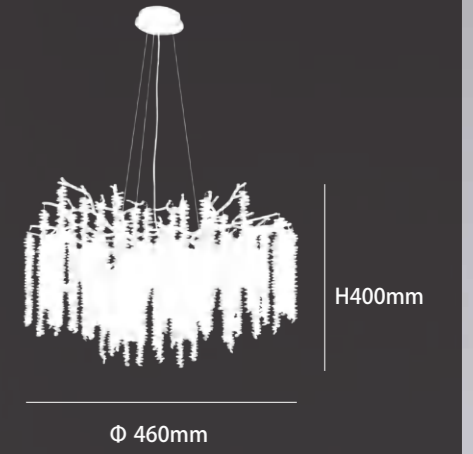

DSMZ-11001GD05

COLOR: Golden
MATERIAL: Aluminum + crystal
SOCKET: G9*6PCS