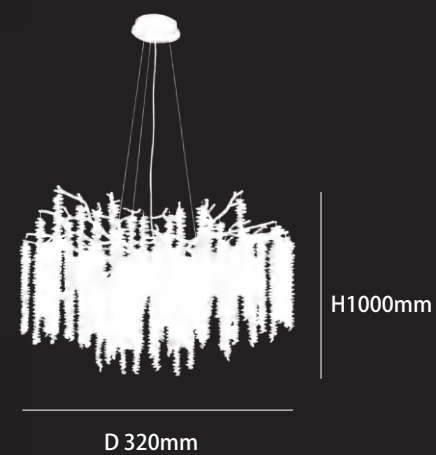

DSMZ-61008GD05

COLOR: Golden

MATERIAL: Aluminum + crystal

SOCKET: G9*25PCS