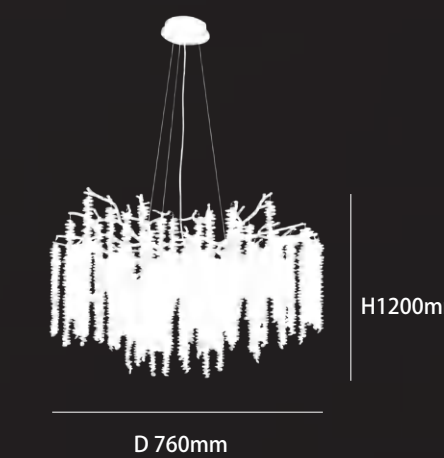

SOCKET: G9*25PCS

DSMZ-61003GD05

COLOR: Golden

MATERIAL: Aluminum + crystal

SOCKET: G9*25PCS

DSMZ-61002GD05
COLOR: Golden
MATERIAL: Aluminum + crystal
SOCKET: G9*39PCS

DSMZ-61004GD05
COLOR: Golden
MATERIAL: Aluminum + crystal
SOCKET: G9*15PCS