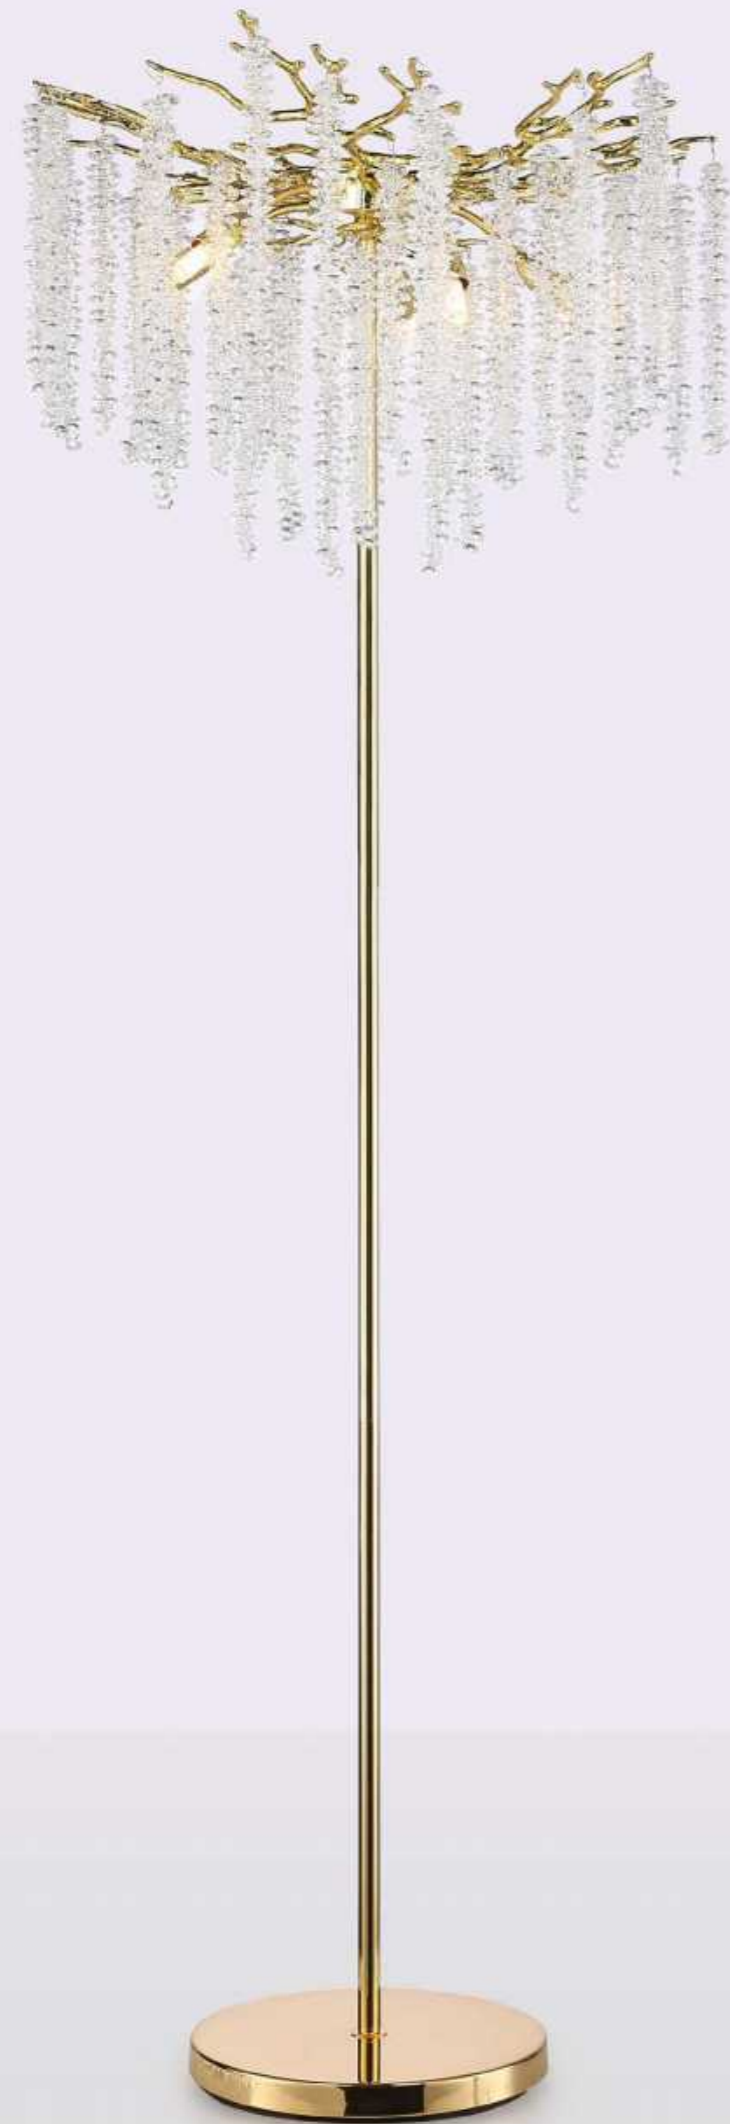

L325mm

W 395mm

DSMZ-31001CH01

COLOR: Chrome

MATERIAL:Aluminum + crystal

SOCKET:G9*2PCS

L240mm

W 255mm