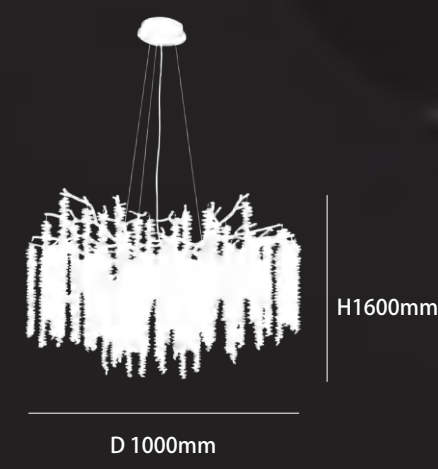

DSMZ-61002GD01
COLOR: Golden
MATERIAL: Aluminum + crystal
SOCKET: G9*39PCS

DSMZ-61008GD01
COLOR: Golden
MATERIAL: Aluminum + crystal
SOCKET: G9*25PCS