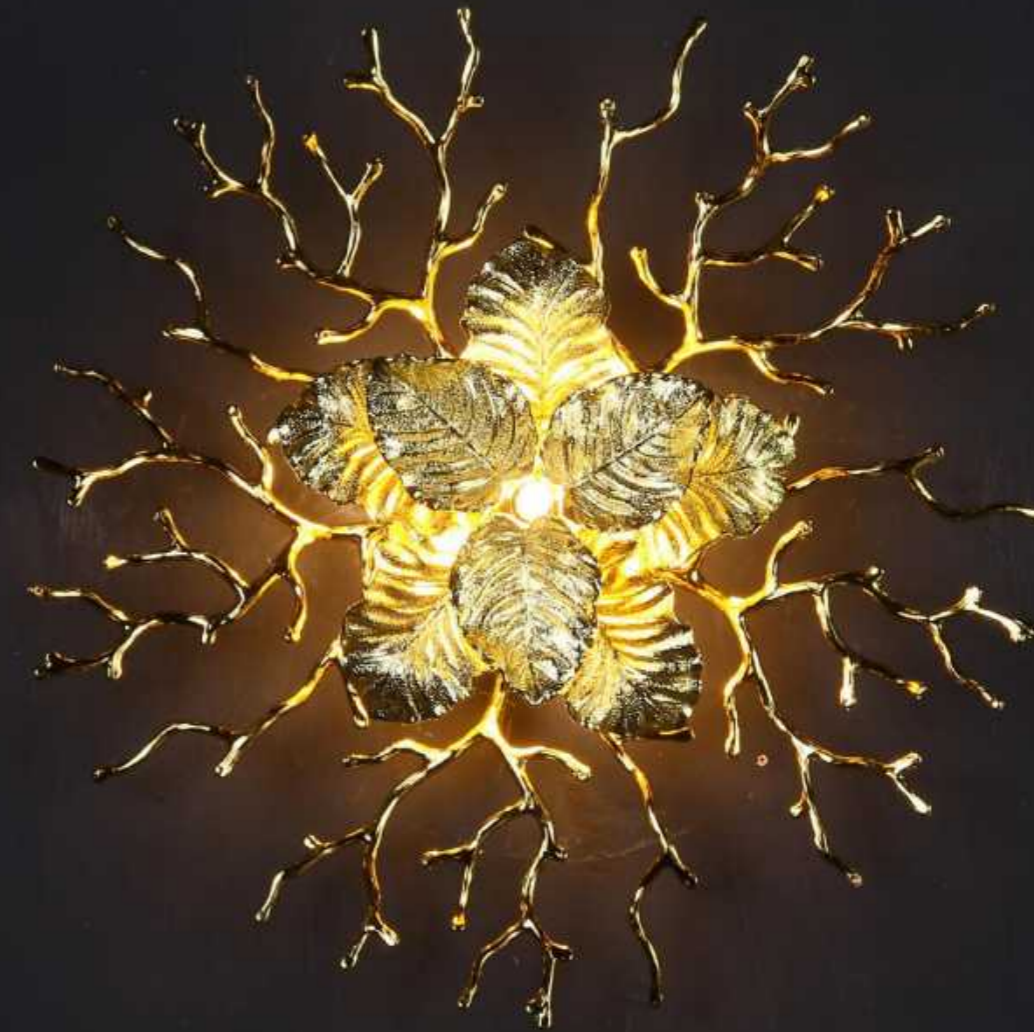

COLOR: Golden

MATERIAL:Aluminum

SOCKET:G9*6PCS

H150mm

D700mm

DSMZ-31004GD

COLOR: Golden

MATERIAL:Aluminum