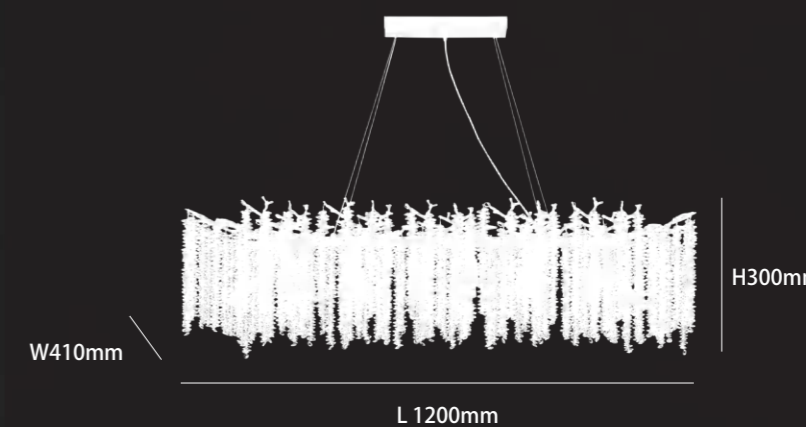

DSMZ-11007CH07
COLOR: Chrome
MATERIAL: Aluminum + crystal
SOCKET: G9*14PCS