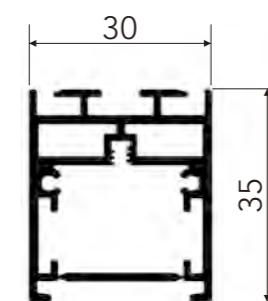

ROUND SHAPE PENDANT/ HANDING PROFILE SERIES WITH SPOTING

圆形吊灯带透镜射灯系列

配件 Accessories

安装 installation

GR-3035

ROUND SHAPE PENDANT/ HANDING PROFILE SERIES WITH DIFFUSE LIGHTING EFFECT

圆形吊灯系列

GR-2020