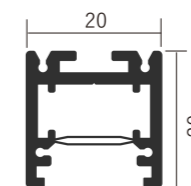

ROUND SHAPE PENDANT/ HANDING PROFILE SERIES WITH SPOTING

圆形吊灯带透镜射灯系列

配件 Accessories

安装 installation

GR-3035

ROUND SHAPE PENDANT/ HANDING PROFILE SERIES WITH DIFFUSE LIGHTING EFFECT

圆形吊灯系列

GR-2020