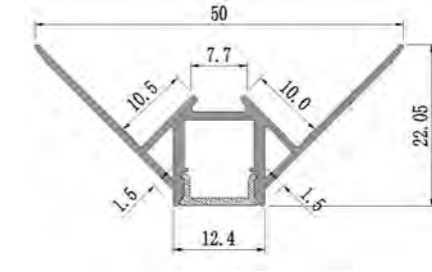

配件 Accessories

安装 installation

Recessed