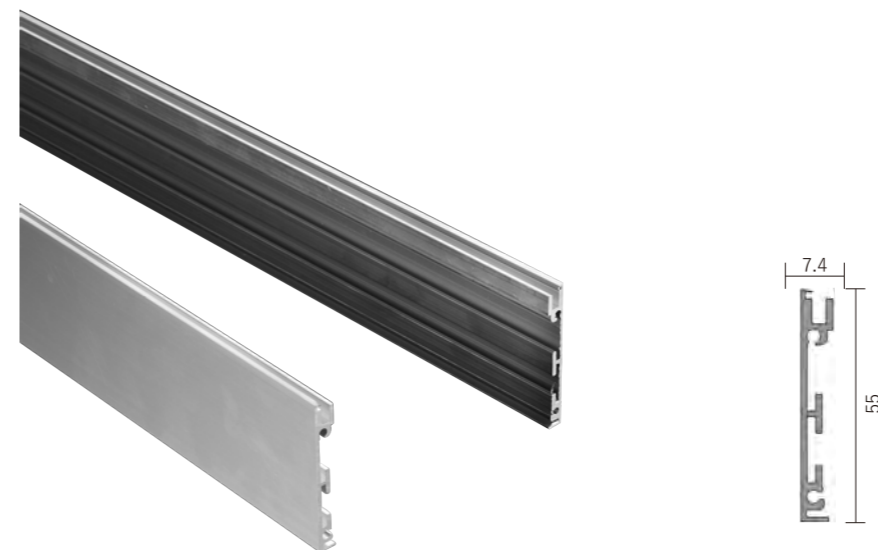

G-4335-R

配件 Accessories

安装 installation

G-4642-R

PENDANT/HANGING PROFILE SERIES WITH DIFFUSE LIGHTING EFFECT

吊灯系列

G-0101

配件 Accessories