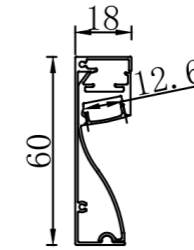

G-1860

配件 Accessories

安装 installation

配件 Accessories

安装 installation