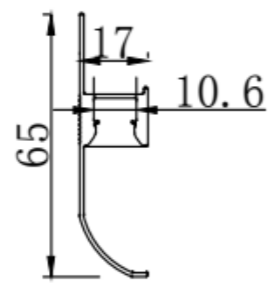

安装 installation

安装 installation