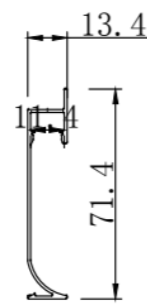

G-7114

配件 Accessories

安装 installation

G-7117

安装 installation