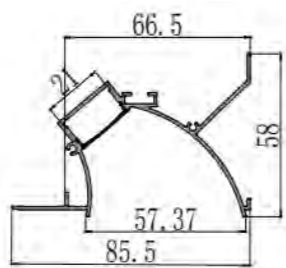

配件 Accessories

安装 installation

Recessed

配件 Accessories

安装 installation

Recessed