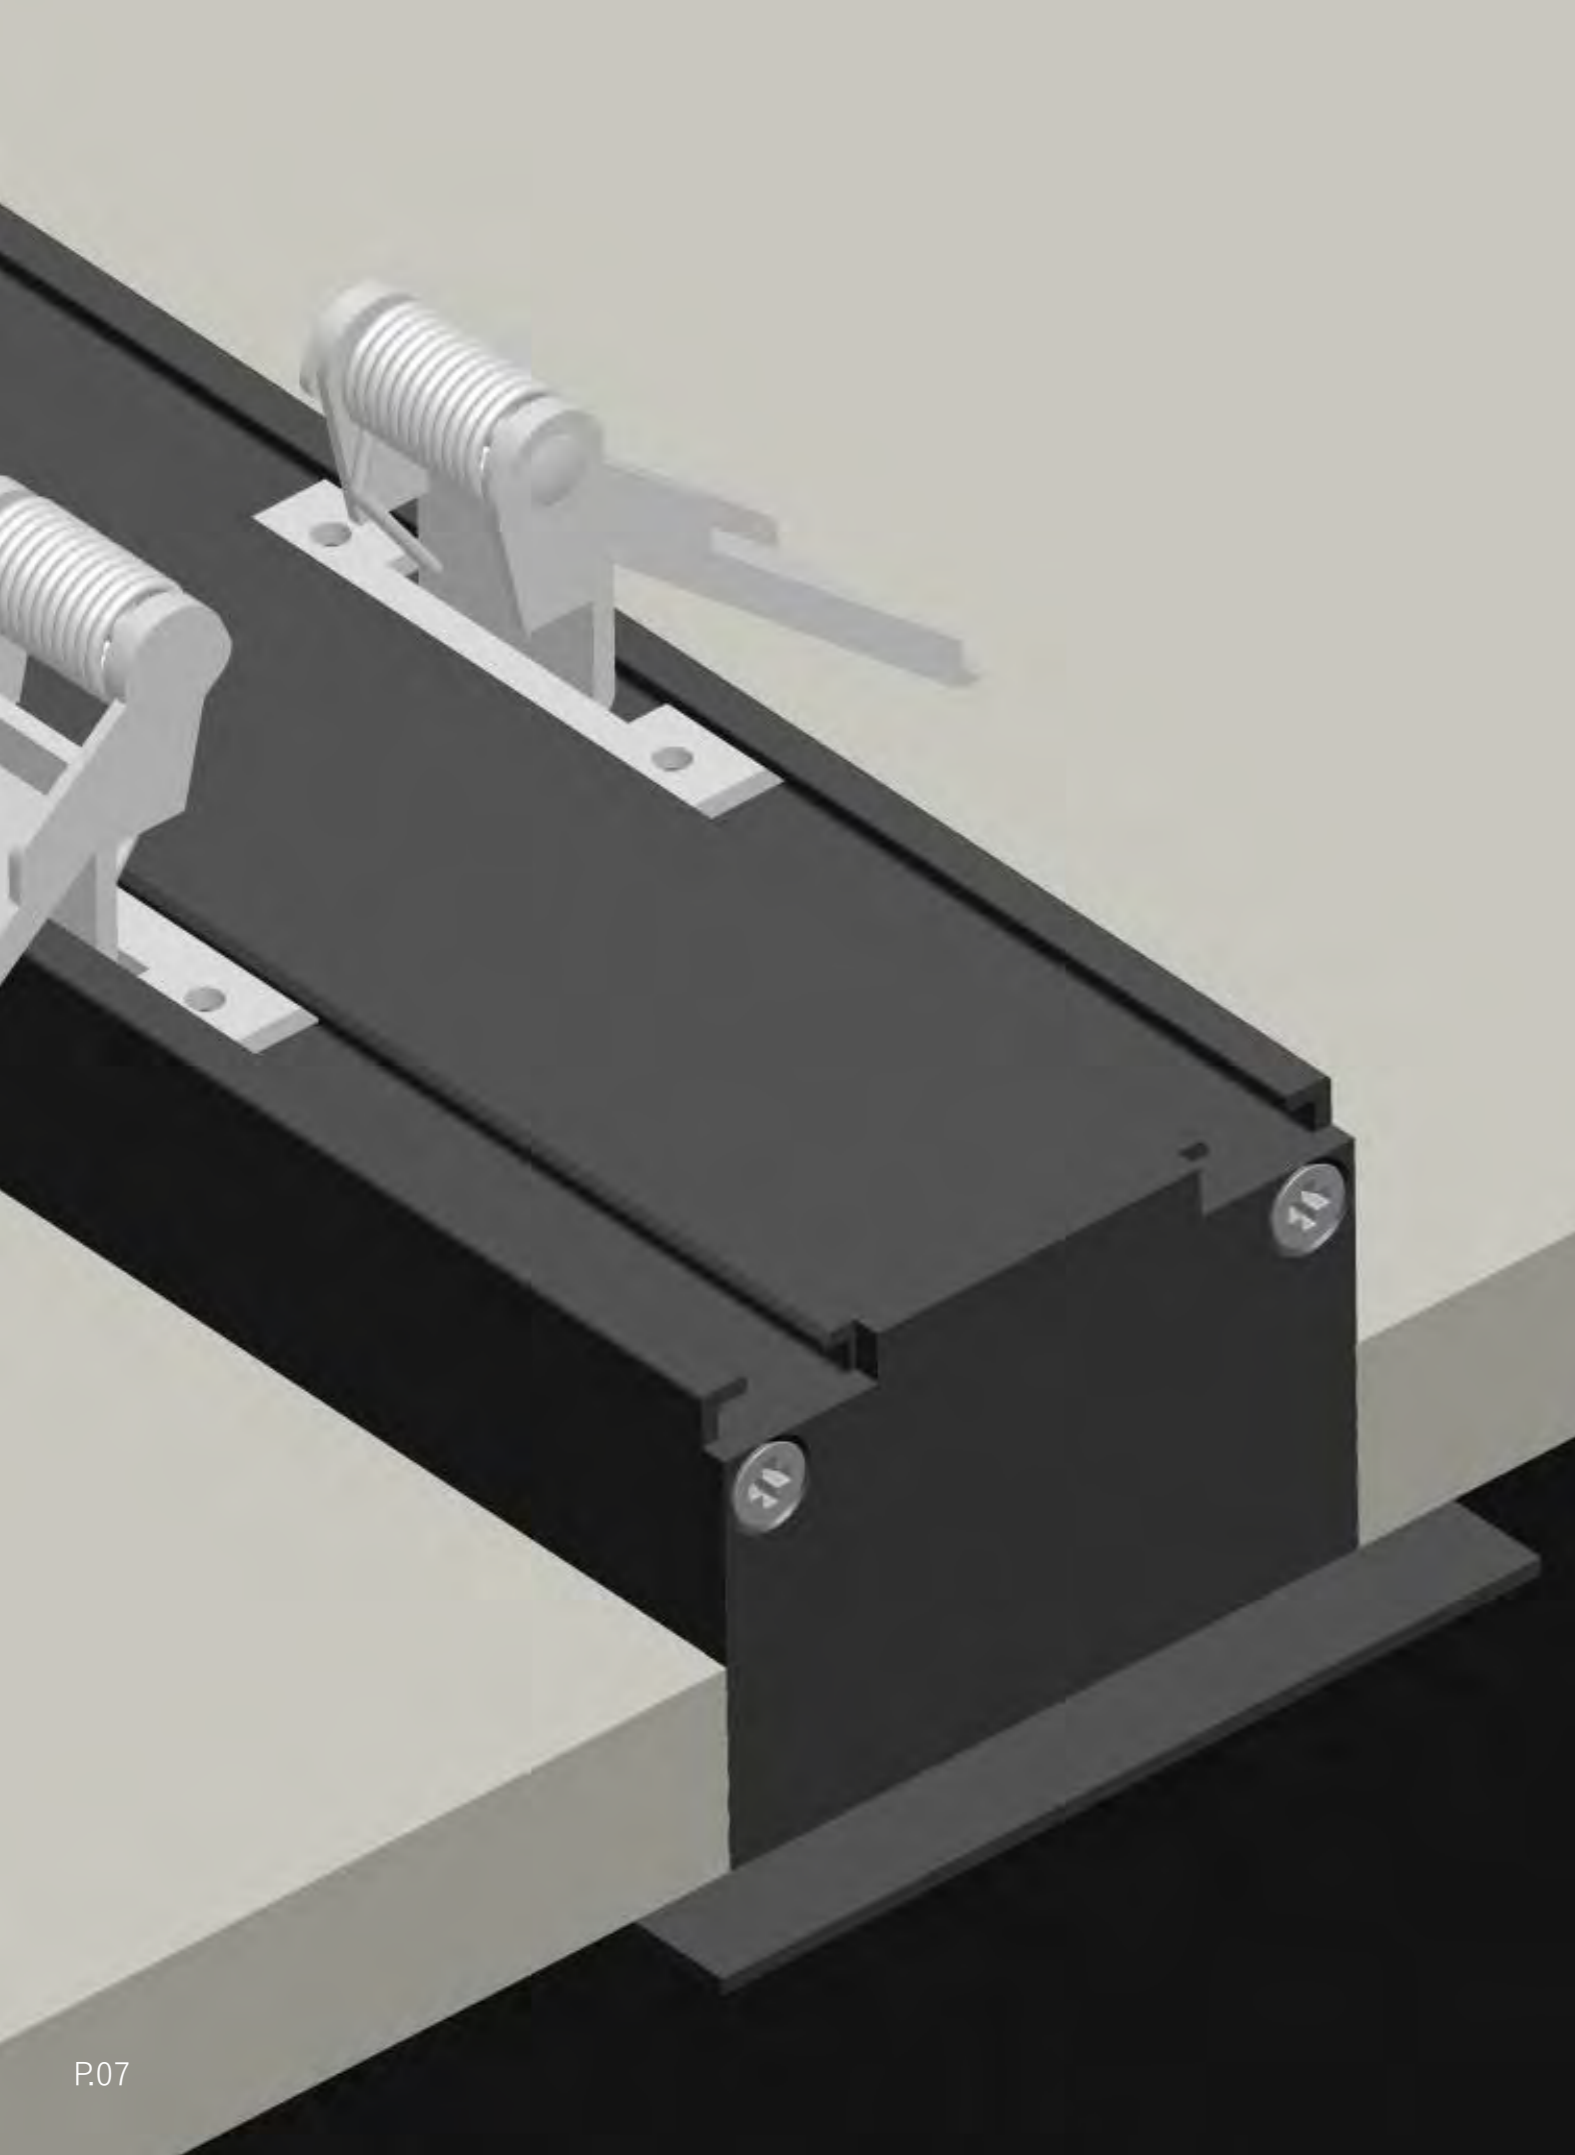

配件 Accessories

安装 installation

G-4642-R