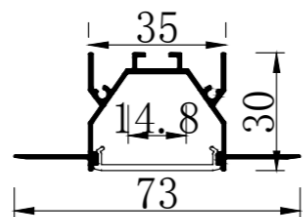

Q6

配件 Accessories

安装 installation

Recessed

Q7

配件 Accessories

安装 installation

Recessed

Q8

配件 Accessories

安装 installation

Recessed