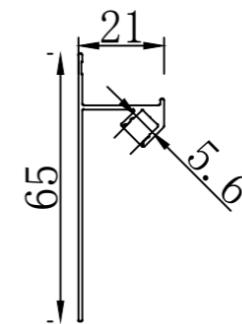

安装 installation

安装 installation