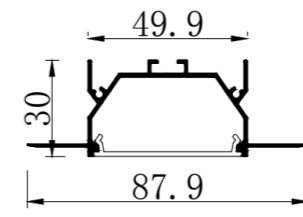

Q6

配件 Accessories

安装 installation

Recessed

Q7

配件 Accessories

安装 installation

Recessed

Q8

配件 Accessories

安装 installation

Recessed