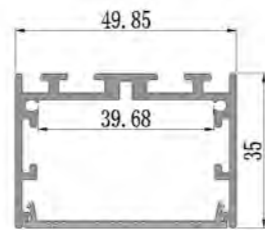

安装 installation

GR-5035