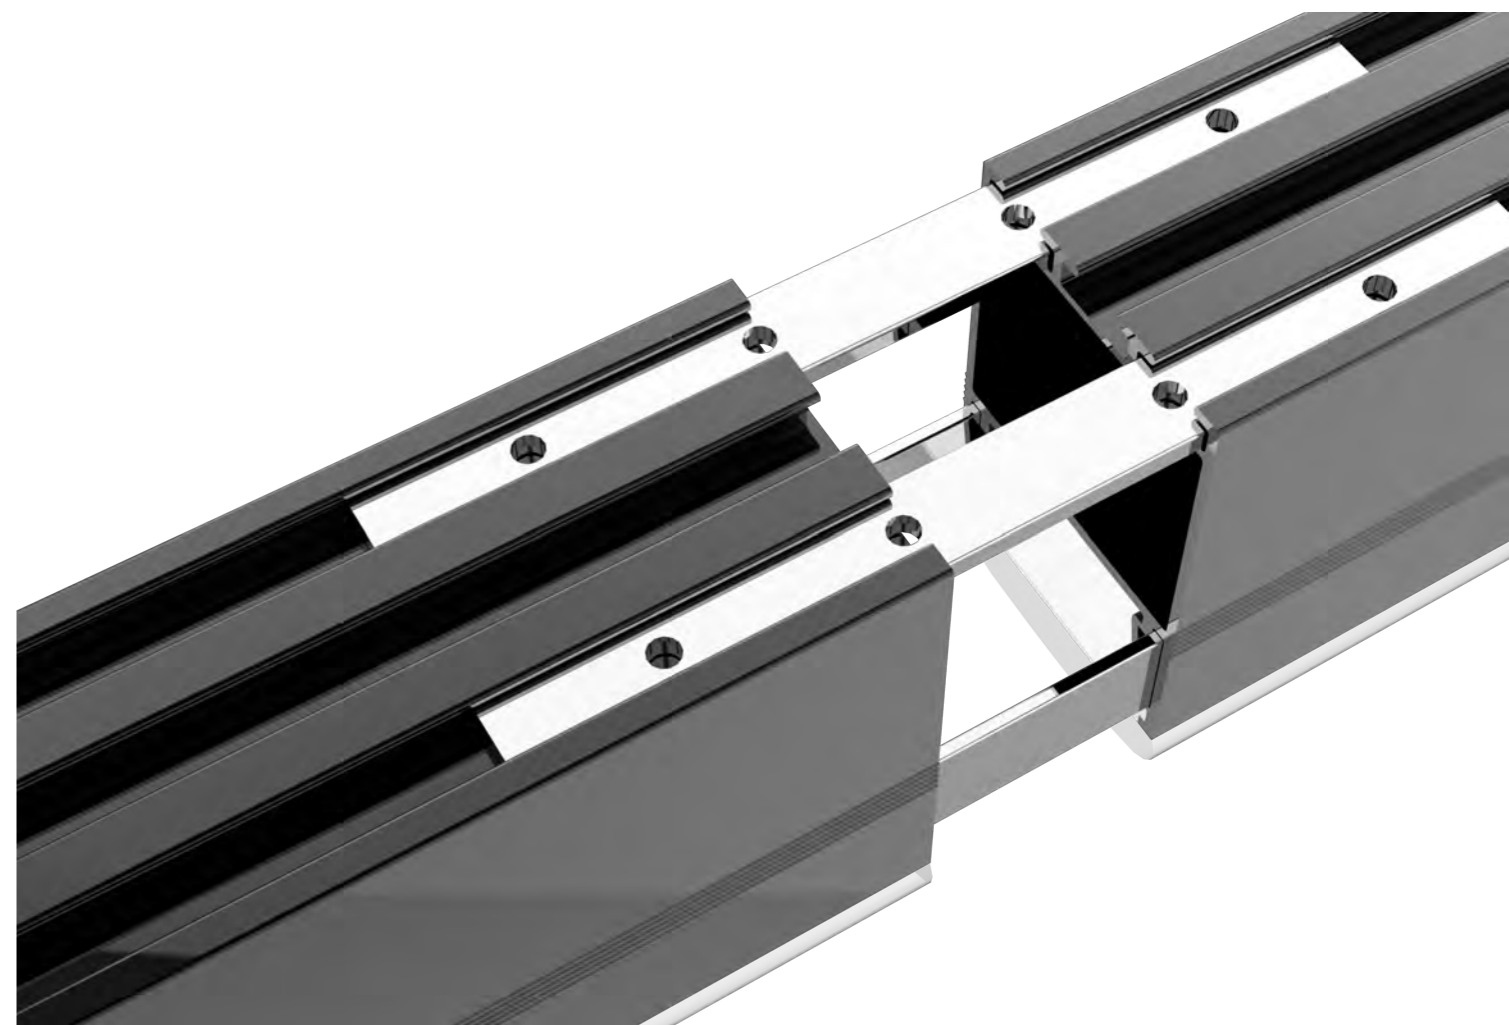

G-20040-B

配件 Accessories

安装 installation

-  Pendant
-  Surface Mounted
-  Surface Mounted

G-4020

配件 Accessories

安装 installation

-  Pendant
-  Surface Mounted
-  Surface Mounted