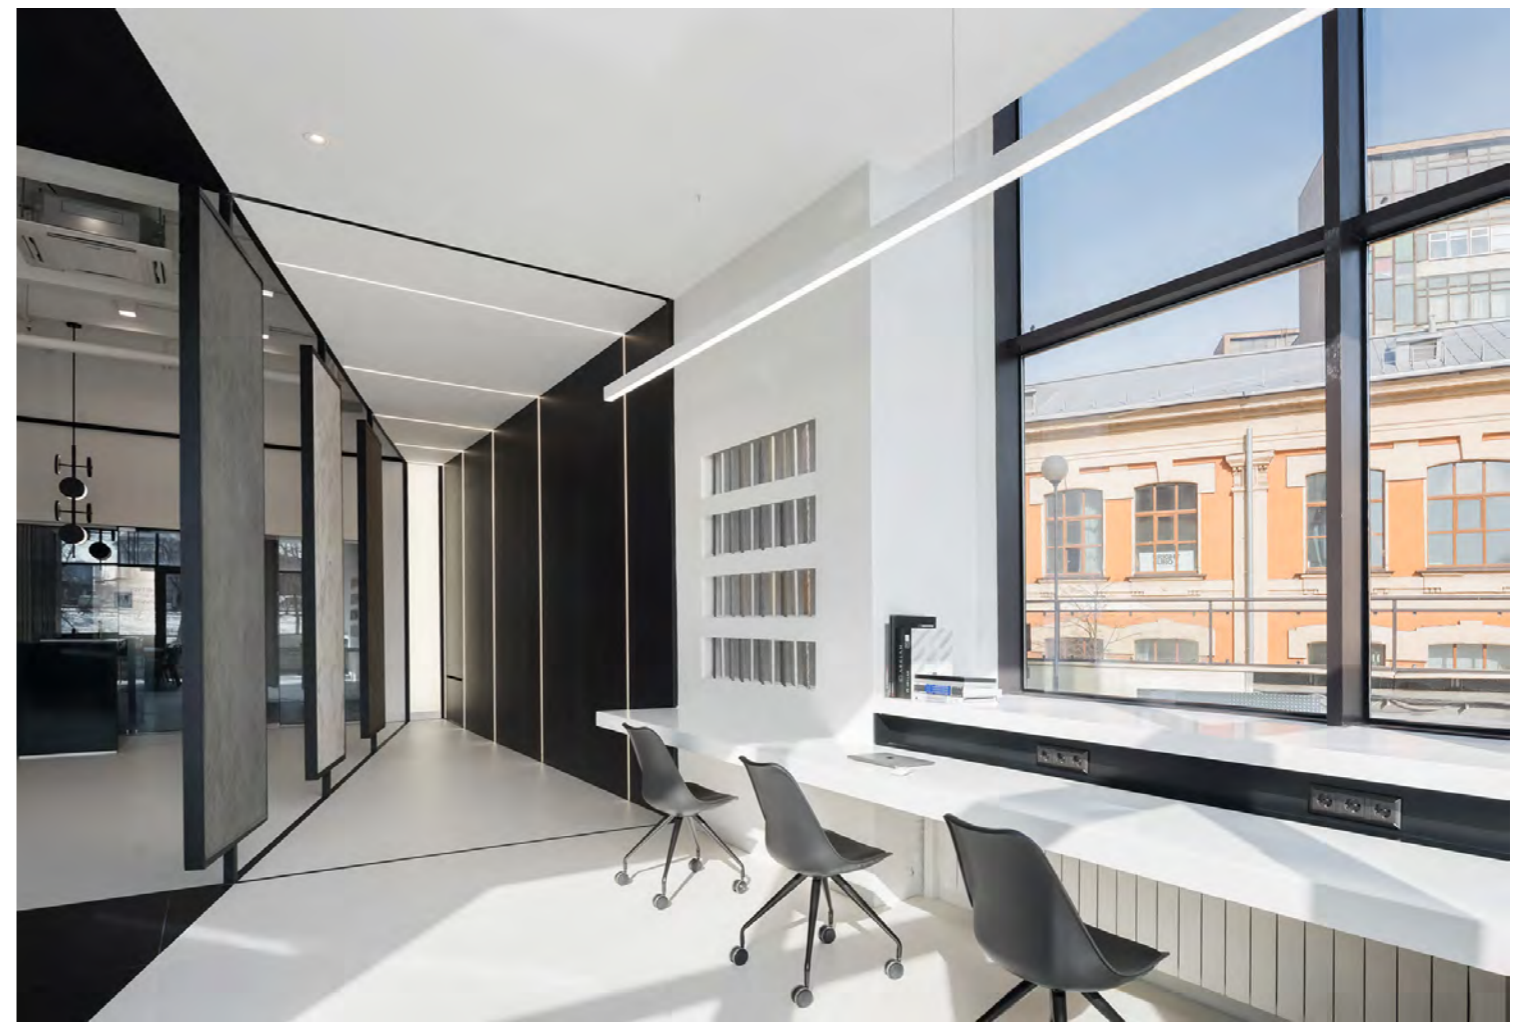

配件 Accessories

安装 installation

- Pendant
- Surface Mounted
- Surface Mounted

G-15060