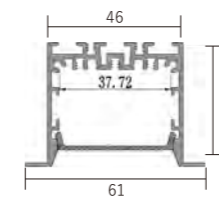

配件 Accessories

安装 installation

G-4642-R