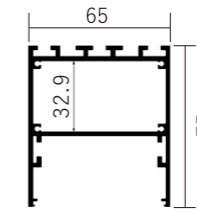

GR-6575

配件 Accessories

安装 installation

GR-5035

配件 Accessories

安装 installation

GR-0868

安装 installation