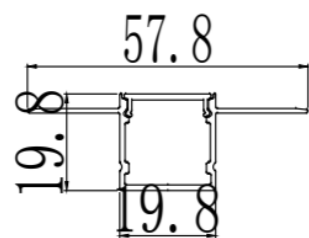

配件 Accessories

安装 installation

安装 installation