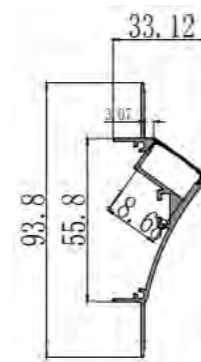

配件 Accessories

安装 installation

Recessed

配件 Accessories

安装 installation

Recessed