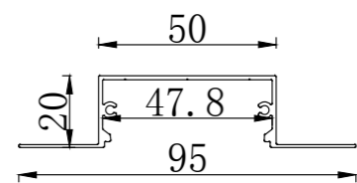

安装 installation

Q17

配件 Accessories

安装 installation

Q18