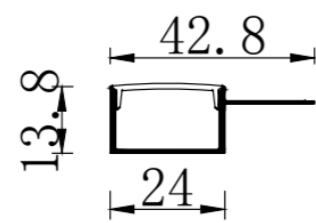

配件 Accessories

安装 installation

配件 Accessories

安装 installation