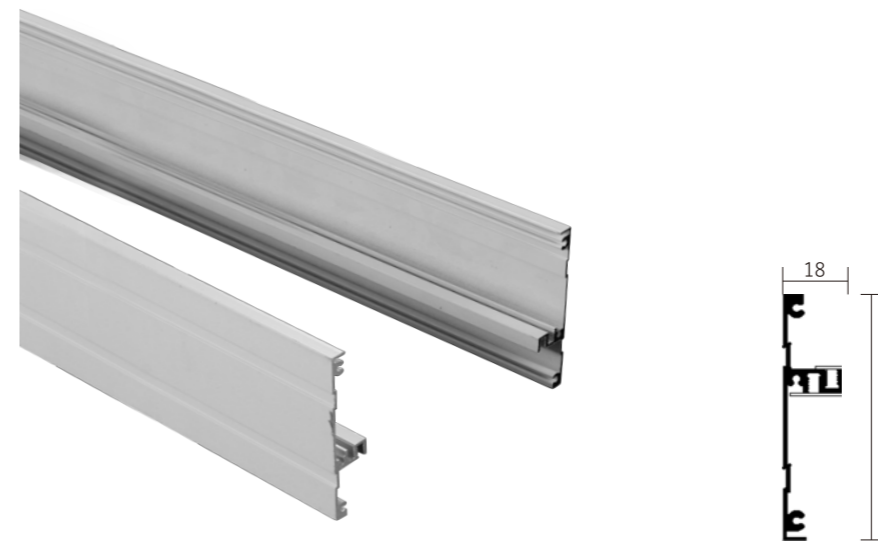

配件 Accessories

安装 installation