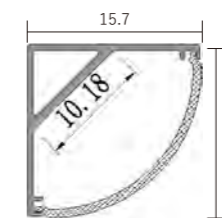

配件 Accessories

安装 installation