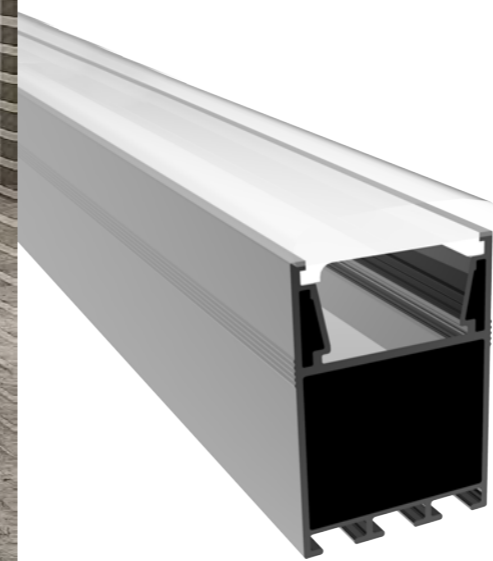

G-20040-B

配件 Accessories

安装 installation

-  Pendant
-  Surface Mounted
-  Surface Mounted

G-4020

配件 Accessories

安装 installation

-  Pendant
-  Surface Mounted
-  Surface Mounted