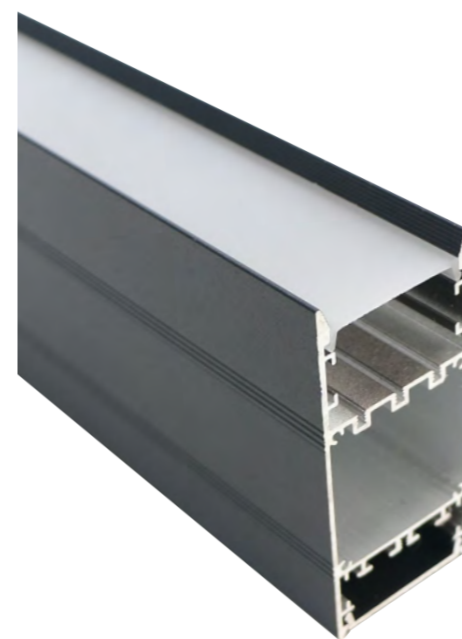

配件 Accessories

安装 installation

G-46100

配件 Accessories

安装 installation