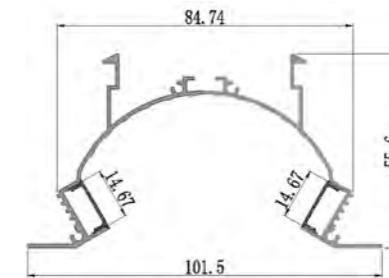

配件 Accessories

安装 installation

Recessed