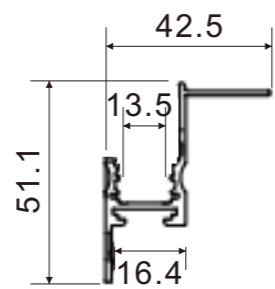

安装 installation

Q4151