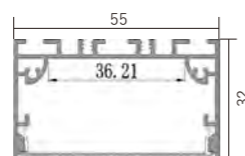

G-5035

配件 Accessories

安装 installation

- Pendant
- Surface Mounted
- Surface Mounted

G-5535-L

配件 Accessories

安装 installation

- Pendant
- Surface Mounted
- Surface Mounted

G-5532-L

配件 Accessories

安装 installation

- Pendant
- Surface Mounted
- Surface Mounted

G-7040-L

配件 Accessories

安装 installation

- Pendant
- Surface Mounted
- Surface Mounted