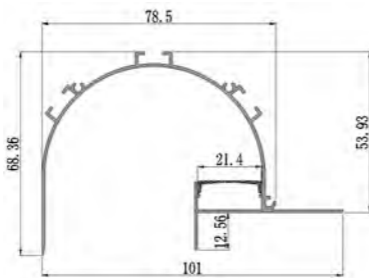

配件 Accessories

安装 installation

Recessed

配件 Accessories

安装 installation

Recessed