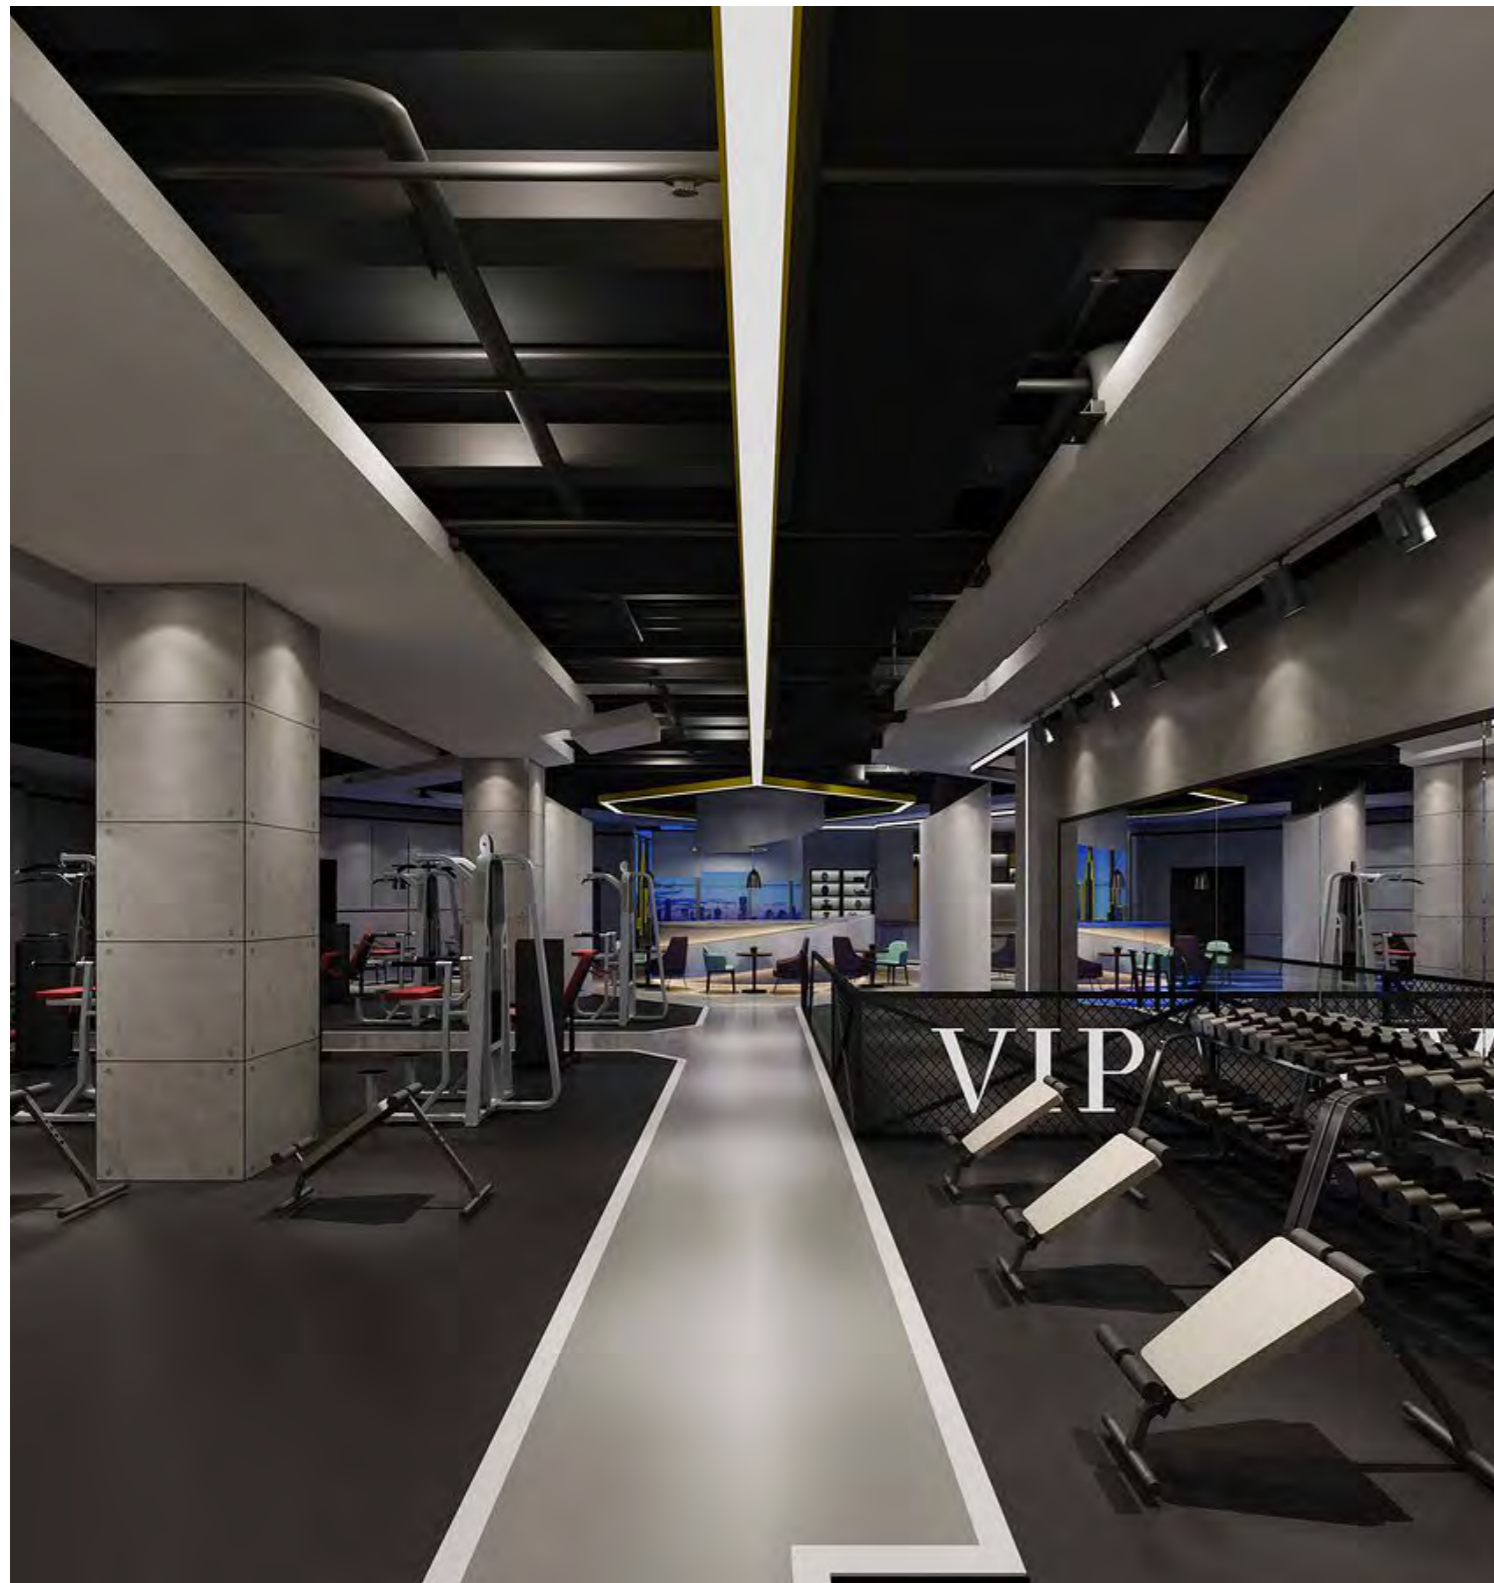

PENDANT/HANGING PROFILE SERIES WITH DIFFUSE LIGHTING EFFECT

吊灯系列

G-0101

配件 Accessories

安装 installation