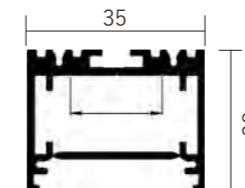

安装 installation