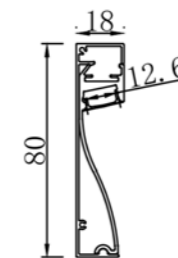

安装 installation