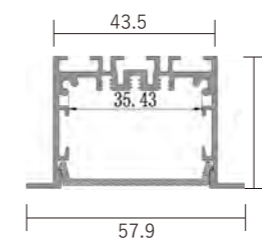

安装 installation

RECESS PROFILE SERIES WITH SPOTTING & DIFFUSE EFFECT

带透镜二合一嵌入式灯光系列

G-3839-R

配件 Accessories

安装 installation

配件 Accessories

安装 installation