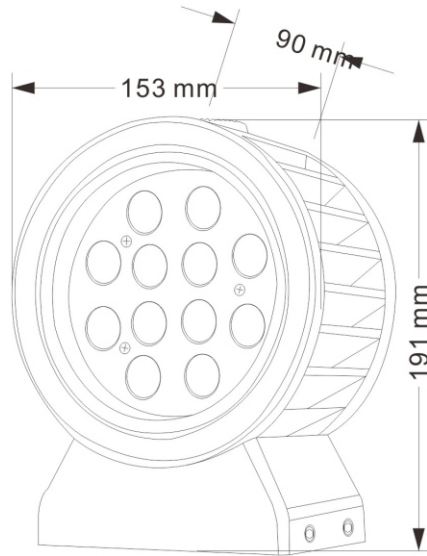

MODEL:
G-235-M

SIZE:
Φ 235*91*H282mm

WATTAGE:
100W

MODEL:
G-235H-M

SIZE:
Φ 235*160*H282mm

WATTAGE:
100W

MODEL:
G-103-F

SIZE:
Φ 103*89*H142mm

WATTAGE:
10W

MODEL:
G-103H-F

SIZE:
Φ 103*158*H142mm

WATTAGE:
10W

MODEL:
G-123-F

SIZE:
Φ 123*90*H162mm

WATTAGE:
18W

MODEL:
G-123H-F

SIZE:
Φ 123*160*H162mm

WATTAGE:
18W

MODEL:
G-153-F

SIZE:
Φ 153*90*H191mm

WATTAGE:
36W

MODEL:
G-153H-F

SIZE:
Φ 153*159*H191mm

WATTAGE:
36W

MODEL:
G-165-F

SIZE:
Φ 165*90*H203mm

WATTAGE:
48W

MODEL:
G-165H-F

SIZE:
Φ 165*160*H203mm

WATTAGE:
48W

MODEL:
G-195-F

SIZE:
Φ 195*91*H231mm