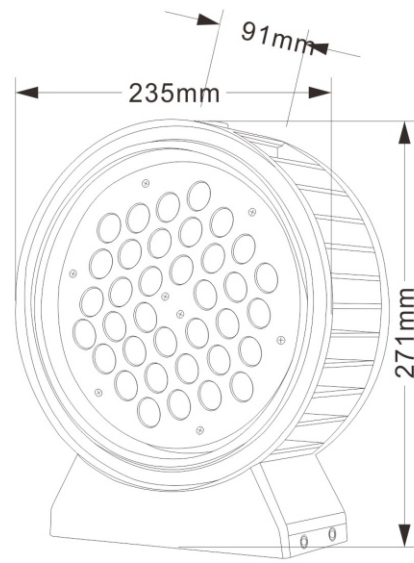

MODEL:
G-235-M

SIZE:
Φ 235*91*H282mm

WATTAGE:
100W

MODEL:
G-235H-M

SIZE:
Φ 235*160*H282mm

WATTAGE:
100W

MODEL:
G-103-F

SIZE:
Φ 103*89*H142mm

SIZE:
Φ 123*160*H162mm

WATTAGE:
18W

MODEL:
G-153-F

SIZE:
Φ 153*90*H191mm

WATTAGE:
36W

MODEL:
G-153H-F

SIZE:
Φ 153*159*H191mm

WATTAGE:
36W

MODEL:
G-165-F

SIZE:
Φ 165*90*H203mm

WATTAGE:
48W

MODEL:
G-165H-F

SIZE:
Φ 165*160*H203mm

WATTAGE:
48W

MODEL:
G-195-F

SIZE:
Φ 195*91*H231mm

WATTAGE:
72W

MODEL:
G-195H-F

SIZE:
Φ 195*160*H231mm

WATTAGE:
72W

MODEL:
G-235-F

SIZE:
Φ235*91*H271mm

WATTAGE:
100W

MODEL:
G-235H-F