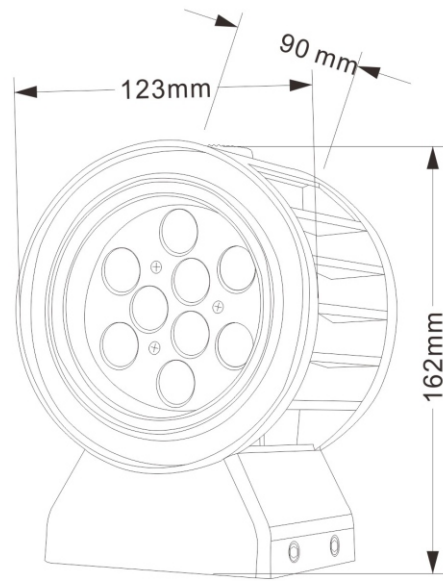

SIZE:
Φ 165*160*H215mm

WATTAGE:
48W

MODEL:
G-195-M

SIZE:
Φ 195*91*H277mm

WATTAGE:
72W

MODEL:
G-195H-M

SIZE:
Φ 195*160*H277mm

WATTAGE:
72W

MODEL:
G-235-M

SIZE:
Φ 235*91*H282mm

WATTAGE:
100W

MODEL:
G-235H-M

SIZE:
Φ 235*160*H282mm

WATTAGE:
100W

MODEL:
G-103-F

SIZE:
Φ 103*89*H142mm

WATTAGE:
10W

MODEL:
G-103H-F

SIZE:
Φ 103*158*H142mm

WATTAGE:
10W

MODEL:
G-123-F

SIZE:
Φ 123*90*H162mm

WATTAGE:
18W

MODEL:
G-123H-F

MODEL:
G-165-F

SIZE:
Φ 165*90*H203mm

WATTAGE:
48W

MODEL:
G-165H-F

SIZE:
Φ 165*160*H203mm

WATTAGE:
48W

MODEL:
G-195-F

SIZE:
Φ 195*91*H231mm