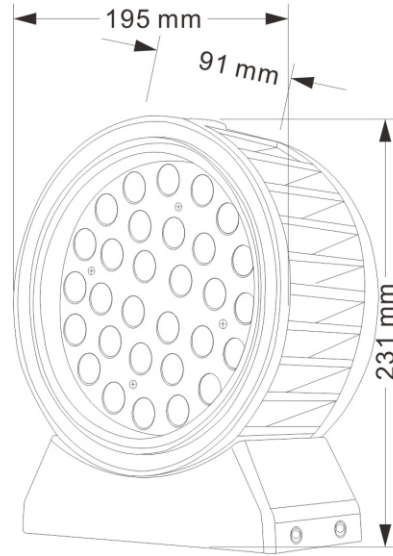

MODEL:
G-235-M

SIZE:
Φ 235*91*H282mm

WATTAGE:
100W

MODEL:
G-235H-M

SIZE:
Φ 235*160*H282mm

WATTAGE:
100W

MODEL:
G-103-F

SIZE:
Φ 103*89*H142mm

SIZE:
Φ 123*160*H162mm

WATTAGE:
18W

MODEL:
G-153-F

SIZE:
Φ 153*90*H191mm

WATTAGE:
36W

MODEL:
G-153H-F

SIZE:
Φ 153*159*H191mm

WATTAGE:
36W

MODEL:
G-165-F

SIZE:
Φ 165*90*H203mm

WATTAGE:
48W

MODEL:
G-165H-F

SIZE:
Φ 165*160*H203mm

WATTAGE:
48W

MODEL:
G-195-F

SIZE:
Φ 195*91*H231mm

WATTAGE:
72W

MODEL:
G-195H-F

SIZE:
Φ 195*160*H231mm

WATTAGE:
72W

MODEL:
G-235-F

SIZE:
Φ235*91*H271mm

WATTAGE:
100W

MODEL:
G-235H-F