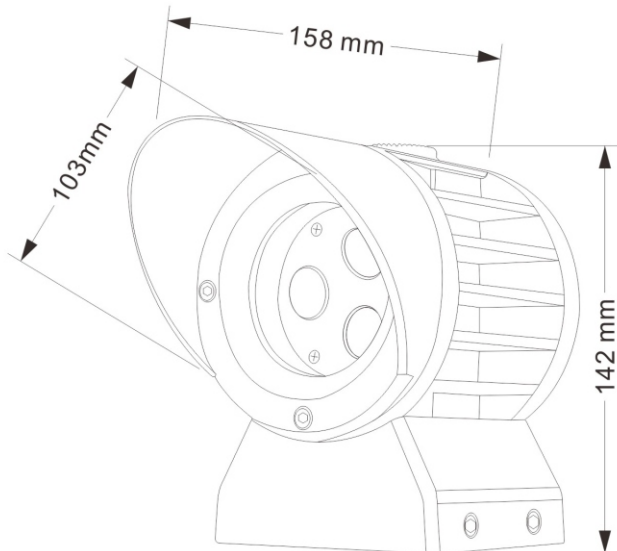

WATTAGE:
36W

MODEL:
G-153H-M

SIZE:
Φ 153*159*H181mm

WATTAGE:
36W

MODEL:
G-165-M

SIZE:
Φ 165*90*H215mm

WATTAGE:
48W

MODEL:
G-165H-M

SIZE:
Φ 165*160*H215mm

WATTAGE:
48W

MODEL:
G-195-M

SIZE:
Φ 195*91*H277mm

WATTAGE:
72W

MODEL:
G-195H-M

SIZE:
Φ 195*160*H277mm

WATTAGE:
72W

MODEL:
G-235-M

SIZE:
Φ 235*91*H282mm

WATTAGE:
100W

MODEL:
G-235H-M

SIZE:
Φ 235*160*H282mm

WATTAGE:
100W

MODEL:
G-103-F

SIZE:
Φ 103*89*H142mm

WATTAGE:
10W

MODEL:
G-103H-F

SIZE:
Φ 103*158*H142mm

WATTAGE:
10W

MODEL:
G-123-F

SIZE:
Φ 123*90*H162mm

WATTAGE:
18W

MODEL:
G-123H-F