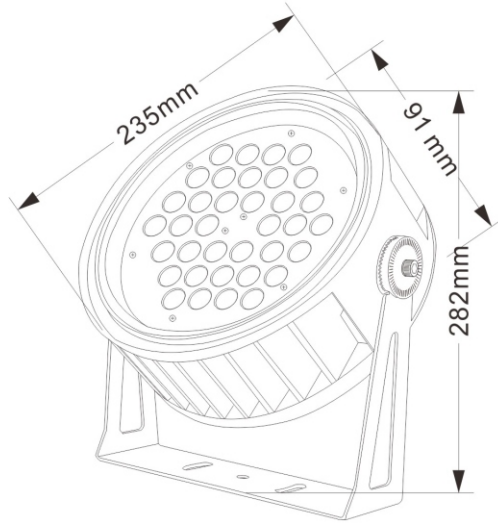

WATTAGE:
36W

MODEL:
G-153H-M

SIZE:
Φ 153*159*H181mm

WATTAGE:
36W

MODEL:
G-165-M

SIZE:
Φ 165*90*H215mm

WATTAGE:
48W

MODEL:
G-165H-M

SIZE:
Φ 165*160*H215mm

WATTAGE:
48W

MODEL:
G-195-M

SIZE:
Φ 195*91*H277mm

WATTAGE:
72W

MODEL:
G-195H-M

SIZE:
Φ 195*160*H277mm

WATTAGE:
72W

MODEL:
G-235-M

SIZE:
Φ 235*91*H282mm

WATTAGE:
100W

MODEL:
G-235H-M

SIZE:
Φ 235*160*H282mm

WATTAGE:
100W

MODEL:
G-103-F

SIZE:
Φ 103*89*H142mm

WATTAGE:
10W

MODEL:
G-103H-F

SIZE:
Φ 103*158*H142mm

WATTAGE:
10W

MODEL:
G-123-F

SIZE:
Φ 123*90*H162mm

WATTAGE:
18W

MODEL:
G-123H-F