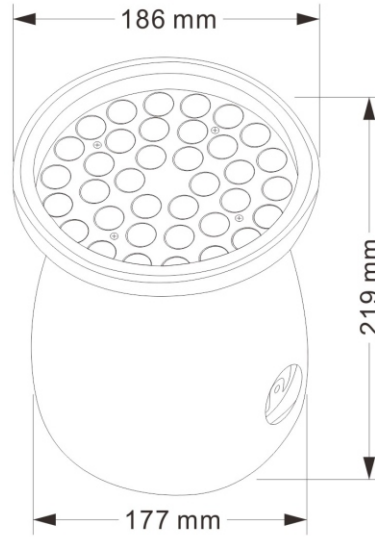

MODEL:
G-235-M

SIZE:
Φ 235*91*H282mm

WATTAGE:
100W

MODEL:
G-235H-M

SIZE:
Φ 235*160*H282mm

WATTAGE:
100W

MODEL:
G-103-F

SIZE:
Φ 103*89*H142mm

MODEL:
G-165-F

SIZE:
Φ 165*90*H203mm

WATTAGE:
48W

MODEL:
G-165H-F

SIZE:
Φ 165*160*H203mm

WATTAGE:
48W

MODEL:
G-195-F

SIZE:
Φ 195*91*H231mm

WATTAGE:
72W

MODEL:
G-195H-F

SIZE:
Φ 195*160*H231mm

WATTAGE:
72W

MODEL:
G-235-F

SIZE:
Φ235*91*H271mm

WATTAGE:
100W

MODEL:
G-235H-F

SIZE:
Φ235*160*H271mm

WATTAGE:
100W

MODEL:
G-177

SIZE:
Φ 177*Φ 186*H219mm

WATTAGE:
36W

MODEL:
G-186

SIZE:
Φ 186*Φ 177*H219mm

WATTAGE:
36W