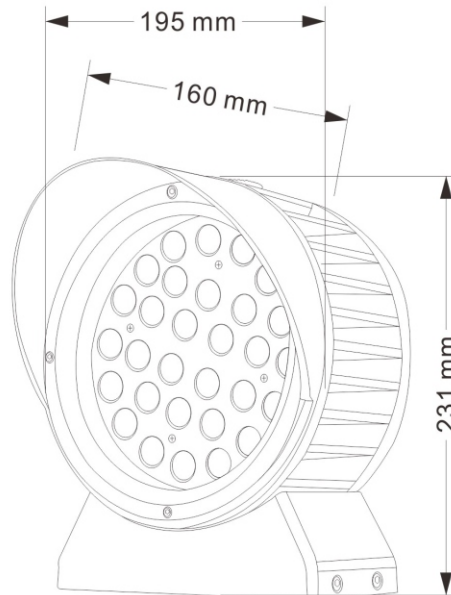

MODEL:
G-235-M

SIZE:
Φ 235*91*H282mm

WATTAGE:
100W

MODEL:
G-235H-M

SIZE:
Φ 235*160*H282mm

WATTAGE:
100W

MODEL:
G-103-F

SIZE:
Φ 103*89*H142mm

SIZE:
Φ 123*160*H162mm

WATTAGE:
18W

MODEL:
G-153-F

SIZE:
Φ 153*90*H191mm

WATTAGE:
36W

MODEL:
G-153H-F

SIZE:
Φ 153*159*H191mm

WATTAGE:
36W

MODEL:
G-165-F

SIZE:
Φ 165*90*H203mm

WATTAGE:
48W

MODEL:
G-165H-F

SIZE:
Φ 165*160*H203mm

WATTAGE:
48W

MODEL:
G-195-F

SIZE:
Φ 195*91*H231mm

WATTAGE:
72W

MODEL:
G-195H-F

SIZE:
Φ 195*160*H231mm

WATTAGE:
72W

MODEL:
G-235-F

SIZE:
Φ235*91*H271mm

WATTAGE:
100W

MODEL:
G-235H-F