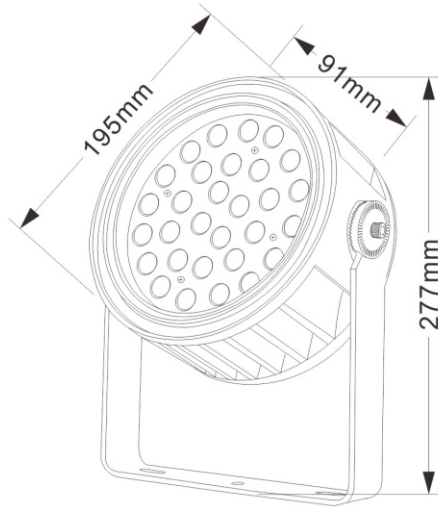

MODEL:
G-123-M

SIZE:
Φ 123*90*H160mm

WATTAGE:
18W

MODEL:
G-123H-M

SIZE:
Φ 123*160*H160mm

WATTAGE:
18W

MODEL:
G-153-M

SIZE:
Φ 153*90*H181mm

WATTAGE:
36W

MODEL:
G-153H-M

SIZE:
Φ 153*159*H181mm

WATTAGE:
36W

MODEL:
G-165-M

SIZE:
Φ 165*90*H215mm

WATTAGE:
48W

MODEL:
G-165H-M

SIZE:
Φ 165*160*H215mm

WATTAGE:
48W

MODEL:
G-195-M

SIZE:
Φ 195*91*H277mm

WATTAGE:
72W

MODEL:
G-195H-M

SIZE:
Φ 195*160*H277mm

WATTAGE:
72W

MODEL:
G-235-M

SIZE:
Φ 235*91*H282mm

WATTAGE:
100W

MODEL:
G-235H-M

SIZE:
Φ 235*160*H282mm

WATTAGE:
100W

MODEL:
G-103-F

SIZE:
Φ 103*89*H142mm