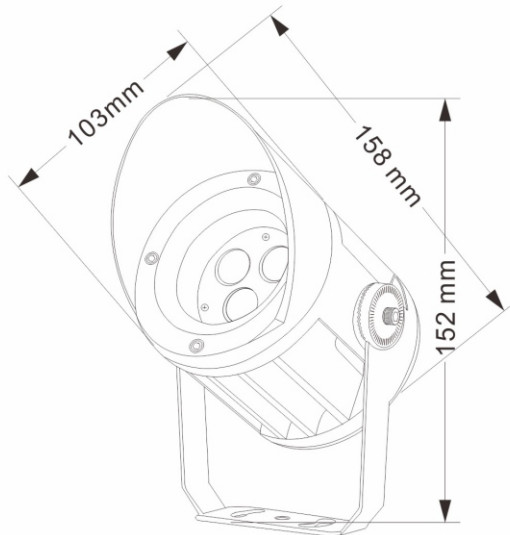

NIAN LED
heal the world

IAN Project Light Series

MODEL:
G-103-M

SIZE:
Φ 103*89*H152mm

WATTAGE:
10W

MODEL:
G-103H-M

SIZE:
Φ 103*158*H152mm

WATTAGE:
10W

MODEL:
G-123-M

SIZE:
Φ 123*90*H160mm

WATTAGE:
18W

MODEL:
G-123H-M

SIZE:
Φ 123*160*H160mm

WATTAGE:
18W

MODEL:
G-153-M

SIZE:
Φ 153*90*H181mm

WATTAGE:
36W

MODEL:
G-153H-M

SIZE:
Φ 153*159*H181mm

WATTAGE:
36W

MODEL:
G-165-M

SIZE:
Φ 165*90*H215mm

WATTAGE:
48W

MODEL:
G-165H-M

MODEL:
G-235-M

SIZE:
Φ 235*91*H282mm

WATTAGE:
100W

MODEL:
G-235H-M

SIZE:
Φ 235*160*H282mm

WATTAGE:
100W

MODEL:
G-103-F

SIZE:
Φ 103*89*H142mm