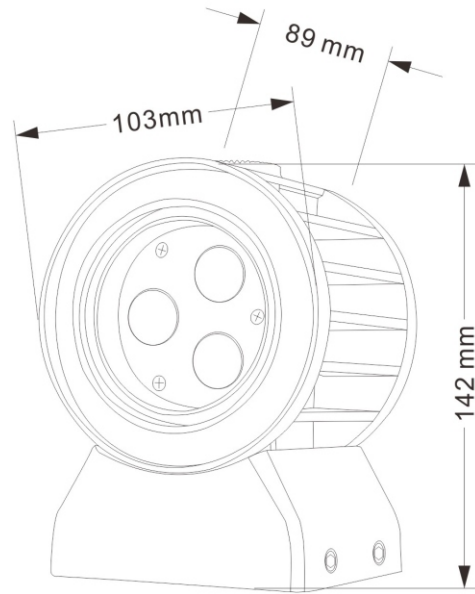

SIZE:
Φ 165*160*H215mm

WATTAGE:
48W

MODEL:
G-195-M

SIZE:
Φ 195*91*H277mm

WATTAGE:
72W

MODEL:
G-195H-M

SIZE:
Φ 195*160*H277mm

WATTAGE:
72W

MODEL:
G-235-M

SIZE:
Φ 235*91*H282mm

WATTAGE:
100W

MODEL:
G-235H-M

SIZE:
Φ 235*160*H282mm

WATTAGE:
100W

MODEL:
G-103-F

SIZE:
Φ 103*89*H142mm

WATTAGE:
10W

MODEL:
G-103H-F

SIZE:
Φ 103*158*H142mm

WATTAGE:
10W

MODEL:
G-123-F

SIZE:
Φ 123*90*H162mm

WATTAGE:
18W

MODEL:
G-123H-F

SIZE:
Φ235*160*H271mm

WATTAGE:
100W

MODEL:
G-177

SIZE:
Φ 177*Φ 186*H219mm

WATTAGE:
36W

MODEL:
G-186

SIZE:
Φ 186*Φ 177*H219mm

WATTAGE:
36W