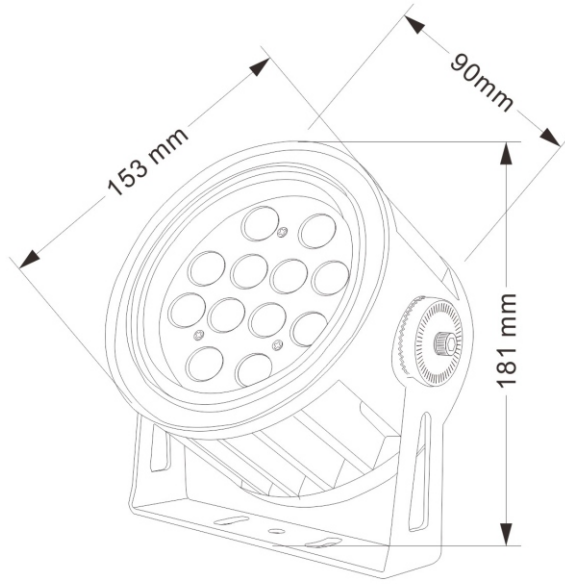

MODEL:
G-123-M

SIZE:
Φ 123*90*H160mm

WATTAGE:
18W

MODEL:
G-123H-M

SIZE:
Φ 123*160*H160mm

WATTAGE:
18W

MODEL:
G-153-M

SIZE:
Φ 153*90*H181mm

WATTAGE:
36W

MODEL:
G-153H-M

SIZE:
Φ 153*159*H181mm

WATTAGE:
36W

MODEL:
G-165-M

SIZE:
Φ 165*90*H215mm

WATTAGE:
48W

MODEL:
G-165H-M

MODEL:
G-235-M

SIZE:
Φ 235*91*H282mm

WATTAGE:
100W

MODEL:
G-235H-M

SIZE:
Φ 235*160*H282mm

WATTAGE:
100W

MODEL:
G-103-F

SIZE:
Φ 103*89*H142mm

SIZE:
Φ235*160*H271mm

WATTAGE:
100W

MODEL:
G-177

SIZE:
Φ 177*Φ 186*H219mm

WATTAGE:
36W

MODEL:
G-186

SIZE:
Φ 186*Φ 177*H219mm

WATTAGE:
36W