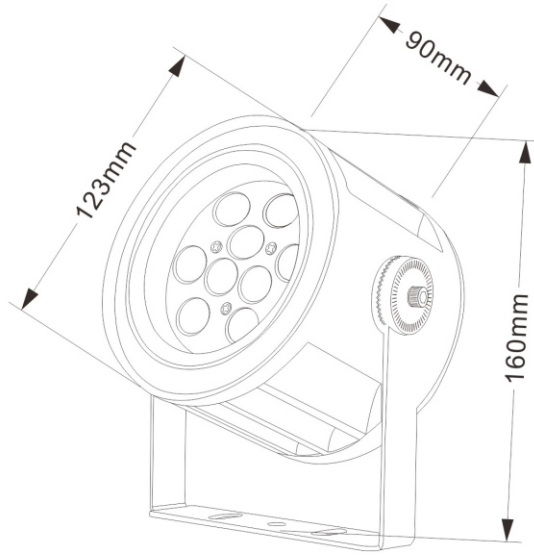

NIAN LED
heal the world

IAN Project Light Series

MODEL:
G-103-M

SIZE:
Φ 103*89*H152mm

WATTAGE:
10W

MODEL:
G-103H-M

SIZE:
Φ 103*158*H152mm

WATTAGE:
10W

MODEL:
G-123-M

SIZE:
Φ 123*90*H160mm

WATTAGE:
18W

MODEL:
G-123H-M

SIZE:
Φ 123*160*H160mm

WATTAGE:
18W

MODEL:
G-153-M

SIZE:
Φ 153*90*H181mm

MODEL:
G-235-M

SIZE:
Φ 235*91*H282mm

WATTAGE:
100W

MODEL:
G-235H-M

SIZE:
Φ 235*160*H282mm

WATTAGE:
100W

MODEL:
G-103-F

SIZE:
Φ 103*89*H142mm

SIZE:
Φ235*160*H271mm

WATTAGE:
100W

MODEL:
G-177

SIZE:
Φ 177*Φ 186*H219mm

WATTAGE:
36W

MODEL:
G-186

SIZE:
Φ 186*Φ 177*H219mm

WATTAGE:
36W