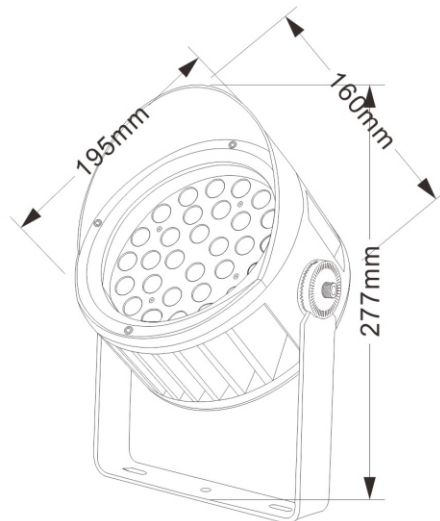

WATTAGE:
36W

MODEL:
G-153H-M

SIZE:
Φ 153*159*H181mm

WATTAGE:
36W

MODEL:
G-165-M

SIZE:
Φ 165*90*H215mm

WATTAGE:
48W

MODEL:
G-165H-M

SIZE:
Φ 165*160*H215mm

WATTAGE:
48W

MODEL:
G-195-M

SIZE:
Φ 195*91*H277mm

WATTAGE:
72W

MODEL:
G-195H-M

SIZE:
Φ 195*160*H277mm

WATTAGE:
72W

MODEL:
G-235-M

SIZE:
Φ 235*91*H282mm

WATTAGE:
100W

MODEL:
G-235H-M

SIZE:
Φ 235*160*H282mm

WATTAGE:
100W

MODEL:
G-103-F

SIZE:
Φ 103*89*H142mm

WATTAGE:
10W

MODEL:
G-103H-F

SIZE:
Φ 103*158*H142mm

WATTAGE:
10W

MODEL:
G-123-F

SIZE:
Φ 123*90*H162mm

WATTAGE:
18W

MODEL:
G-123H-F