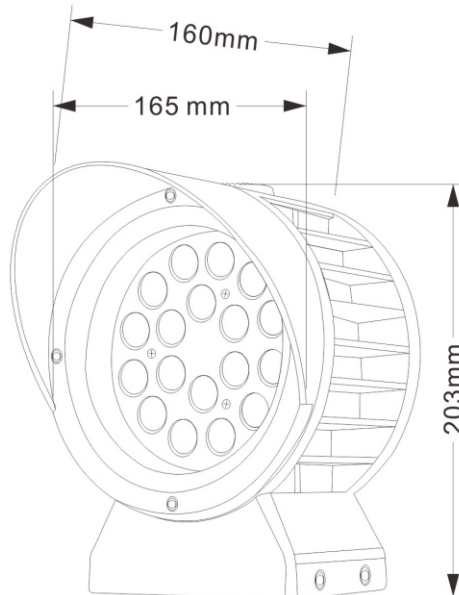

MODEL:
G-235-M

SIZE:
Φ 235*91*H282mm

WATTAGE:
100W

MODEL:
G-235H-M

SIZE:
Φ 235*160*H282mm

WATTAGE:
100W

MODEL:
G-103-F

SIZE:
Φ 103*89*H142mm

WATTAGE:
10W

MODEL:
G-103H-F

SIZE:
Φ 103*158*H142mm

WATTAGE:
10W

MODEL:
G-123-F

SIZE:
Φ 123*90*H162mm

WATTAGE:
18W

MODEL:
G-123H-F

SIZE:
Φ 123*160*H162mm

WATTAGE:
18W

MODEL:
G-153-F

SIZE:
Φ 153*90*H191mm

WATTAGE:
36W

MODEL:
G-153H-F

SIZE:
Φ 153*159*H191mm

WATTAGE:
36W

MODEL:
G-165-F

SIZE:
Φ 165*90*H203mm

WATTAGE:
48W

MODEL:
G-165H-F

SIZE:
Φ 165*160*H203mm

WATTAGE:
48W

MODEL:
G-195-F

SIZE:
Φ 195*91*H231mm