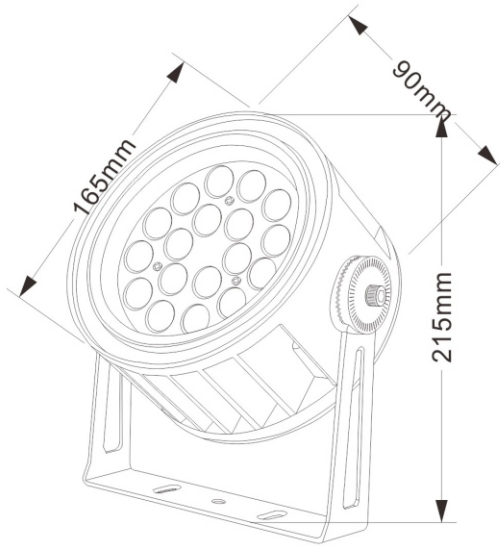

MODEL:
G-123-M

SIZE:
Φ 123*90*H160mm

WATTAGE:
18W

MODEL:
G-123H-M

SIZE:
Φ 123*160*H160mm

WATTAGE:
18W

MODEL:
G-153-M

SIZE:
Φ 153*90*H181mm

WATTAGE:
36W

MODEL:
G-153H-M

SIZE:
Φ 153*159*H181mm

WATTAGE:
36W

MODEL:
G-165-M

SIZE:
Φ 165*90*H215mm

WATTAGE:
48W

MODEL:
G-165H-M

SIZE:
Φ 165*160*H215mm

WATTAGE:
48W

MODEL:
G-195-M

SIZE:
Φ 195*91*H277mm

WATTAGE:
72W

MODEL:
G-195H-M

SIZE:
Φ 195*160*H277mm

WATTAGE:
72W

MODEL:
G-235-M

SIZE:
Φ 235*91*H282mm

WATTAGE:
100W

MODEL:
G-235H-M

SIZE:
Φ 235*160*H282mm

WATTAGE:
100W

MODEL:
G-103-F

SIZE:
Φ 103*89*H142mm