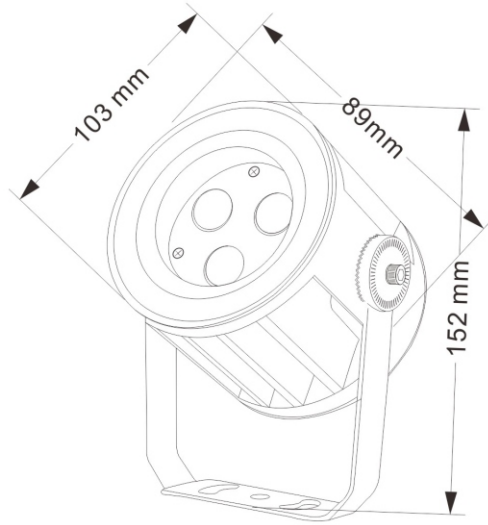

NIAN LED
heal the world

IAN Project Light Series

MODEL:
G-103-M

SIZE:
Φ 103*89*H152mm

WATTAGE:
10W

MODEL:
G-103H-M

SIZE:
Φ 103*158*H152mm

WATTAGE:
10W

MODEL:
G-123-M

SIZE:
Φ 123*90*H160mm

WATTAGE:
18W

MODEL:
G-123H-M

SIZE:
Φ 123*160*H160mm

WATTAGE:
18W

MODEL:
G-153-M

SIZE:
Φ 153*90*H181mm

WATTAGE:
36W

MODEL:
G-153H-M

SIZE:
Φ 153*159*H181mm

WATTAGE:
36W

MODEL:
G-165-M

SIZE:
Φ 165*90*H215mm

WATTAGE:
48W

MODEL:
G-165H-M

MODEL:
G-235-M

SIZE:
Φ 235*91*H282mm

WATTAGE:
100W

MODEL:
G-235H-M

SIZE:
Φ 235*160*H282mm

WATTAGE:
100W

MODEL:
G-103-F

SIZE:
Φ 103*89*H142mm