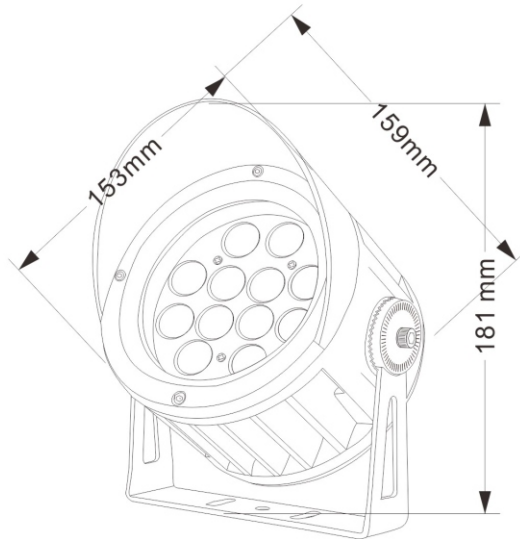

MODEL:
G-123-M

SIZE:
Φ 123*90*H160mm

WATTAGE:
18W

MODEL:
G-123H-M

SIZE:
Φ 123*160*H160mm

WATTAGE:
18W

MODEL:
G-153-M

SIZE:
Φ 153*90*H181mm

WATTAGE:
36W

MODEL:
G-153H-M

SIZE:
Φ 153*159*H181mm

WATTAGE:
36W

MODEL:
G-165-M

SIZE:
Φ 165*90*H215mm

WATTAGE:
48W

MODEL:
G-165H-M

MODEL:
G-235-M

SIZE:
Φ 235*91*H282mm

WATTAGE:
100W

MODEL:
G-235H-M

SIZE:
Φ 235*160*H282mm

WATTAGE:
100W

MODEL:
G-103-F

SIZE:
Φ 103*89*H142mm

SIZE:
Φ235*160*H271mm

WATTAGE:
100W

MODEL:
G-177

SIZE:
Φ 177*Φ 186*H219mm

WATTAGE:
36W

MODEL:
G-186

SIZE:
Φ 186*Φ 177*H219mm

WATTAGE:
36W