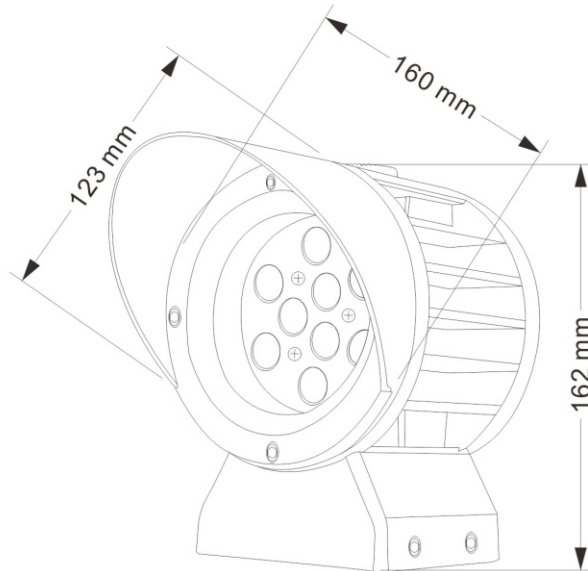

MODEL:
G-235-M

SIZE:
Φ 235*91*H282mm

WATTAGE:
100W

MODEL:
G-235H-M

SIZE:
Φ 235*160*H282mm

WATTAGE:
100W

MODEL:
G-103-F

SIZE:
Φ 103*89*H142mm

WATTAGE:
10W

MODEL:
G-103H-F

SIZE:
Φ 103*158*H142mm

WATTAGE:
10W

MODEL:
G-123-F

SIZE:
Φ 123*90*H162mm

WATTAGE:
18W

MODEL:
G-123H-F

SIZE:
Φ 123*160*H162mm

WATTAGE:
18W

MODEL:
G-153-F

SIZE:
Φ 153*90*H191mm

WATTAGE:
36W

MODEL:
G-153H-F

SIZE:
Φ 153*159*H191mm

WATTAGE:
36W

MODEL:
G-165-F

SIZE:
Φ 165*90*H203mm

WATTAGE:
48W

MODEL:
G-165H-F

SIZE:
Φ 165*160*H203mm

WATTAGE:
48W

MODEL:
G-195-F

SIZE:
Φ 195*91*H231mm