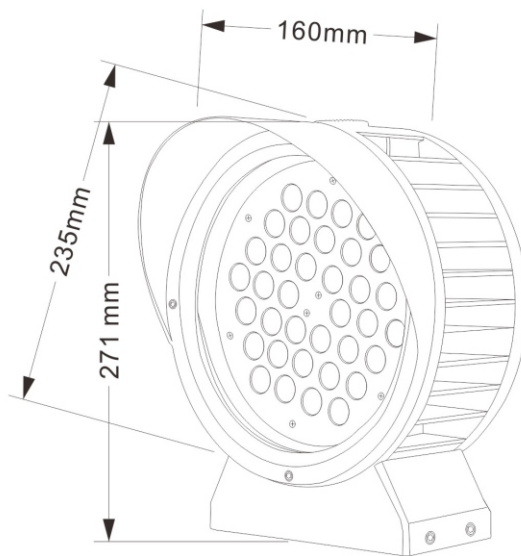

MODEL:
G-235-M

SIZE:
Φ 235*91*H282mm

WATTAGE:
100W

MODEL:
G-235H-M

SIZE:
Φ 235*160*H282mm

WATTAGE:
100W

MODEL:
G-103-F

SIZE:
Φ 103*89*H142mm

MODEL:
G-165-F

SIZE:
Φ 165*90*H203mm

WATTAGE:
48W

MODEL:
G-165H-F

SIZE:
Φ 165*160*H203mm

WATTAGE:
48W

MODEL:
G-195-F

SIZE:
Φ 195*91*H231mm

WATTAGE:
72W

MODEL:
G-195H-F

SIZE:
Φ 195*160*H231mm

WATTAGE:
72W

MODEL:
G-235-F

SIZE:
Φ235*91*H271mm

WATTAGE:
100W

MODEL:
G-235H-F

SIZE:
Φ235*160*H271mm

WATTAGE:
100W

MODEL:
G-177

SIZE:
Φ 177*Φ 186*H219mm

WATTAGE:
36W

MODEL:
G-186

SIZE:
Φ 186*Φ 177*H219mm

WATTAGE:
36W