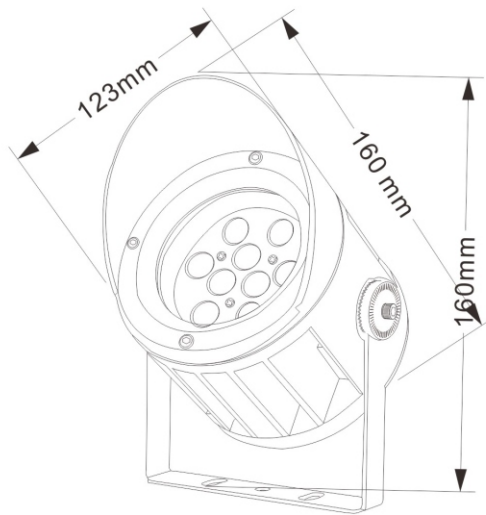

NIAN LED
heal the world

IAN Project Light Series

MODEL:
G-103-M

SIZE:
Φ 103*89*H152mm

WATTAGE:
10W

MODEL:
G-103H-M

SIZE:
Φ 103*158*H152mm

WATTAGE:
10W

MODEL:
G-123-M

SIZE:
Φ 123*90*H160mm

WATTAGE:
18W

MODEL:
G-123H-M

SIZE:
Φ 123*160*H160mm

WATTAGE:
18W

MODEL:
G-153-M

SIZE:
Φ 153*90*H181mm

WATTAGE:
36W

MODEL:
G-153H-M

SIZE:
Φ 153*159*H181mm

WATTAGE:
36W

MODEL:
G-165-M

SIZE:
Φ 165*90*H215mm

WATTAGE:
48W

MODEL:
G-165H-M

MODEL:
G-235-M

SIZE:
Φ 235*91*H282mm

WATTAGE:
100W

MODEL:
G-235H-M

SIZE:
Φ 235*160*H282mm

WATTAGE:
100W

MODEL:
G-103-F

SIZE:
Φ 103*89*H142mm