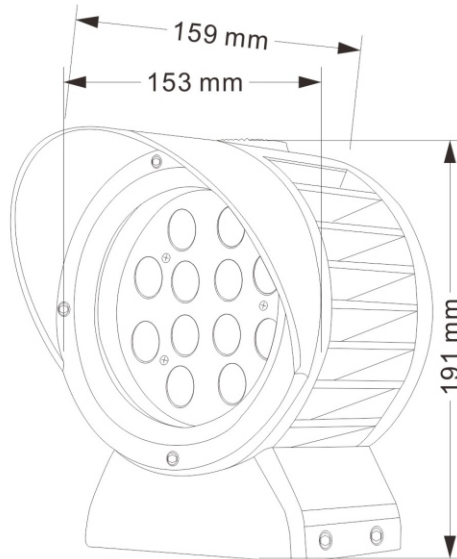

MODEL:
G-235-M

SIZE:
Φ 235*91*H282mm

WATTAGE:
100W

MODEL:
G-235H-M

SIZE:
Φ 235*160*H282mm

WATTAGE:
100W

MODEL:
G-103-F

SIZE:
Φ 103*89*H142mm

WATTAGE:
10W

MODEL:
G-103H-F

SIZE:
Φ 103*158*H142mm

WATTAGE:
10W

MODEL:
G-123-F

SIZE:
Φ 123*90*H162mm

WATTAGE:
18W

MODEL:
G-123H-F

SIZE:
Φ 123*160*H162mm

WATTAGE:
18W

MODEL:
G-153-F

SIZE:
Φ 153*90*H191mm

WATTAGE:
36W

MODEL:
G-153H-F

SIZE:
Φ 153*159*H191mm

WATTAGE:
36W

MODEL:
G-165-F

SIZE:
Φ 165*90*H203mm

WATTAGE:
48W

MODEL:
G-165H-F

SIZE:
Φ 165*160*H203mm

WATTAGE:
48W

MODEL:
G-195-F

SIZE:
Φ 195*91*H231mm