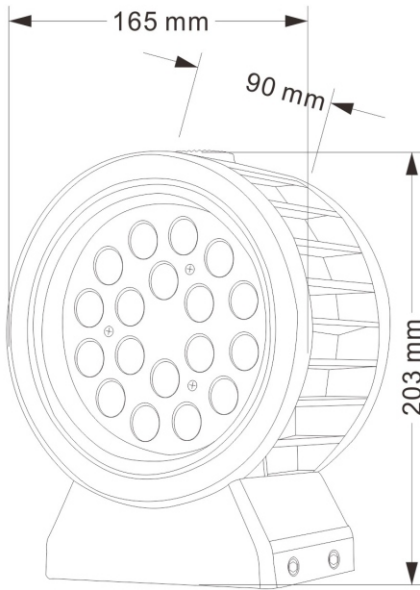

MODEL:
G-235-M

SIZE:
Φ 235*91*H282mm

WATTAGE:
100W

MODEL:
G-235H-M

SIZE:
Φ 235*160*H282mm

WATTAGE:
100W

MODEL:
G-103-F

SIZE:
Φ 103*89*H142mm

WATTAGE:
10W

MODEL:
G-103H-F

SIZE:
Φ 103*158*H142mm

WATTAGE:
10W

MODEL:
G-123-F

SIZE:
Φ 123*90*H162mm

WATTAGE:
18W

MODEL:
G-123H-F

SIZE:
Φ 123*160*H162mm

WATTAGE:
18W

MODEL:
G-153-F

SIZE:
Φ 153*90*H191mm

WATTAGE:
36W

MODEL:
G-153H-F

SIZE:
Φ 153*159*H191mm

WATTAGE:
36W

MODEL:
G-165-F

SIZE:
Φ 165*90*H203mm

WATTAGE:
48W

MODEL:
G-165H-F

SIZE:
Φ 165*160*H203mm

WATTAGE:
48W

MODEL:
G-195-F

SIZE:
Φ 195*91*H231mm