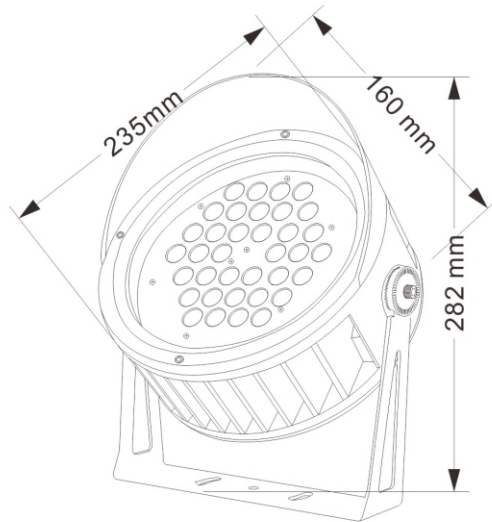

WATTAGE:
36W

MODEL:
G-153H-M

SIZE:
Φ 153*159*H181mm

WATTAGE:
36W

MODEL:
G-165-M

SIZE:
Φ 165*90*H215mm

WATTAGE:
48W

MODEL:
G-165H-M

SIZE:
Φ 165*160*H215mm

WATTAGE:
48W

MODEL:
G-195-M

SIZE:
Φ 195*91*H277mm

WATTAGE:
72W

MODEL:
G-195H-M

SIZE:
Φ 195*160*H277mm

WATTAGE:
72W

MODEL:
G-235-M

SIZE:
Φ 235*91*H282mm

WATTAGE:
100W

MODEL:
G-235H-M

SIZE:
Φ 235*160*H282mm

WATTAGE:
100W

MODEL:
G-103-F

SIZE:
Φ 103*89*H142mm

WATTAGE:
10W

MODEL:
G-103H-F

SIZE:
Φ 103*158*H142mm

WATTAGE:
10W

MODEL:
G-123-F

SIZE:
Φ 123*90*H162mm

WATTAGE:
18W

MODEL:
G-123H-F