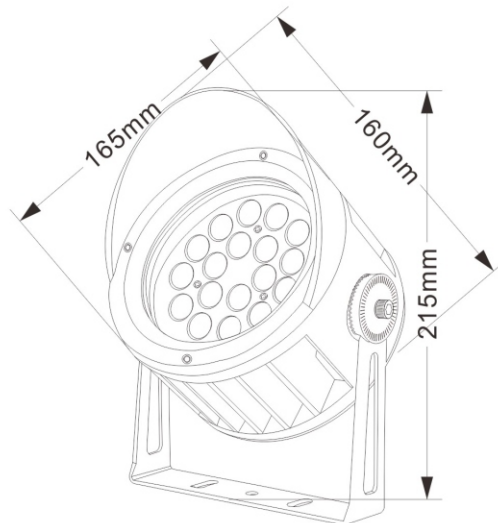

MODEL:
G-123-M

SIZE:
Φ 123*90*H160mm

WATTAGE:
18W

MODEL:
G-123H-M

SIZE:
Φ 123*160*H160mm

WATTAGE:
18W

MODEL:
G-153-M

SIZE:
Φ 153*90*H181mm

WATTAGE:
36W

MODEL:
G-153H-M

SIZE:
Φ 153*159*H181mm

WATTAGE:
36W

MODEL:
G-165-M

SIZE:
Φ 165*90*H215mm

WATTAGE:
48W

MODEL:
G-165H-M

SIZE:
Φ 165*160*H215mm

WATTAGE:
48W

MODEL:
G-195-M

SIZE:
Φ 195*91*H277mm

WATTAGE:
72W

MODEL:
G-195H-M

SIZE:
Φ 195*160*H277mm

WATTAGE:
72W

MODEL:
G-235-M

SIZE:
Φ 235*91*H282mm

WATTAGE:
100W

MODEL:
G-235H-M

SIZE:
Φ 235*160*H282mm

WATTAGE:
100W

MODEL:
G-103-F

SIZE:
Φ 103*89*H142mm