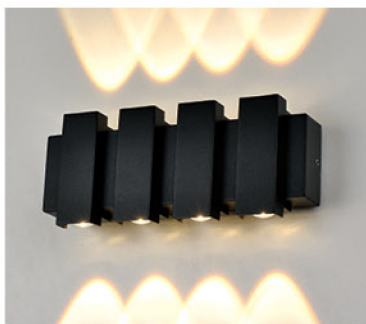

**GB815A-5**  
Lamp:LED 10×1W  
Size:280×90×42

**GB815B-6**  
Lamp:LED 12×1W  
Size:330×90×42

**GB815B-1**  
Lamp:LED 2×1W  
Size:86×90×42

**GB815B-2**  
Lamp:LED 4×1W  
Size:120×90×42

**GB815B-3**  
Lamp:LED 6×1W  
Size:170×90×42