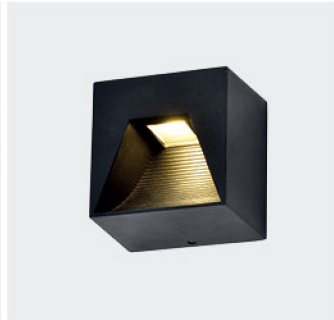

GB481A-1
Lamp:LED 1×3W
Size:85×85×65