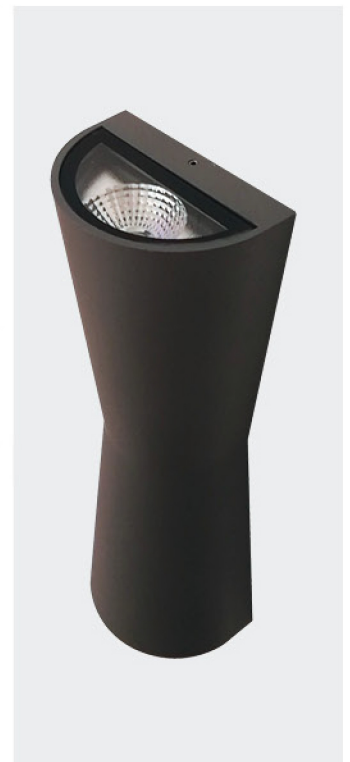

GB852
Lamp:LED 2×5W
Size:265×90×60