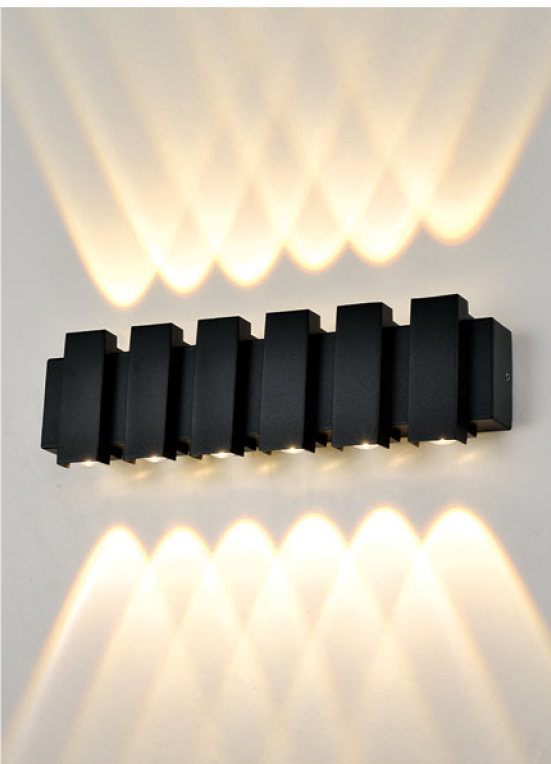

GB815B-6
Lamp:LED 12×1W
Size:330×90×42