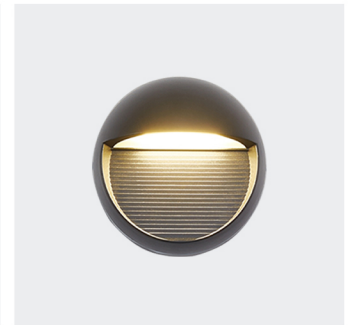

GB484
Lamp:LED 3×1W
Size: φ 160×95