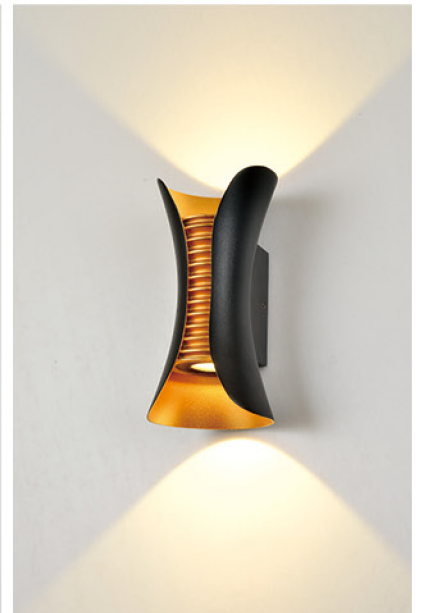

# IAN WALL LIGHT

**GB2021**  
Lamp:LED 10W  
Size:150×150×42

**GB2020**  
Lamp:LED 10W  
Size:175×134×43

**GB857D**  
Lamp:LED 2×3W/2×5W/2×7W  
Size:200/300/400

**GB857L**  
Lamp:LED 2×10W  
Size:90×103×240