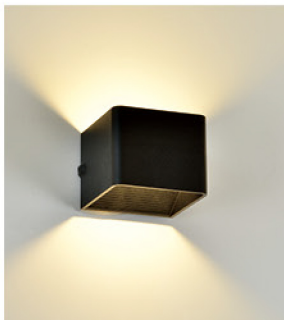

GB818/S
Lamp:LED 7W
Size:100×100×80