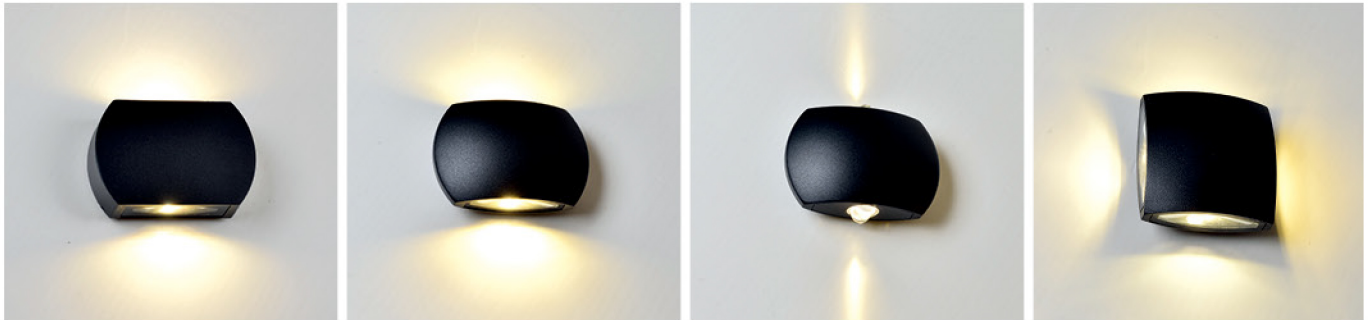

IAN WALL LIGHT

GB5008A
Lamp:LED 2×3W
Size:145×98×47

GB5008B
Lamp:LED 2×3W
Size:145×98×55

GB5008B2
Lamp:LED 2×3W
Size:145×98×55

GB5008B-4
Lamp:LED 4×3W
Size:109×109×62