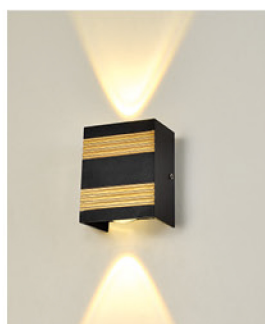

# IAN WALL LIGHT

**GB813B-1**  
Lamp:LED 2×3W  
Size:80×60×50

**GB813B-2**  
Lamp:LED 4×3W  
Size:118×47×80

**GB813B-3**  
Lamp:LED 6×3W  
Size:170×47×80

**GB813B-4**  
Lamp:LED 8×3W  
Size:220×47×80

**GB813D-1**  
Lamp:LED 2×1W  
Size:80×60×50