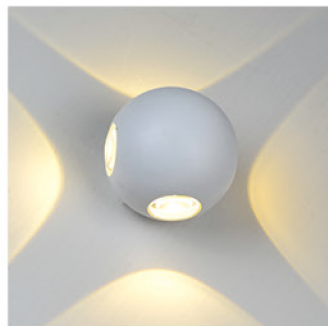

# IAN WALL LIGHT

**GB8008-8**  
Lamp:LED 8×3W  
Size: φ 130×52

**GB8008-3**  
Lamp:LED 3×3W  
Size: φ 130×52

**GB8008-4**  
Lamp:LED 4×3W  
Size: φ 130×52

**GB8008-5**  
Lamp:LED 5×3W  
Size: φ 130×52

**GB8008-6**  
Lamp:LED 6×3W  
Size: φ 130×52

**GB828-1**  
Lamp:LED 1×3W  
Size: φ 95

**GB828-2**  
Lamp:LED 2×3W  
Size: φ 95

**GB828-4**  
Lamp:LED 4×3W  
Size: φ 95/ φ 130

**GB828A**  
Lamp:LED 4×3W  
Size: φ 95

**GB828C-1**  
Lamp:LED 1×3W  
Size: φ 90