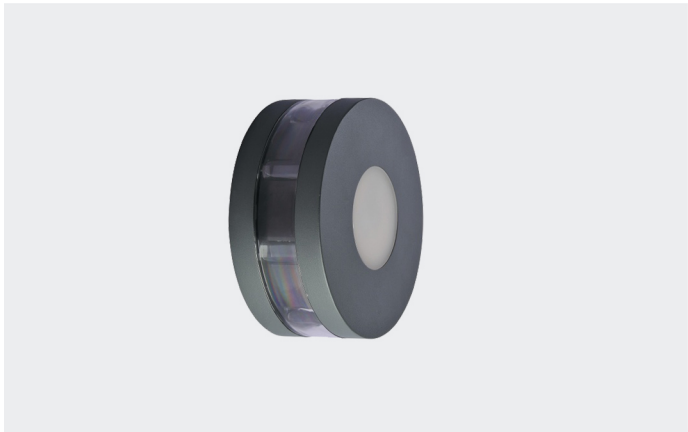

# IAN WALL LIGHT

**GB12005**  
Lamp:2×3W  
Size:85×60×40

**GB12001**  
Lamp:1×3W  
Size:85×60×35

**GB2001**  
Lamp:6×1W  
Size:200×100×50

# IAN WALL LIGHT

**GB1704A**  
Lamp: 1×7W  
Size: 120×170

**GB1706A**  
Lamp: 1×5W  
Size: 148×160×100

# IAN WALL LIGHT

**GB1310**  
Lamp: 5×1W  
Size: φ 148×90

**GB1320**  
Lamp: 9×1W  
Size: φ 190×90