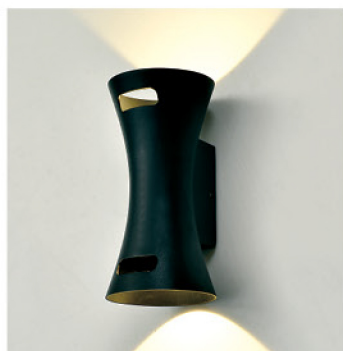

GB859
Lamp:LED 2×5W
Size:200×100×107