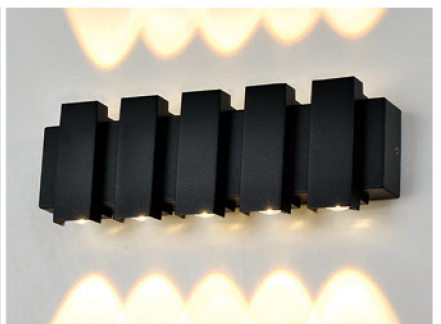

GB815B-5
Lamp:LED 10×1W
Size:280×90×42