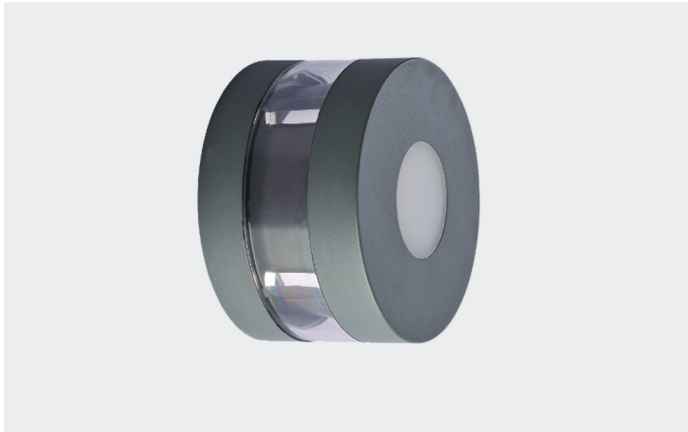

# IAN WALL LIGHT

**GB1704A**  
Lamp: 1×7W  
Size: 120×170

**GB1706A**  
Lamp: 1×5W  
Size: 148×160×100

# IAN WALL LIGHT

**GB1310**  
Lamp: 5×1W  
Size: φ 148×90

**GB1320**  
Lamp: 9×1W  
Size: φ 190×90