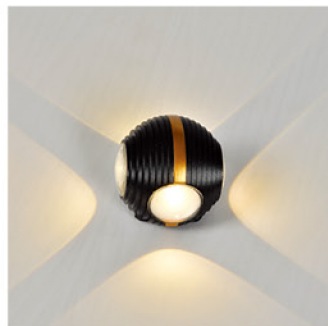

GB828C-4
Lamp:LED 4×3W
Size: φ 90