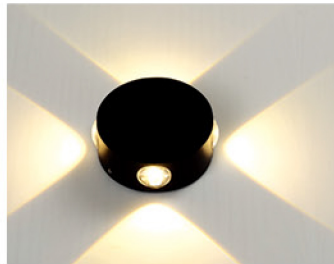

# IAN WALL LIGHT

**GB222**  
Lamp:LED 10W  
Size:260×105×105

**GB481D**  
Lamp:LED 2×3W  
Size:140×80×65

**GB2002A**  
Lamp:LED 10W  
Size:100×100×105

**GB6007Y-2**  
Lamp:LED 2×3W  
Size:φ 100×40

**GB6007Y-4**  
Lamp:LED 4×3W  
Size:φ 100×40