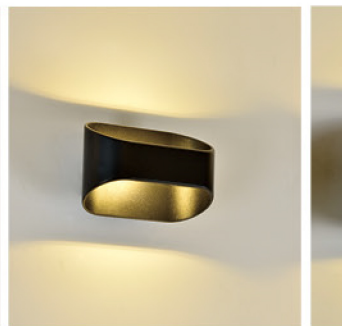

**GB808Y-2**  
Lamp:LED 2×7W  
Size:200×100×77

**GB809Y-2**  
Lamp:LED 2×7W  
Size:200×100×100

**GB809F-2**  
Lamp:LED 2×7W  
Size:200×100×100

**GB811**  
Lamp:LED 2×7W  
Size:200×100×100

**GB810**  
Lamp:LED 2×7W  
Size:200×100×100