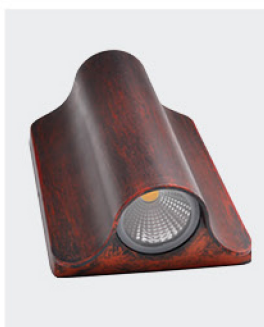

GB695-2
Lamp:LED 2×3W
Size:160×95×55