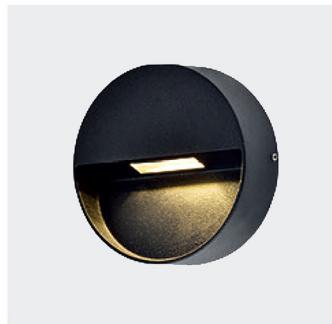

**GB480**  
Lamp:LED 3×1W  
Size:80×80×50

**GB485**  
Lamp:LED 4×1W  
Size:160×160×100

**GB484**  
Lamp:LED 3×1W  
Size: φ 160×95

**GB709Y**  
12W L:200×33  
6W S:117×33

**GB711**  
Lamp:SMD 3W  
Size:110×35