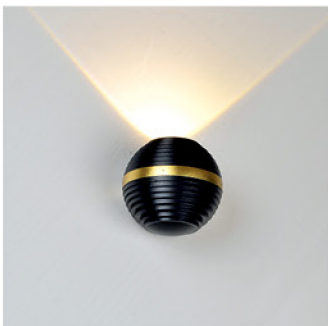

**GB828-1**  
Lamp:LED 1×3W  
Size: φ 95

**GB828-2**  
Lamp:LED 2×3W  
Size: φ 95

**GB828-4**  
Lamp:LED 4×3W  
Size: φ 95/ φ 130

**GB828A**  
Lamp:LED 4×3W  
Size: φ 95

**GB828C-1**  
Lamp:LED 1×3W  
Size: φ 90