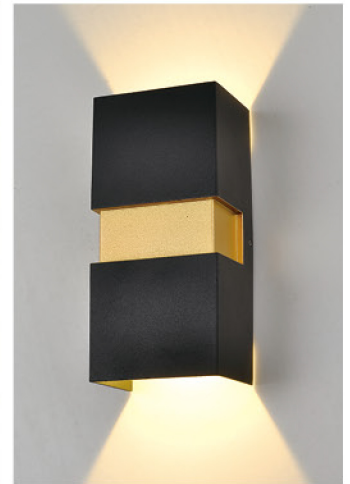

**GB8951F-1**  
Lamp:1×6W  
Size:135×105×100

(ADJUSTABLE 360°)

**GB895F-2**  
Lamp:2×6W  
Size:160×105×155

(ADJUSTABLE 360°)

**GB895F-1**  
Lamp:1×6W  
Size:90×105×100

(ADJUSTABLE 360°)

**GB895Y-2**  
Lamp:2×6W  
Size:160×105×155

(ADJUSTABLE 360°)

**GB895Y-1**  
Lamp:1×6W  
Size:90×105×100

# IAN WALL LIGHT

**GB811A-S**  
Lamp:LED 2×3W  
Size:170×65×80

**GB811A-L**  
Lamp:LED 2×7W  
Size:195×105×115

**GB894**  
Lamp:LED 2×3W/2×5W  
Size:150×70×58  
200×95×67

**GB810A-M**  
Lamp:LED 2×5W  
Size:170×65×80