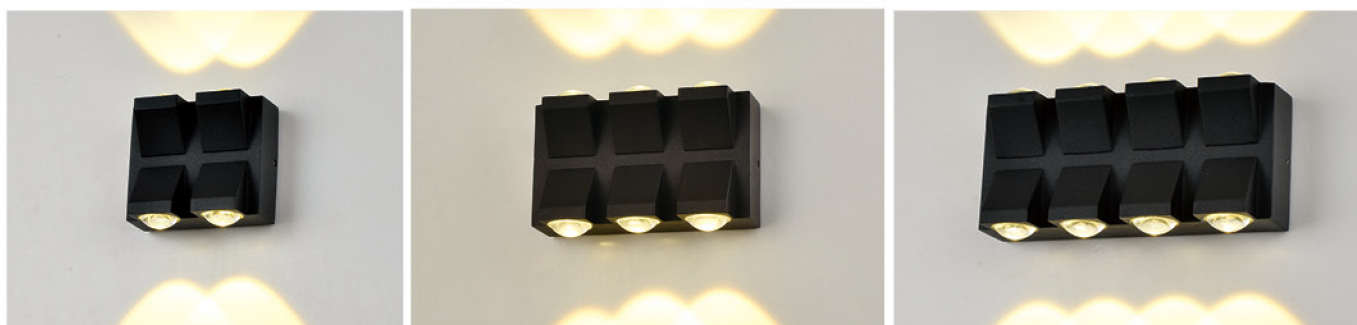

# IAN WALL LIGHT

**GB813E-1**  
Lamp:LED 1×3W+1W  
Size:80×60×50

**GB813E-2**  
Lamp:LED 2×3W+2W  
Size:118×47×80

**GB813E-3**  
Lamp:LED 3×3W+3W  
Size:170×47×80

**GB813E-4**  
Lamp:LED 4×3W+5W  
Size:220×47×80