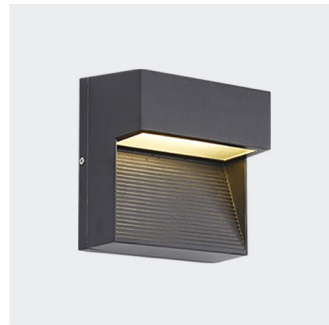

GB485
Lamp:LED 4×1W
Size:160×160×100