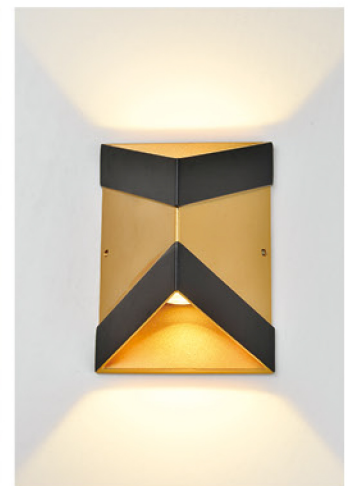

(ADJUSTABLE 360°)

**GB895Y-1**  
Lamp:1×6W  
Size:90×105×100

# IAN WALL LIGHT

**GB811A-S**  
Lamp:LED 2×3W  
Size:170×65×80

**GB811A-L**  
Lamp:LED 2×7W  
Size:195×105×115

**GB894**  
Lamp:LED 2×3W/2×5W  
Size:150×70×58  
200×95×67

**GB810A-M**  
Lamp:LED 2×5W  
Size:170×65×80

**GB810A-L**  
Lamp:LED 2×7W  
Size:195×105×115

**GB904**  
Lamp:LED 2×3W/2×5W  
Size:150×125×75  
190×140×100

**GB891**  
Lamp:LED 2×3W  
Size:210×70×70

**GB890**  
Lamp:LED 5W  
Size:180×135×75

**GB892**  
Lamp:LED 5W  
Size:225×90×93