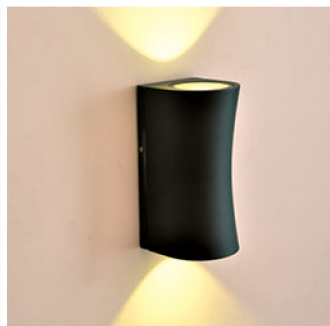

**GB808Y-2**  
Lamp:LED 2×7W  
Size:200×100×77

**GB809Y-2**  
Lamp:LED 2×7W  
Size:200×100×100

**GB809F-2**  
Lamp:LED 2×7W  
Size:200×100×100

**GB811**  
Lamp:LED 2×7W  
Size:200×100×100

**GB810**  
Lamp:LED 2×7W  
Size:200×100×100