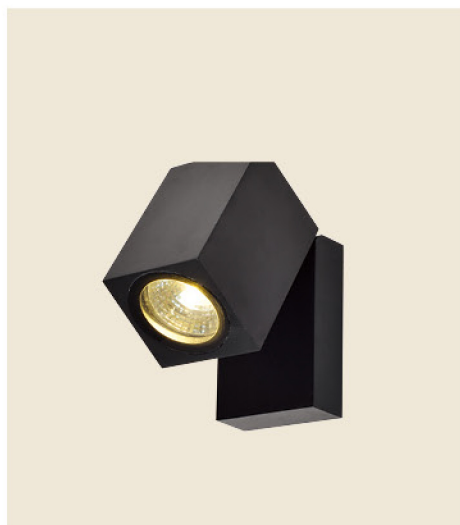

GB496
Lamp:LED 5W
Size:100×65×95