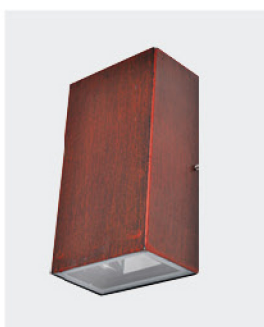

GB683B
Lamp:LED 2×3W
Size:160×95×55